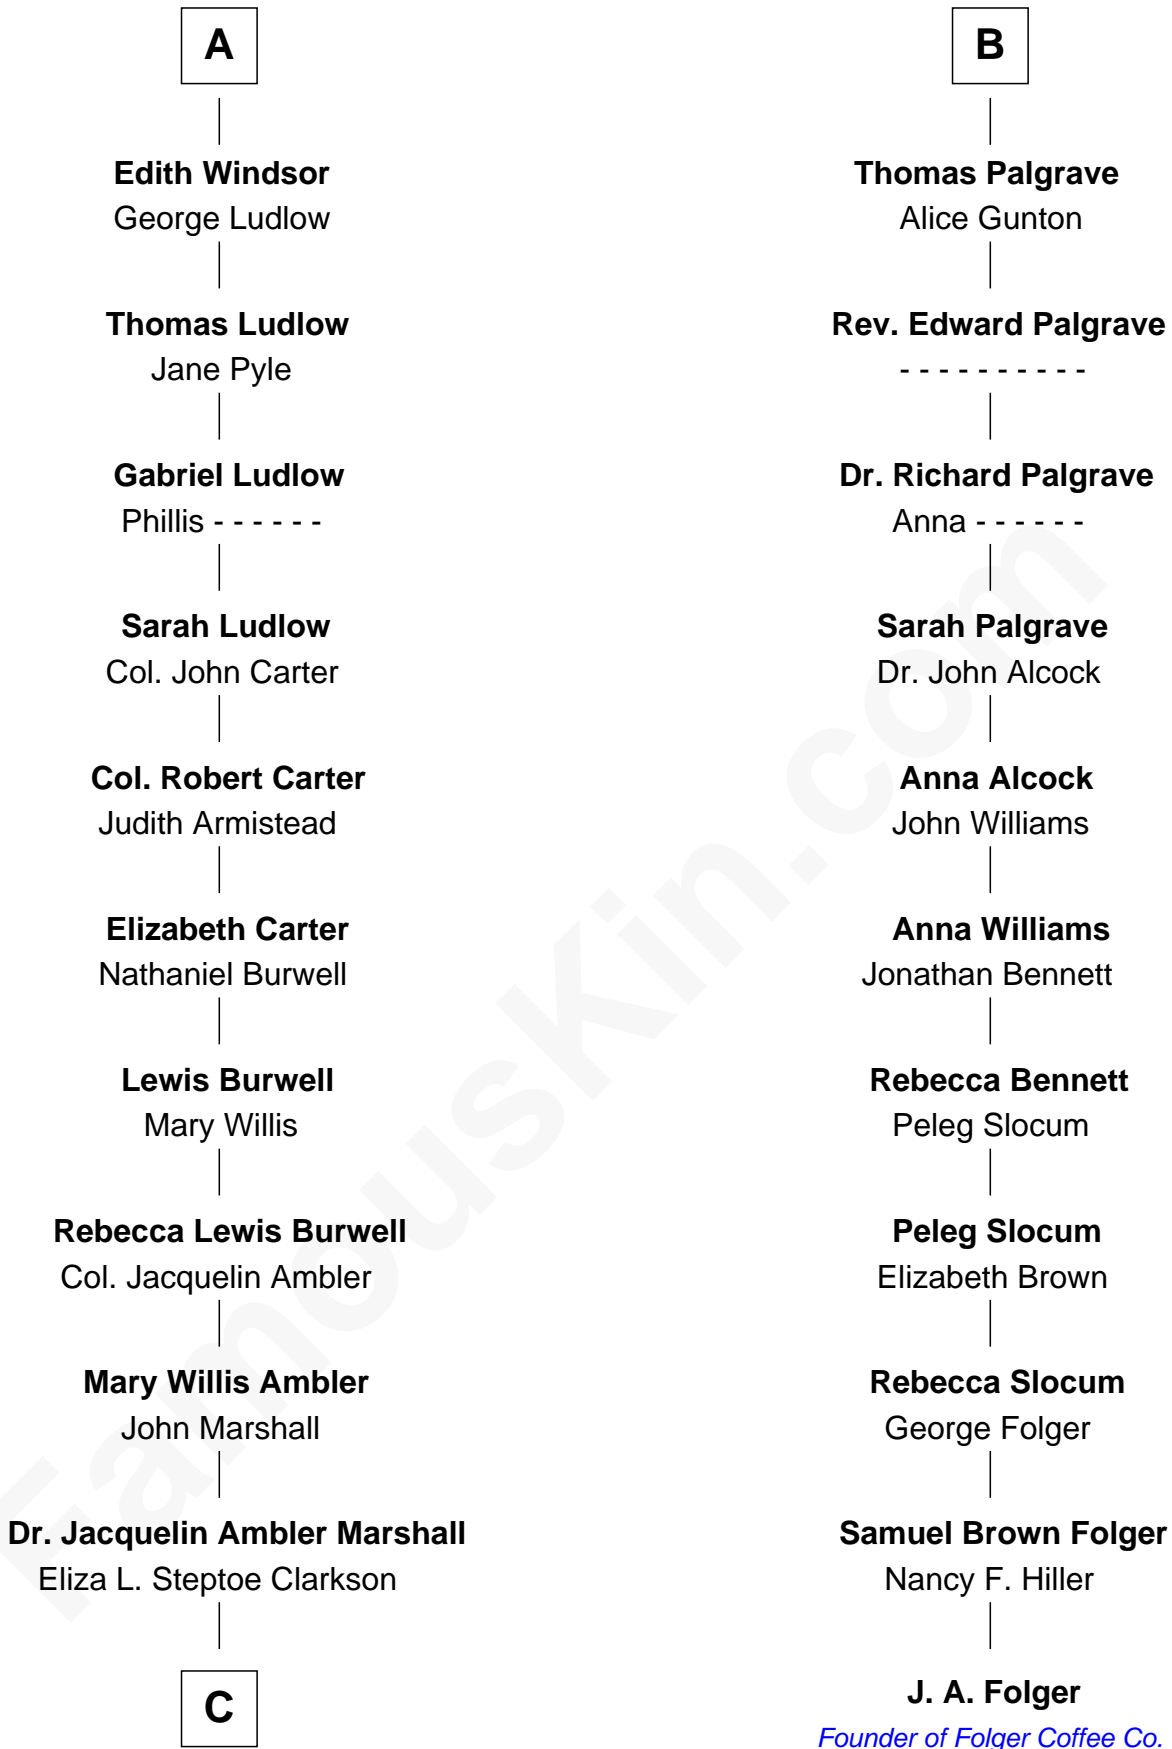

FamousKin.com
Relationship Chart of
Mary Chapin Carpenter
Singer and Songwriter

17th cousin 4 times removed of

J. A. Folger
Founder of Folger Coffee Company

C

Eliza Marshall
Harrison Robertson

Harrison Robertson
Mary L. Vawter

Harrison Marshall Robertson
Mary MacKenzie

Mary Bowie Robertson
Chapin Carpenter

Mary Chapin Carpenter
Singer and Songwriter

FamousKin.com