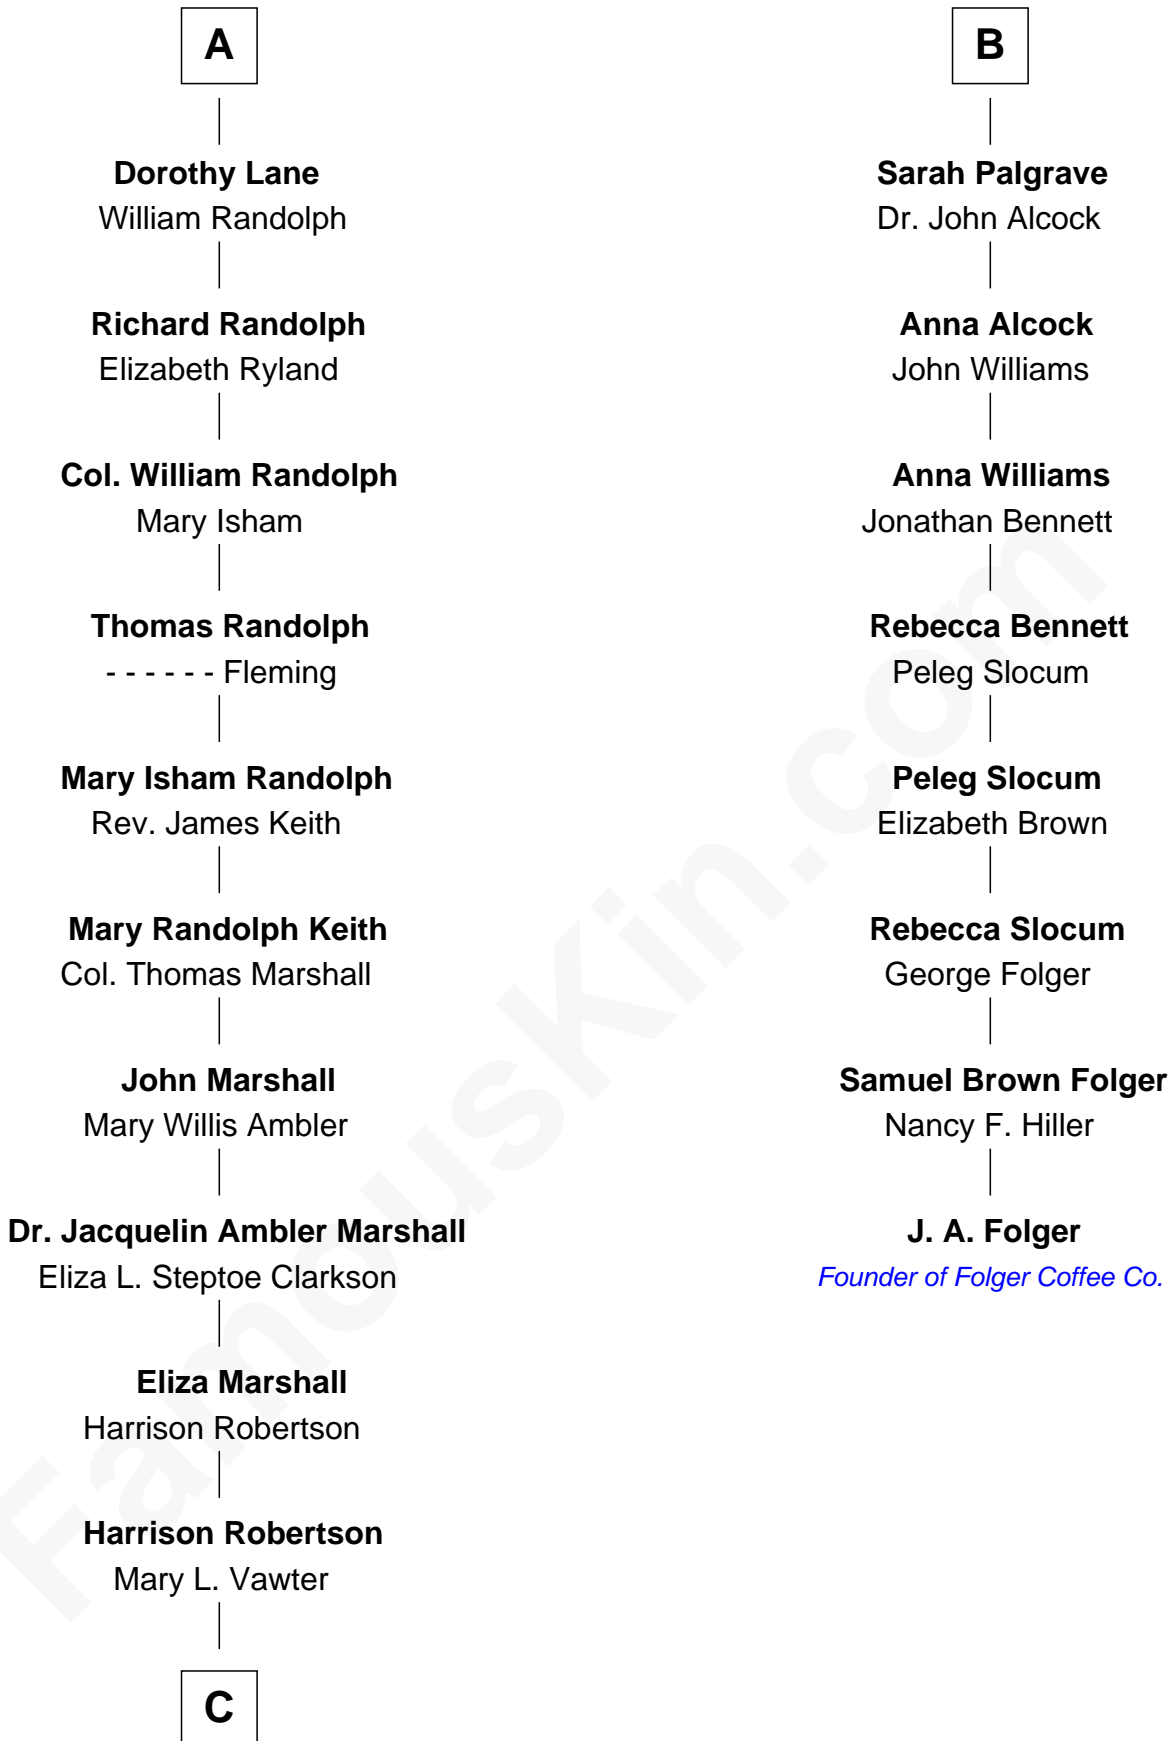

FamousKin.com
Relationship Chart of
Mary Chapin Carpenter
Singer and Songwriter

14th cousin 5 times removed of

J. A. Folger
Founder of Folger Coffee Company

C

—
Harrison Marshall Robertson

Mary MacKenzie

—
Mary Bowie Robertson

Chapin Carpenter

—
Mary Chapin Carpenter

Singer and Songwriter

FamousKin.com