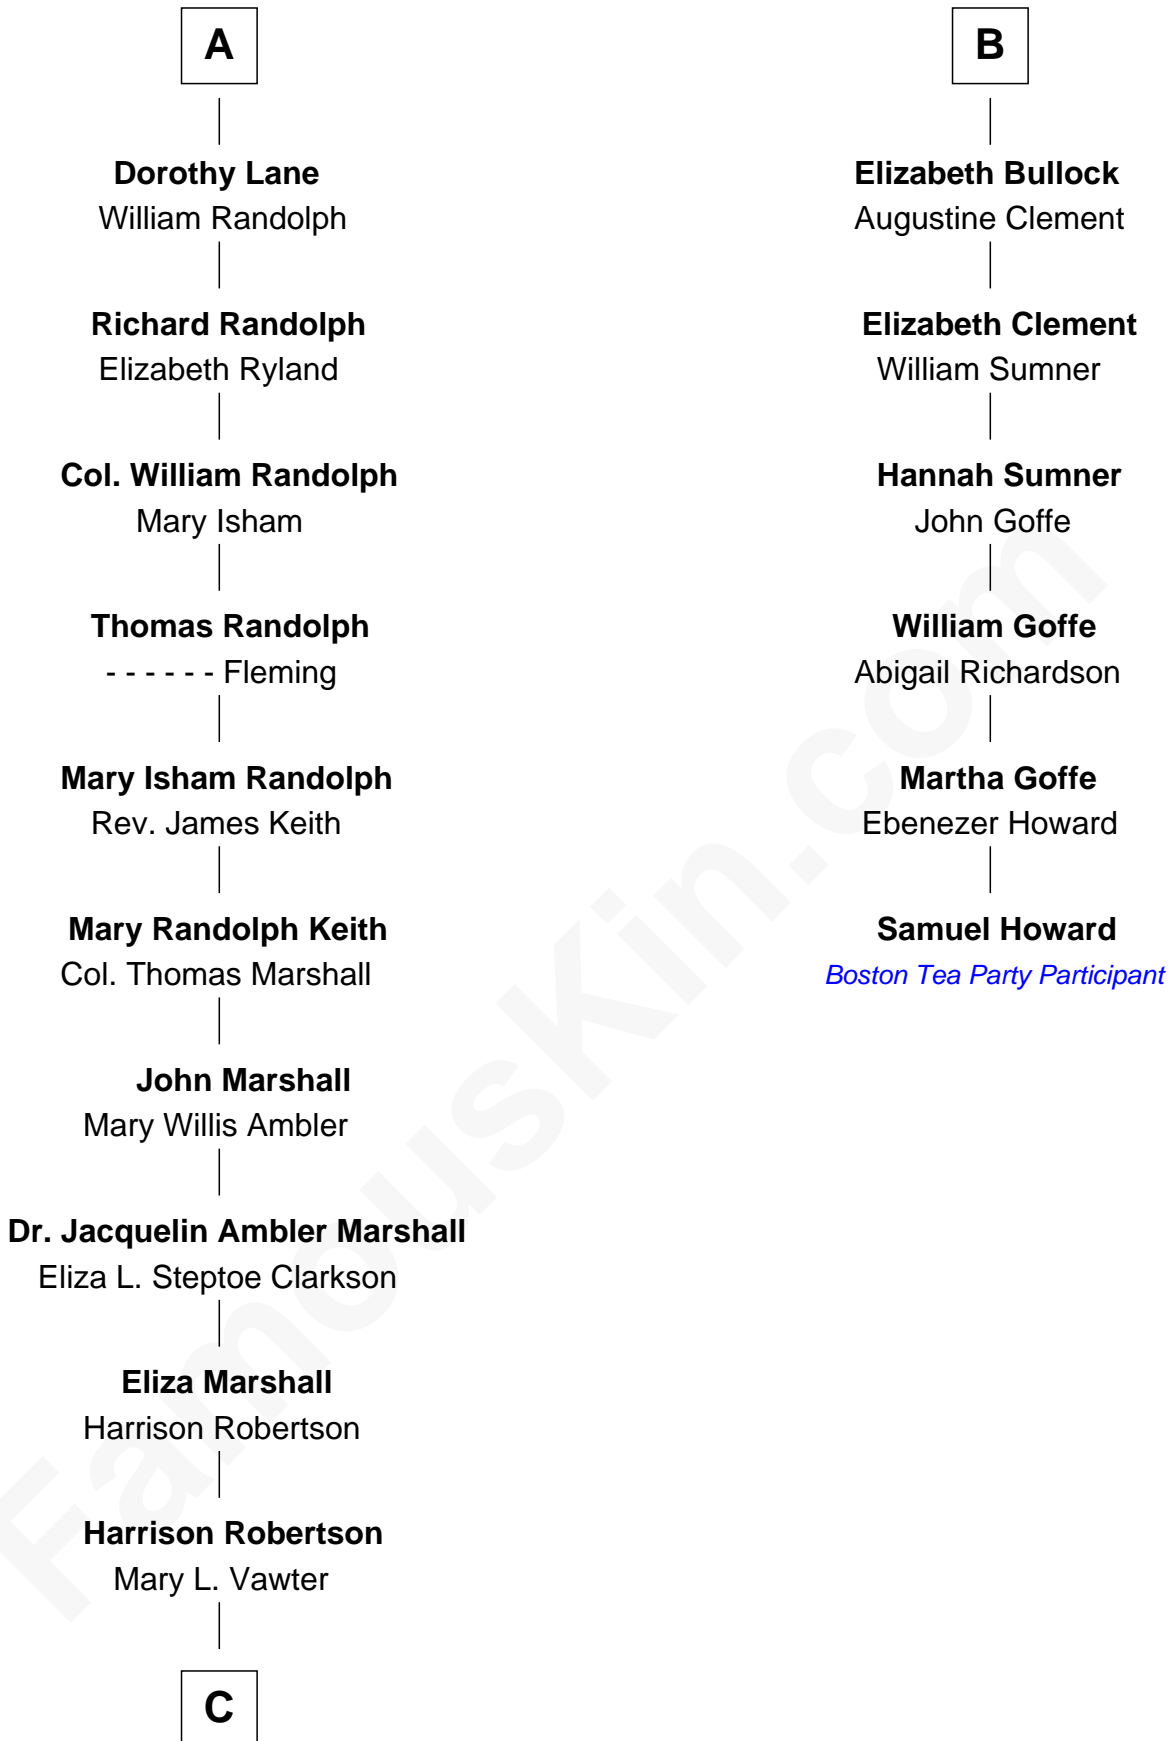

**FamousKin.com**  
**Relationship Chart of**  
**Mary Chapin Carpenter**  
*Singer and Songwriter*

12th cousin 7 times removed of

**Samuel Howard**  
*Boston Tea Party Participant*

**C**

—  
**Harrison Marshall Robertson**

Mary MacKenzie

—  
**Mary Bowie Robertson**

Chapin Carpenter

—  
**Mary Chapin Carpenter**

*Singer and Songwriter*

FamousKin.com