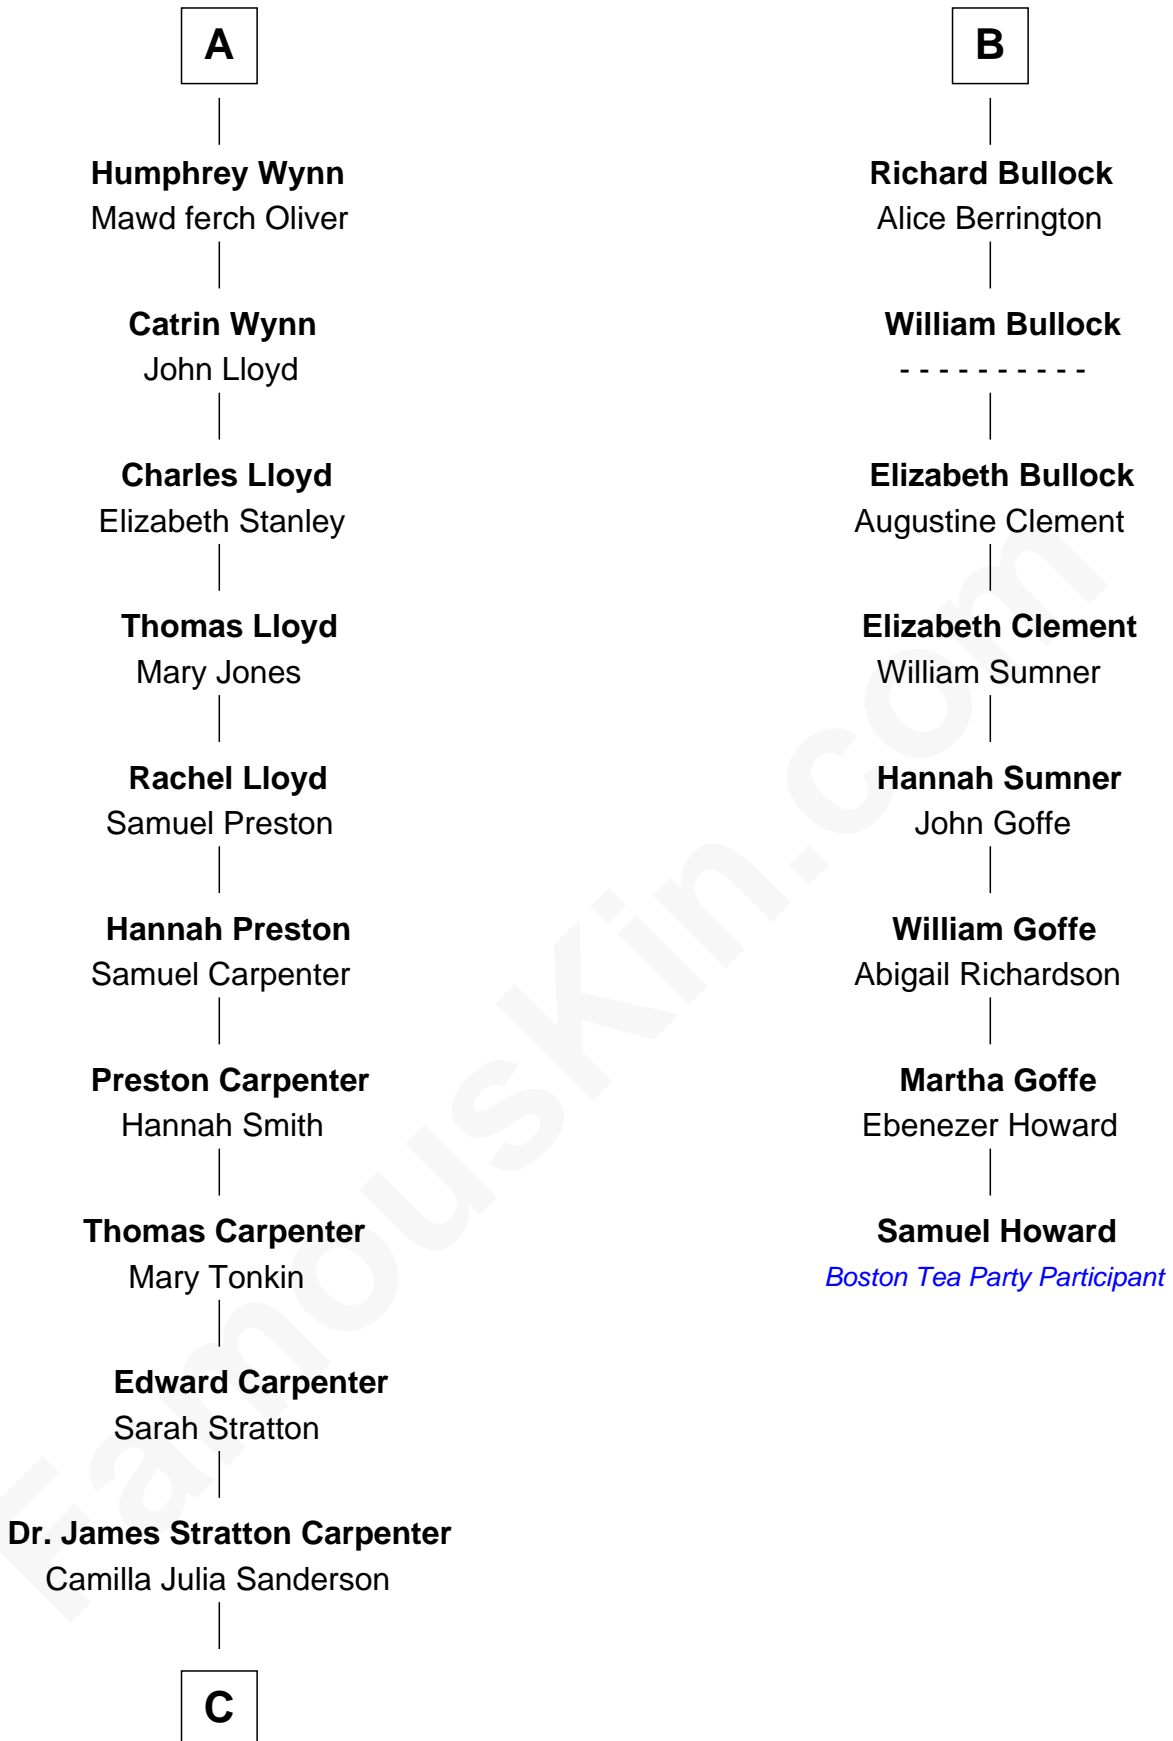

FamousKin.com
Relationship Chart of
Mary Chapin Carpenter
Singer and Songwriter

14th cousin 7 times removed of

Samuel Howard
Boston Tea Party Participant

C

—
Dr. John Thomas Carpenter

Eliza Adelaide Hill

—
Dr. James Stratton Carpenter

Lillian Louise Chapin

—
Chapin Carpenter

Ruth Smythe

—
Chapin Carpenter

Mary Bowie Robertson

—
Mary Chapin Carpenter

Singer and Songwriter

FamousKin.com