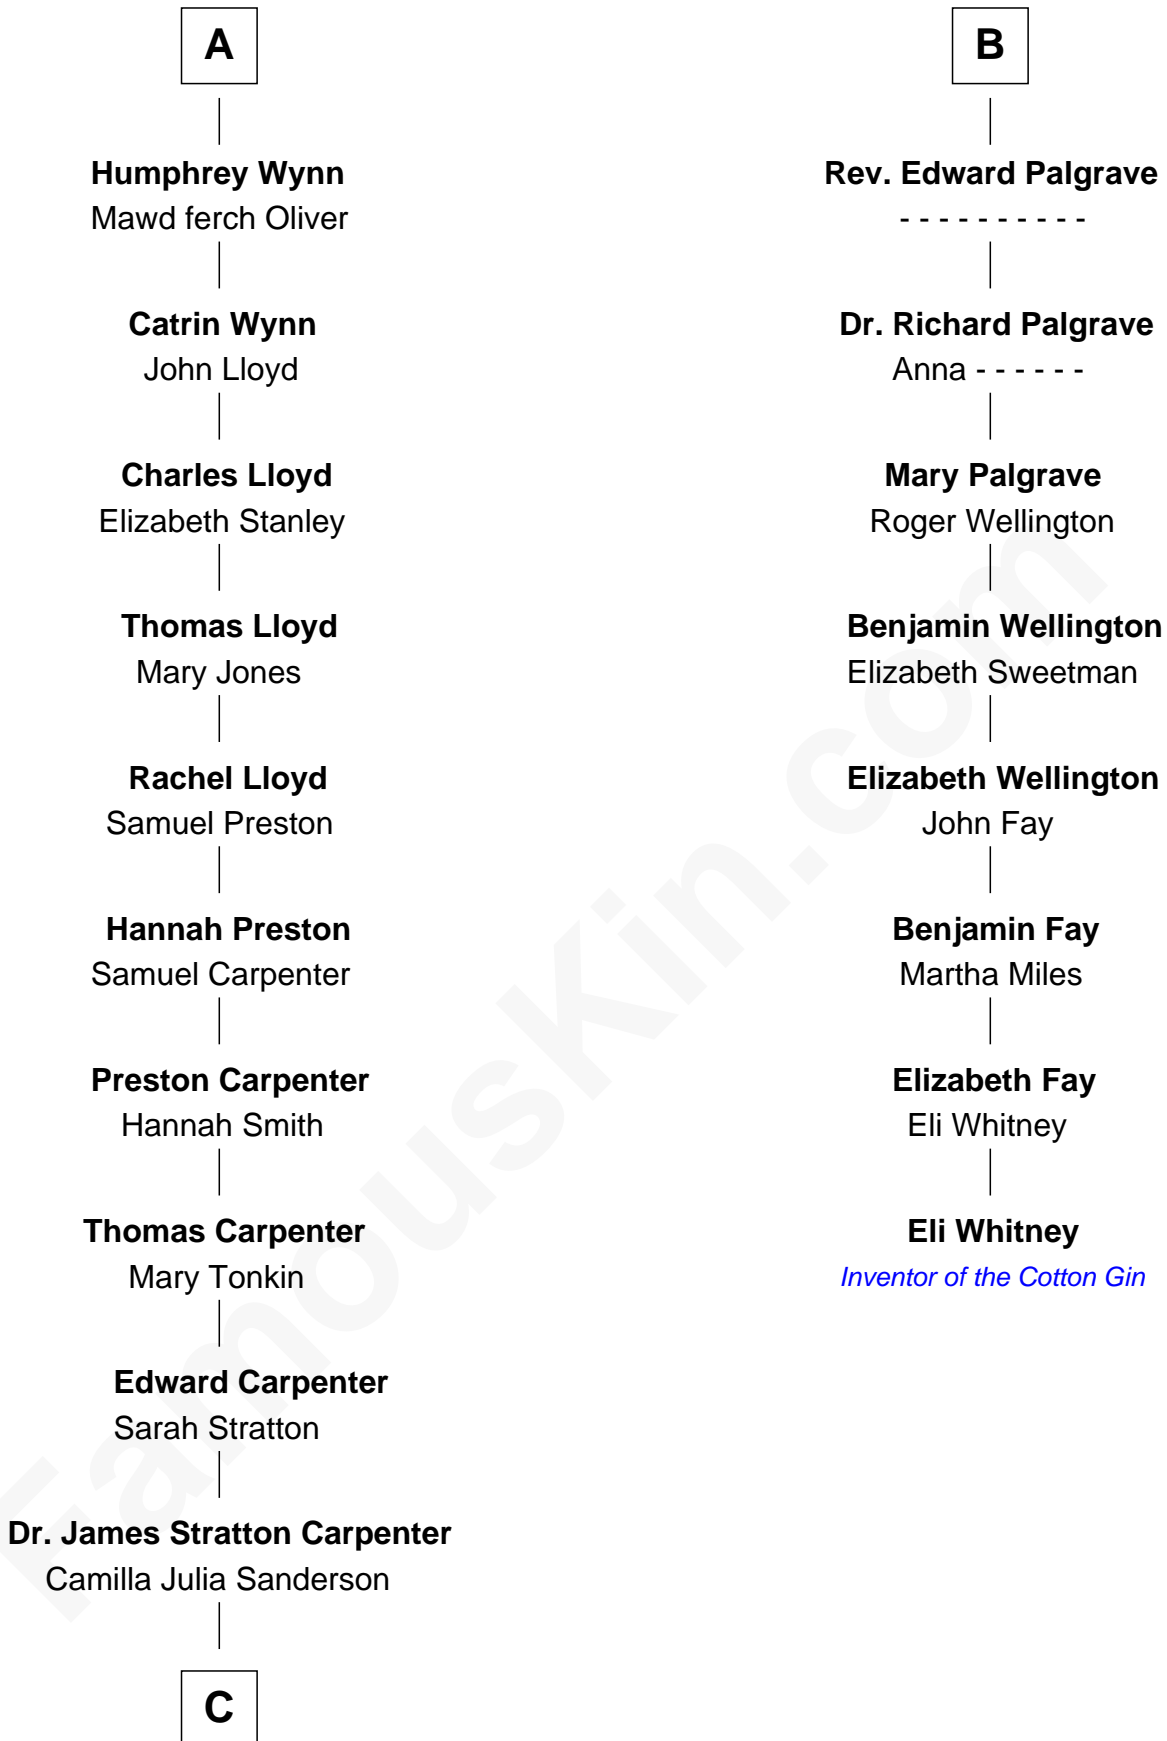

FamousKin.com
Relationship Chart of
Mary Chapin Carpenter
Singer and Songwriter

14th cousin 7 times removed of
Eli Whitney
Inventor of the Cotton Gin

C

Dr. John Thomas Carpenter

Eliza Adelaide Hill

Dr. James Stratton Carpenter

Lillian Louise Chapin

Chapin Carpenter

Ruth Smythe

Chapin Carpenter

Mary Bowie Robertson

Mary Chapin Carpenter

Singer and Songwriter

FamousKin.com