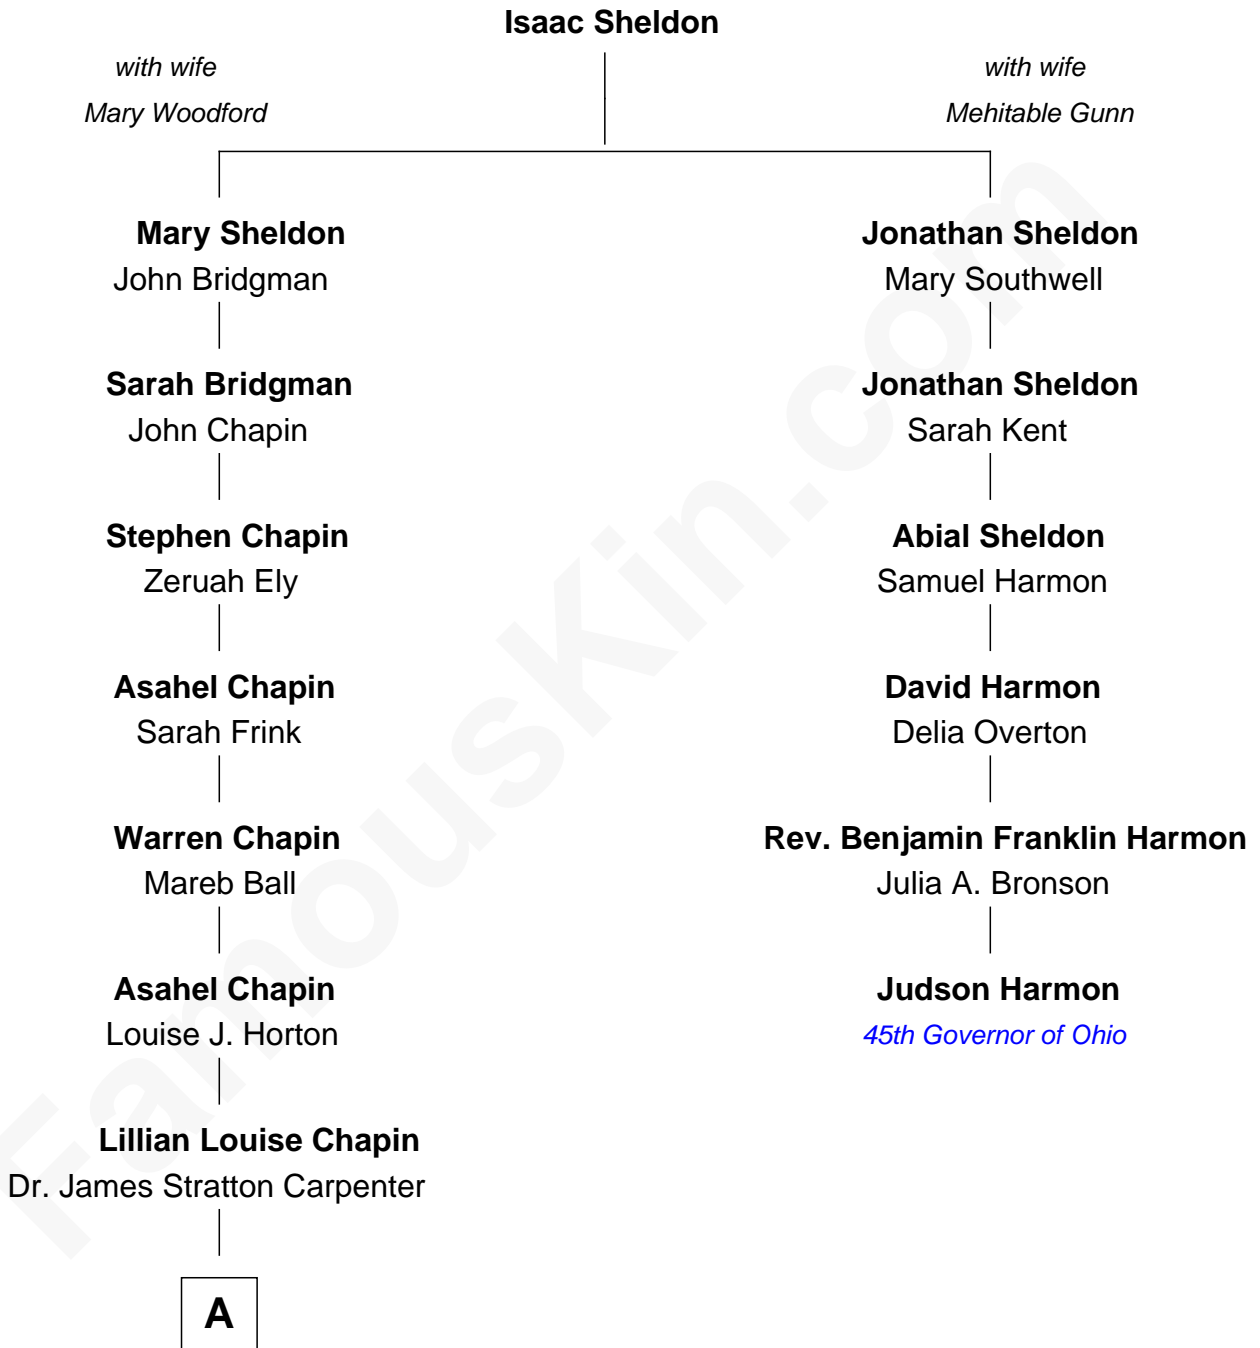

FamousKin.com
Relationship Chart of
Mary Chapin Carpenter
Singer and Songwriter

5th cousin 4 times removed of

Judson Harmon
45th Governor of Ohio

A

—
Chapin Carpenter

Ruth Smythe

—
Chapin Carpenter

Mary Bowie Robertson

—
Mary Chapin Carpenter

Singer and Songwriter

FamousKin.com