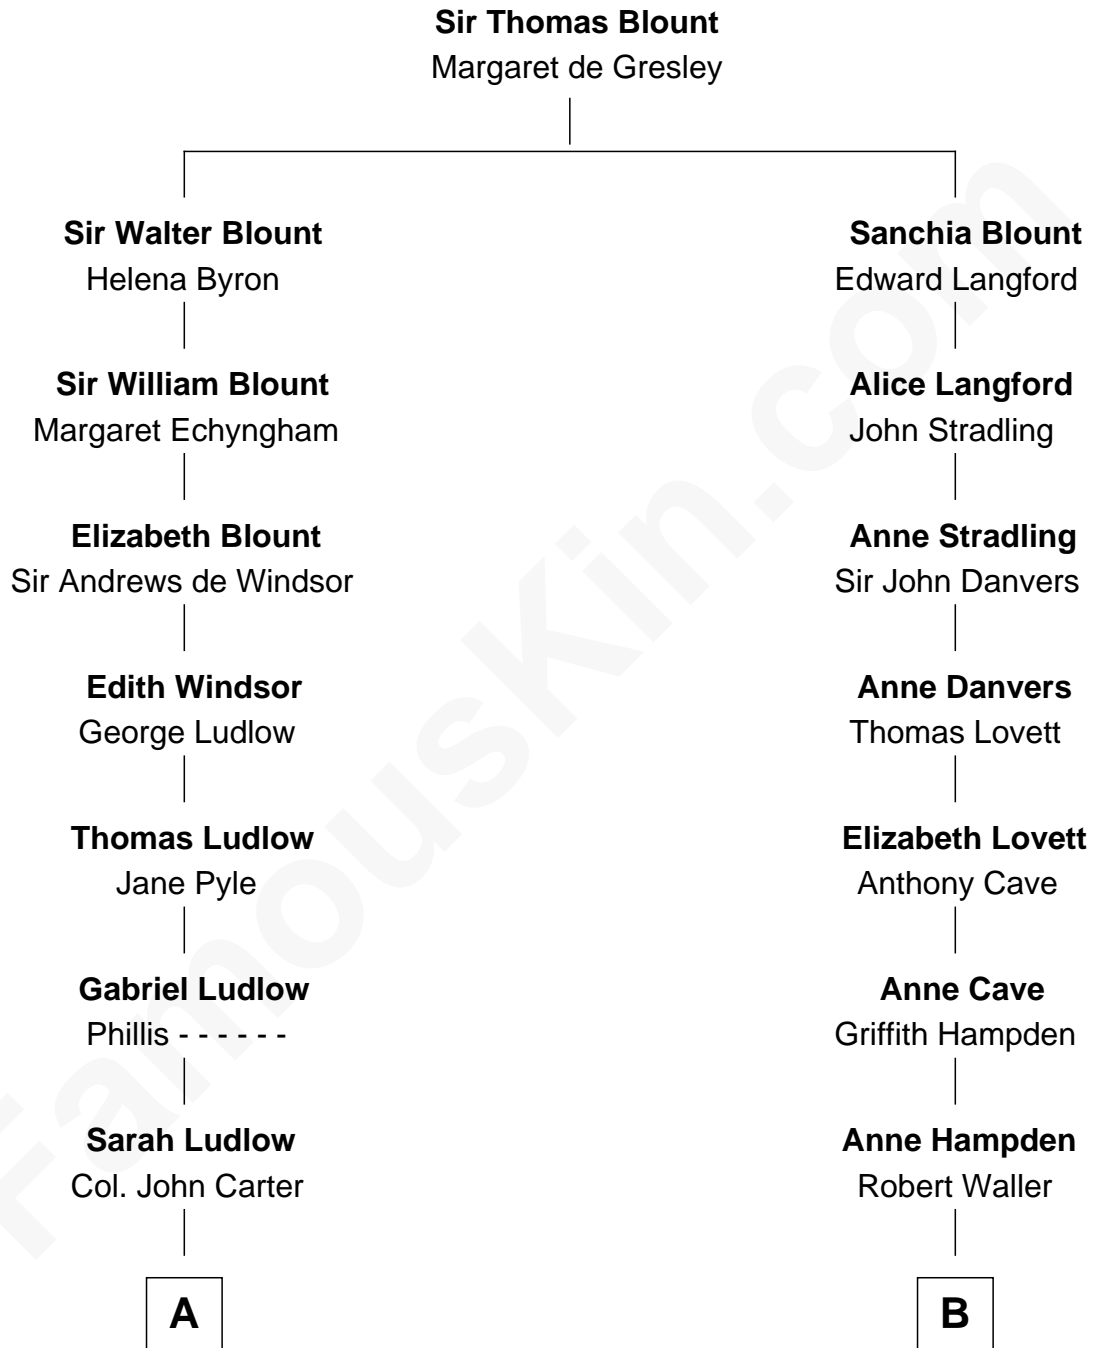

FamousKin.com
Relationship Chart of
Mary Chapin Carpenter
Singer and Songwriter

17th cousin 3 times removed of
Cara Delevingne
Fashion Model and Movie Actress

C

Anne Margaret Faudel-Phillips

John Vincent Sheffield

Jane Armyne Sheffield

Sir Jocelyn Edward Greville Stevens

Pandora Anne Stevens

Charles Hamar Delevingne

Cara Delevingne

Model and Actress