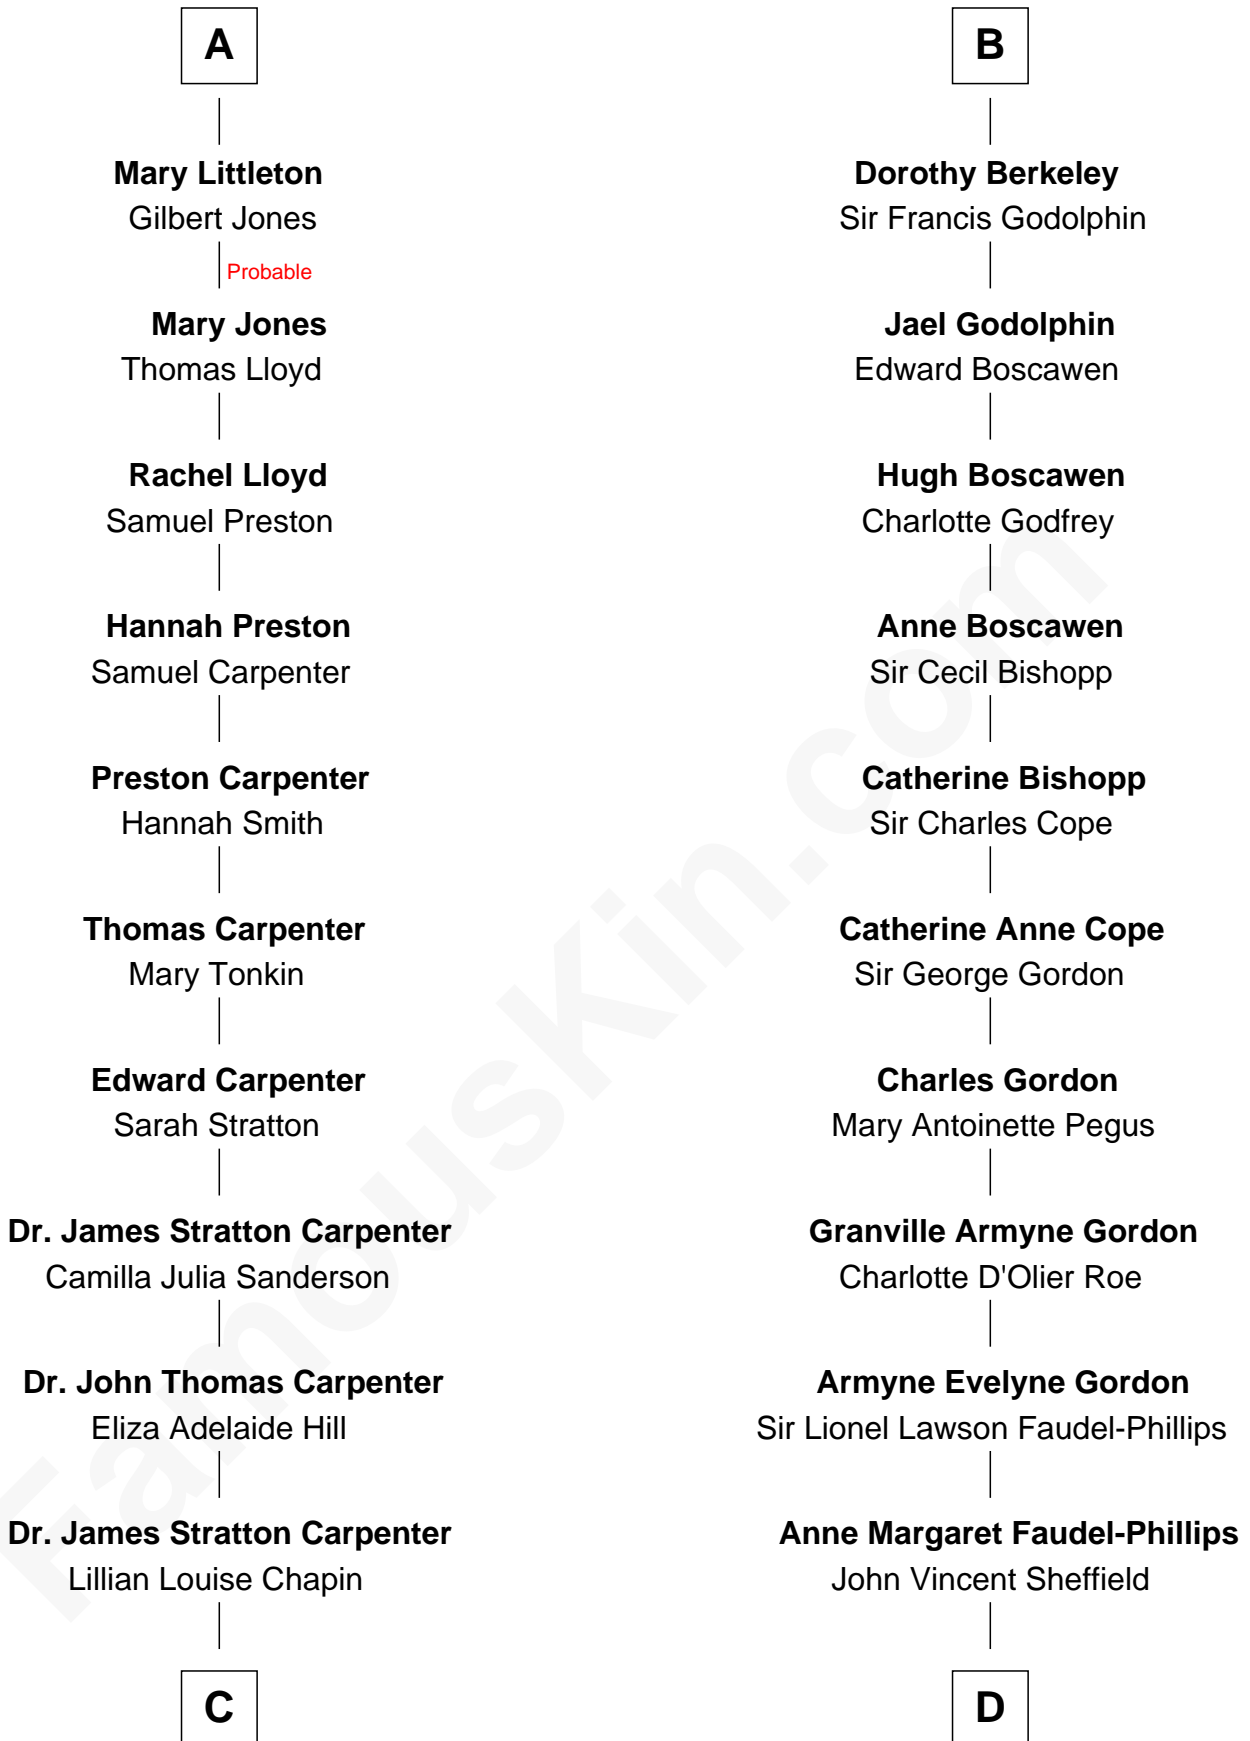

FamousKin.com
Relationship Chart of
Mary Chapin Carpenter
Singer and Songwriter

19th cousin of
Cara Delevingne
Fashion Model and Movie Actress

C

Chapin Carpenter

Ruth Smythe

Chapin Carpenter

Mary Bowie Robertson

Mary Chapin Carpenter

Singer and Songwriter

D

Jane Armyne Sheffield

Sir Jocelyn Edward Greville Stevens

Pandora Anne Stevens

Charles Hamar Delevingne

Cara Delevingne