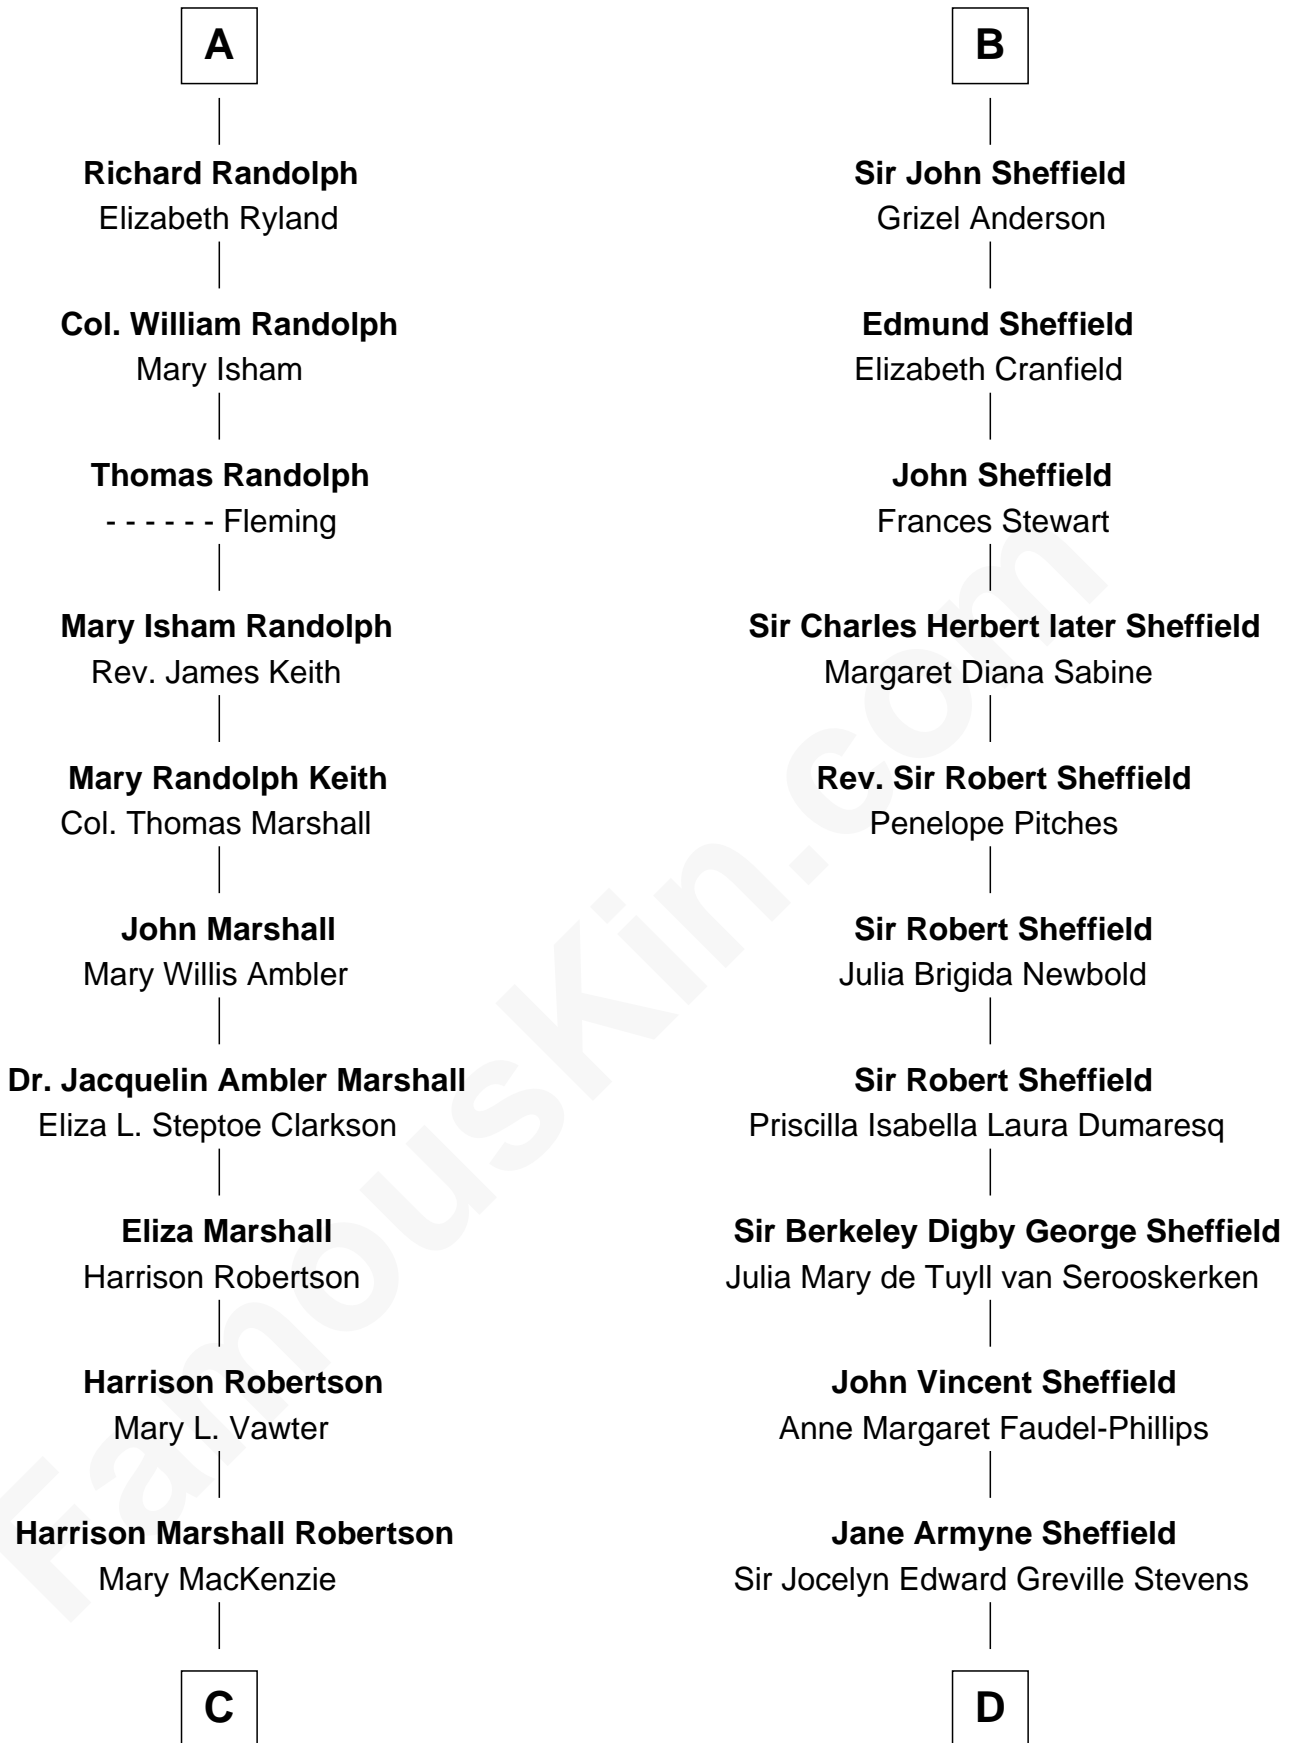

FamousKin.com
Relationship Chart of
Mary Chapin Carpenter
Singer and Songwriter

18th cousin of
Cara Delevingne
Fashion Model and Movie Actress

C

Mary Bowie Robertson

Chapin Carpenter

Mary Chapin Carpenter

Singer and Songwriter

D

Pandora Anne Stevens

Charles Hamar Delevingne

Cara Delevingne

Model and Actress

FamousKin.com