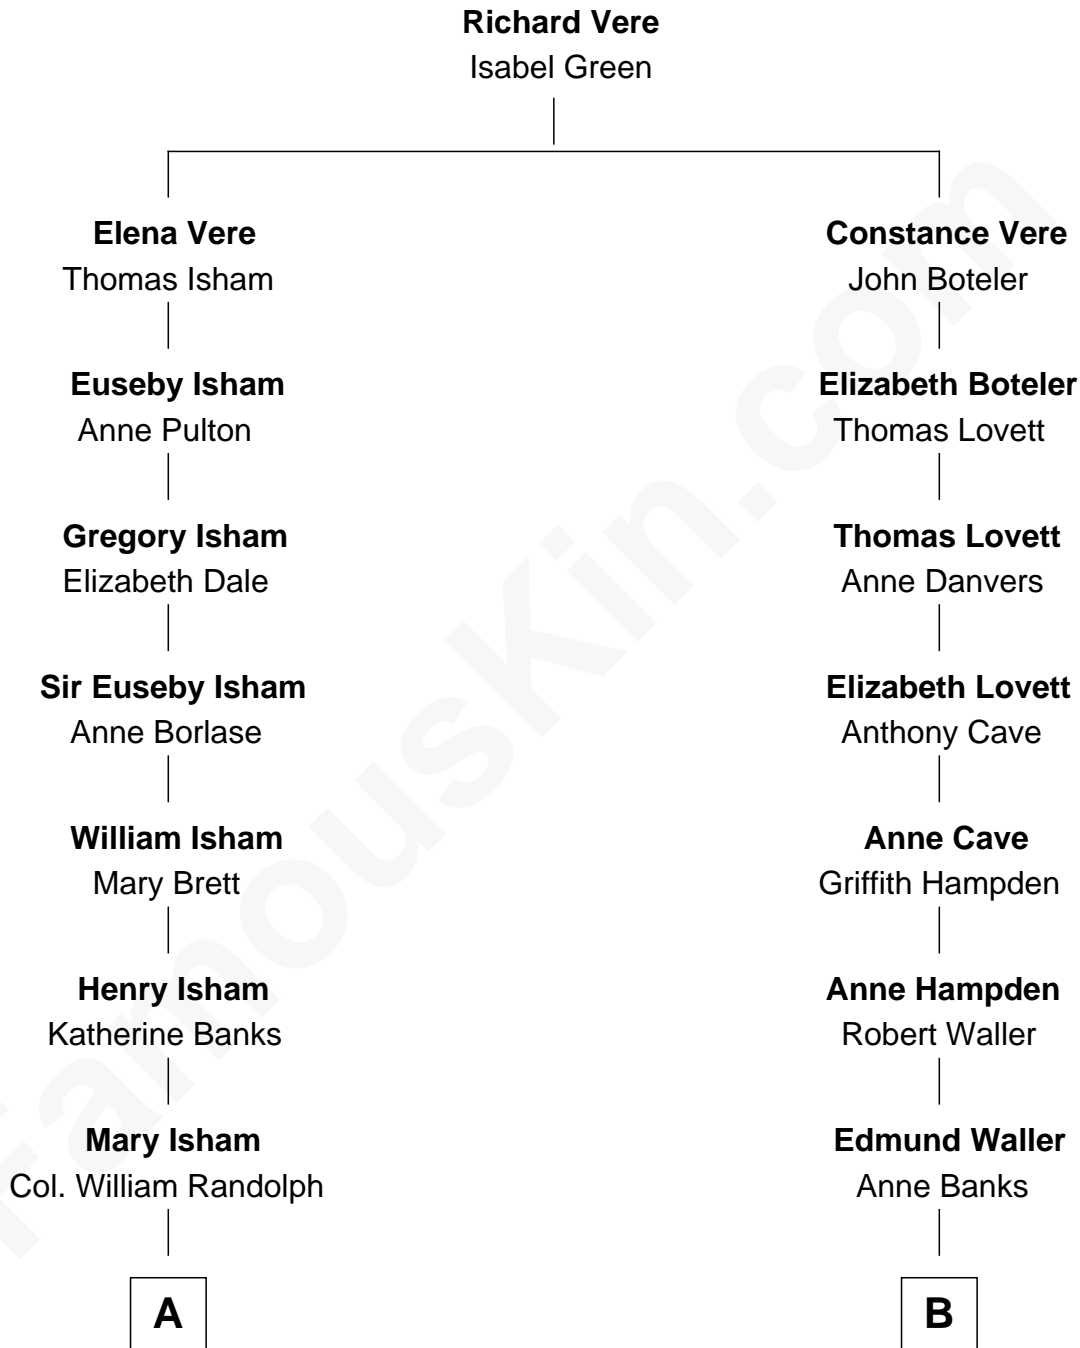

**FamousKin.com**  
**Relationship Chart of**  
**Mary Chapin Carpenter**  
*Singer and Songwriter*

16th cousin 3 times removed of

**Cara Delevingne**  
*Fashion Model and Movie Actress*

C

**Jane Armyne Sheffield**  
Sir Jocelyn Edward Greville Stevens

**Pandora Anne Stevens**  
Charles Hamar Delevingne

**Cara Delevingne**  
*Model and Actress*