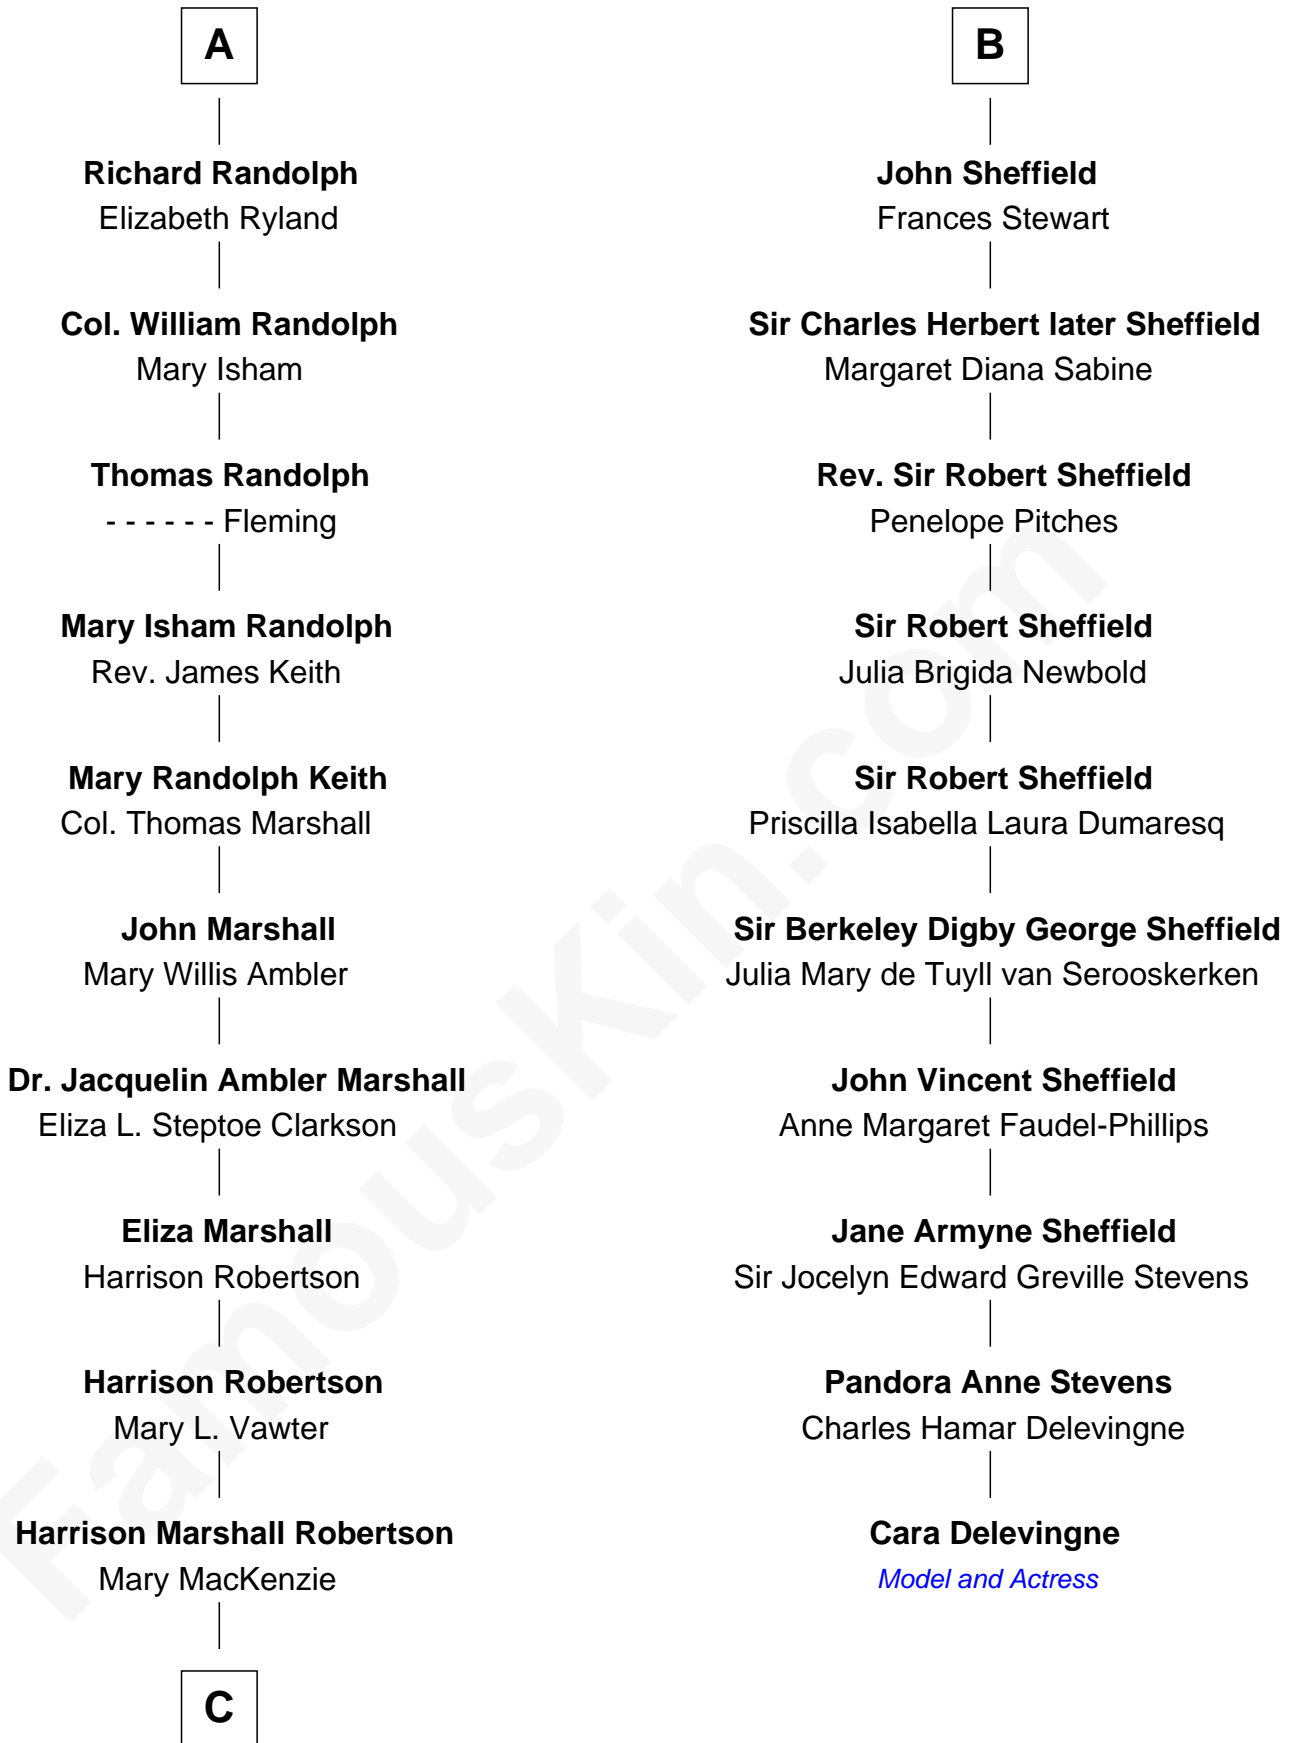

**FamousKin.com**  
**Relationship Chart of**  
**Mary Chapin Carpenter**  
*Singer and Songwriter*

16th cousin 2 times removed of

**Cara Delevingne**  
*Fashion Model and Movie Actress*

C

—  
**Mary Bowie Robertson**

Chapin Carpenter

—  
**Mary Chapin Carpenter**

*Singer and Songwriter*

FamousKin.com