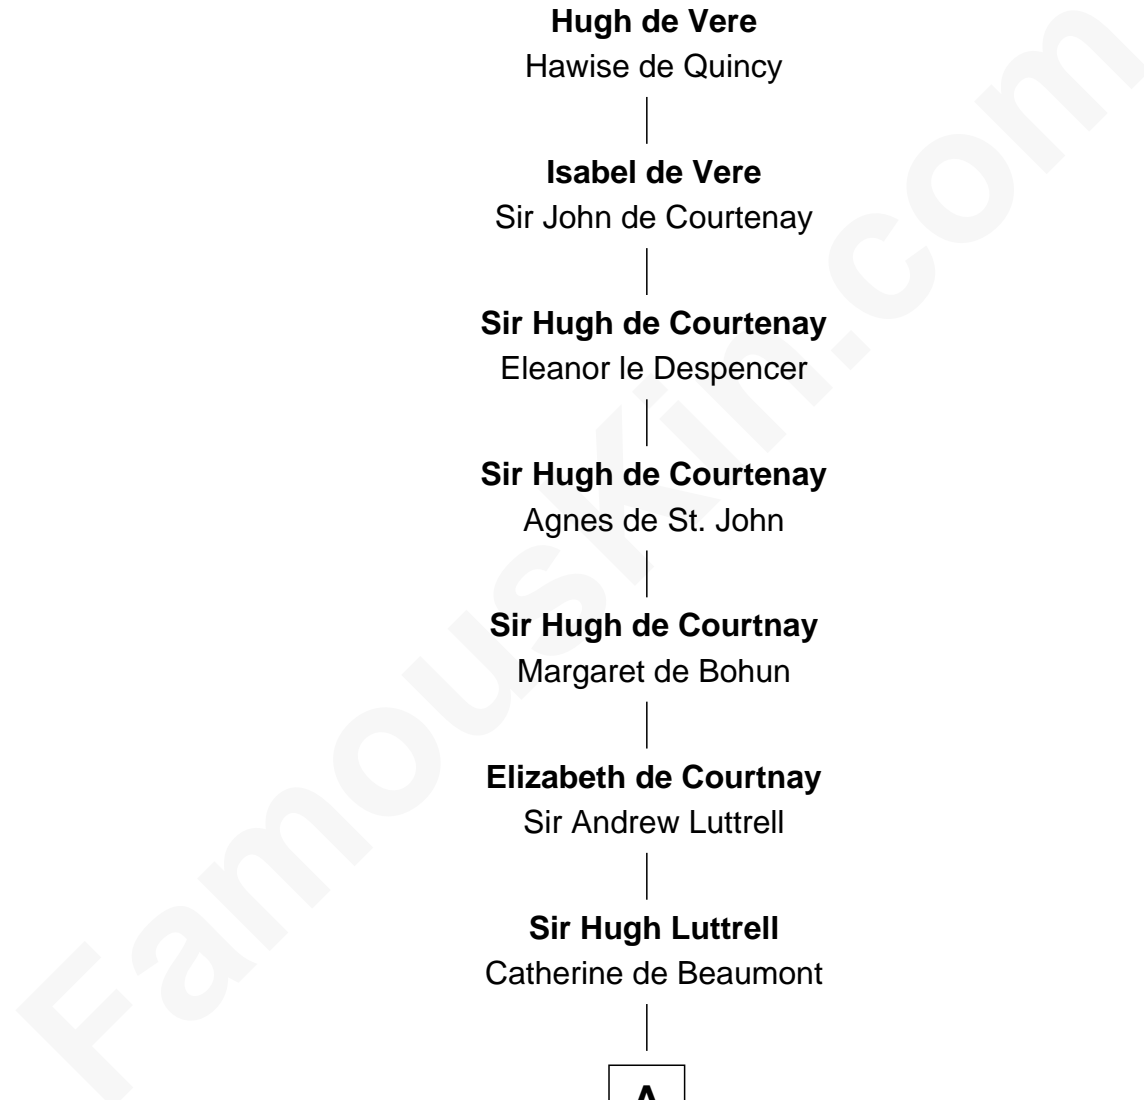

Robert de Vere

Isabel de Bolebec

Hugh de Vere

Hawise de Quincy

Isabel de Vere

Sir John de Courtenay

Sir Hugh de Courtenay

Eleanor le Despencer

Sir Hugh de Courtenay

Agnes de St. John

Sir Hugh de Courtnay

Margaret de Bohun

Elizabeth de Courtnay

Sir Andrew Luttrell

Sir Hugh Luttrell

Catherine de Beaumont

A