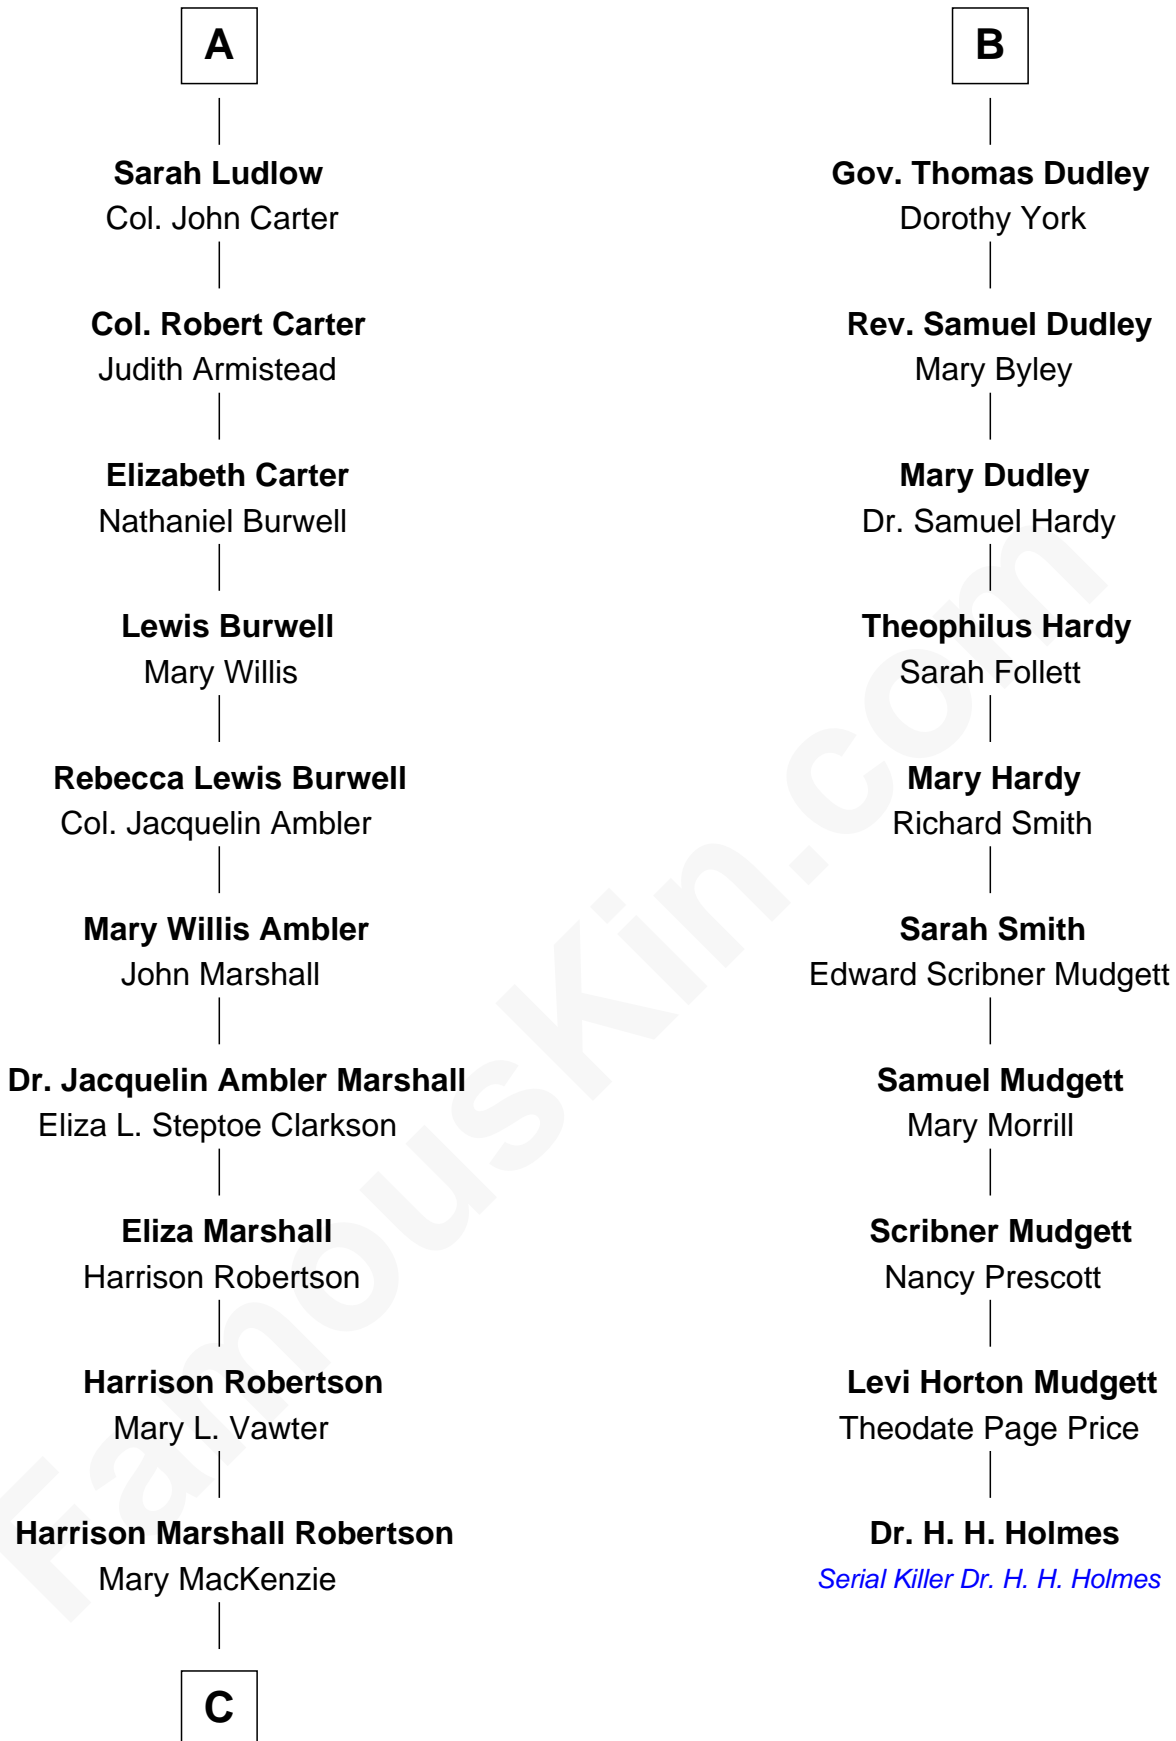

FamousKin.com
Relationship Chart of
Mary Chapin Carpenter
Singer and Songwriter

16th cousin 2 times removed of

Dr. H. H. Holmes
Serial Killer aka "Devil in the White City"

C

—
Mary Bowie Robertson

Chapin Carpenter

—
Mary Chapin Carpenter

Singer and Songwriter

FamousKin.com