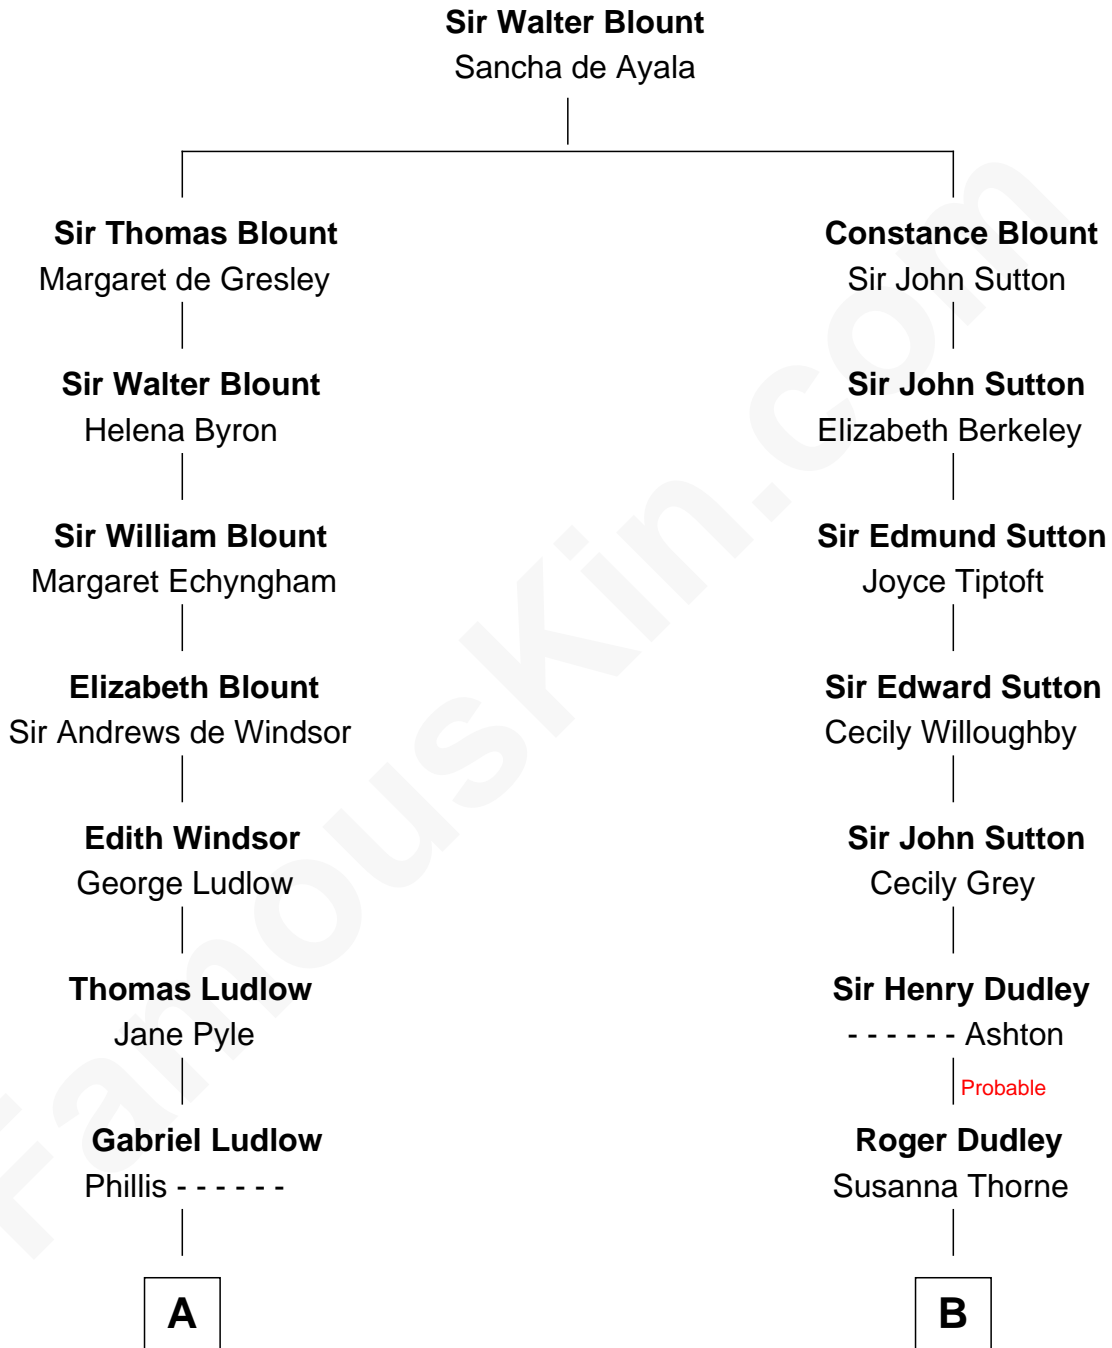

FamousKin.com
Relationship Chart of
Mary Chapin Carpenter
Singer and Songwriter

16th cousin 2 times removed of

Dr. H. H. Holmes
Serial Killer aka "Devil in the White City"

C

—
Mary Bowie Robertson

Chapin Carpenter

—
Mary Chapin Carpenter

Singer and Songwriter

FamousKin.com