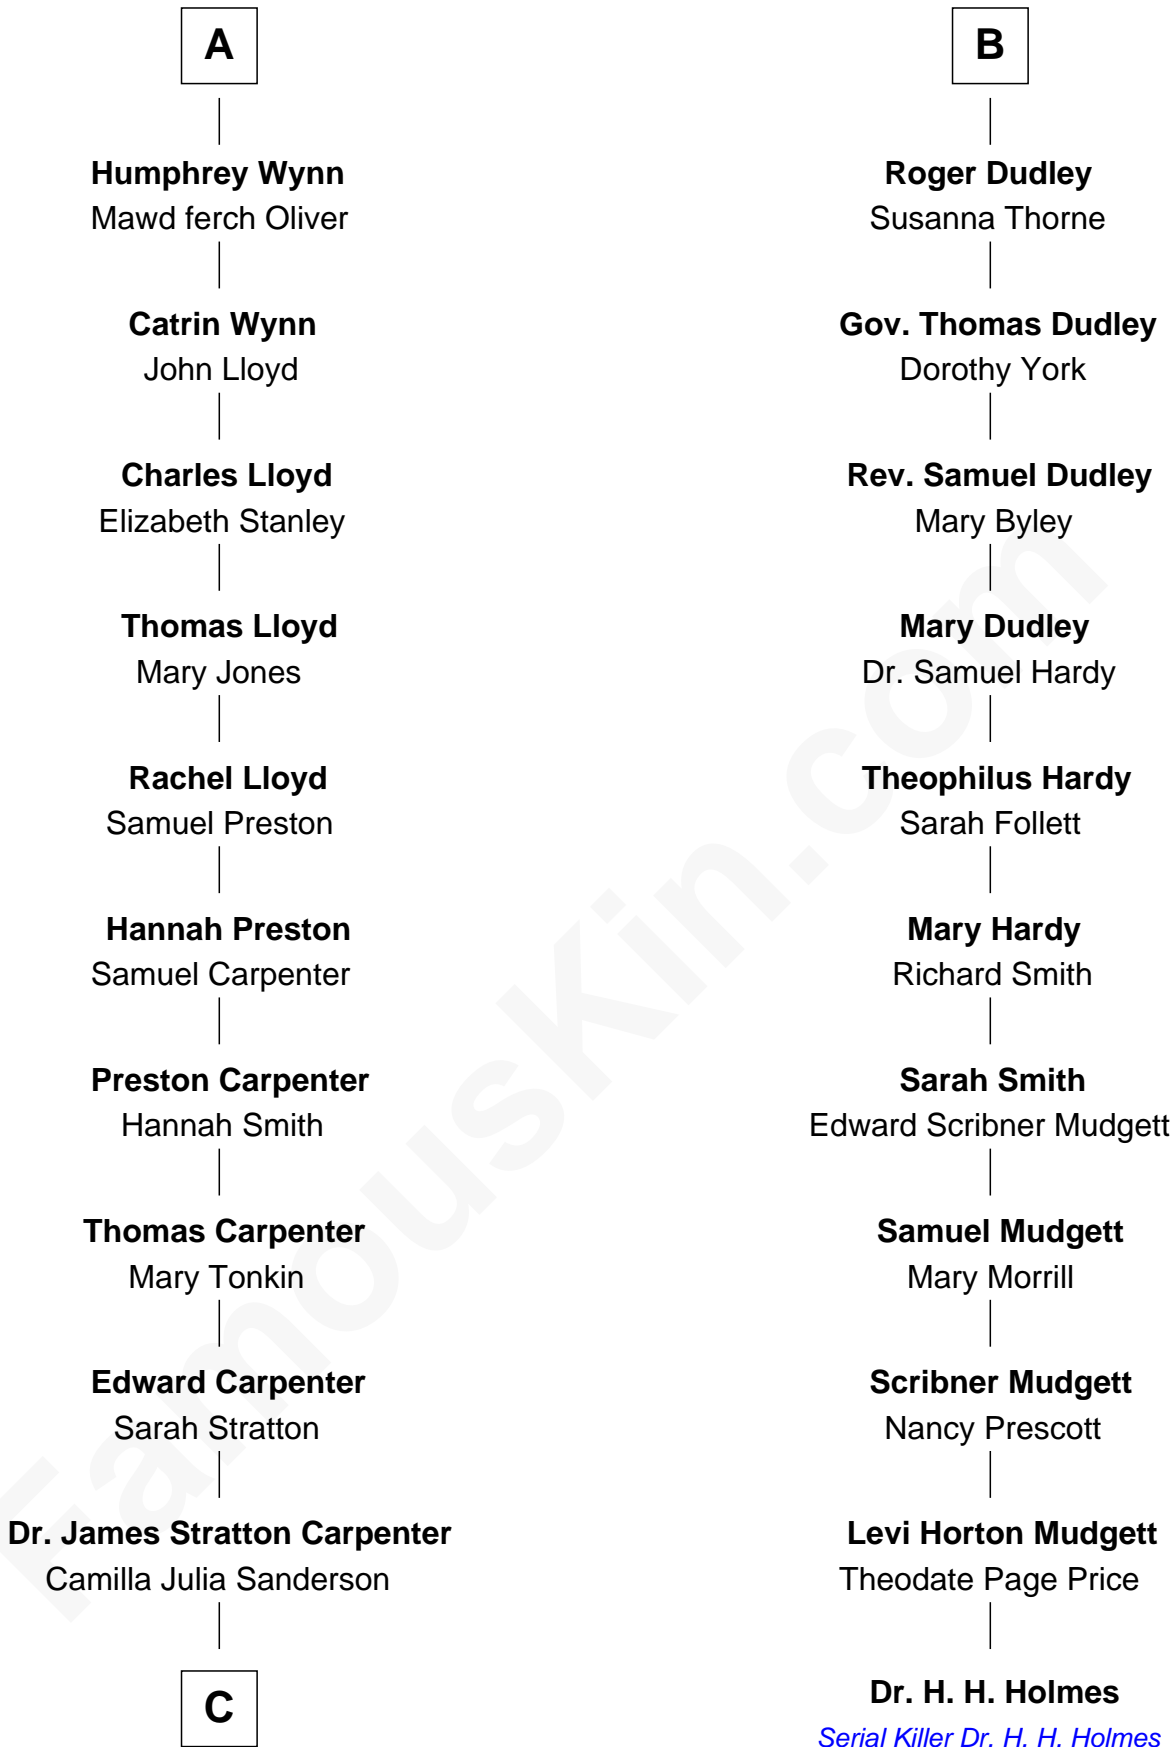

**FamousKin.com**  
**Relationship Chart of**  
**Mary Chapin Carpenter**  
*Singer and Songwriter*

17th cousin 4 times removed of

**Dr. H. H. Holmes**  
*Serial Killer aka "Devil in the White City"*

**C**

Dr. John Thomas Carpenter

Eliza Adelaide Hill

Dr. James Stratton Carpenter

Lillian Louise Chapin

Chapin Carpenter

Ruth Smythe

Chapin Carpenter

Mary Bowie Robertson

Mary Chapin Carpenter

*Singer and Songwriter*

FamousKin.com