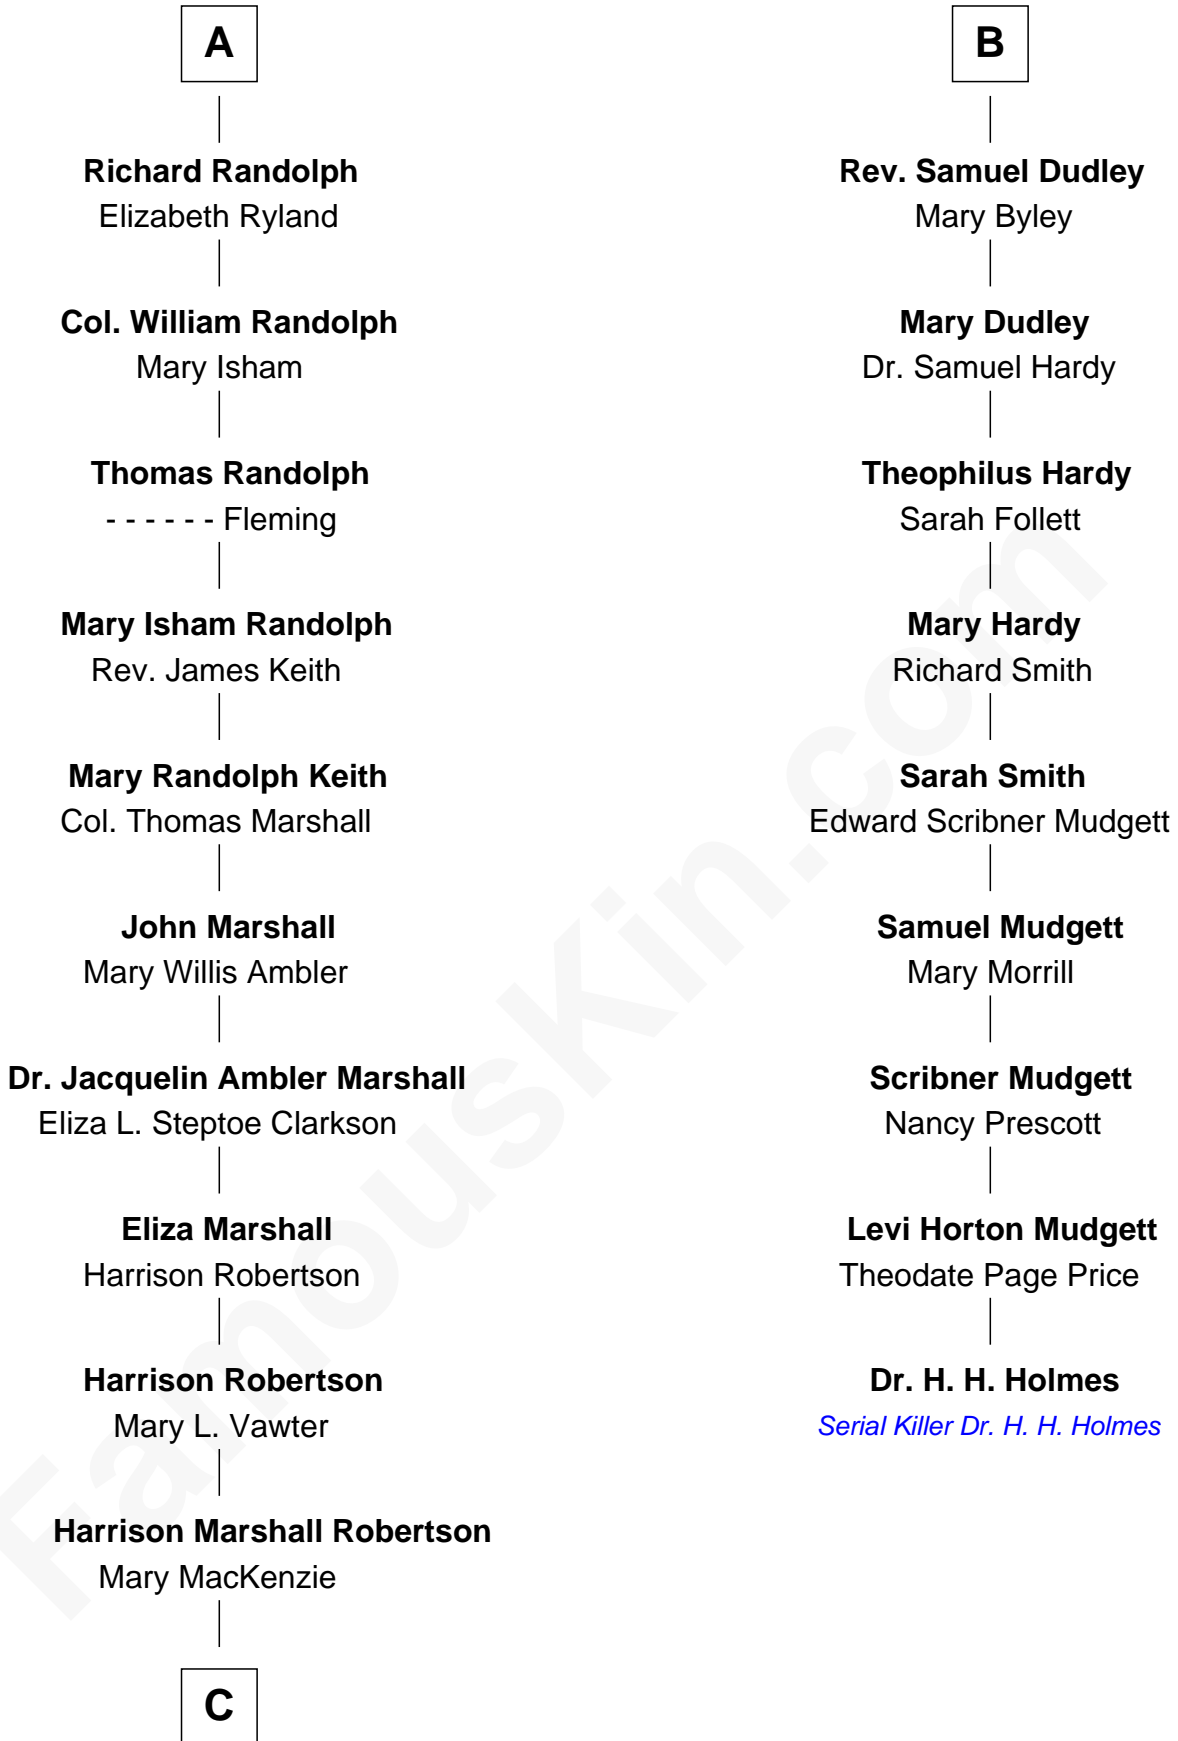

**FamousKin.com**  
**Relationship Chart of**  
**Mary Chapin Carpenter**  
*Singer and Songwriter*

15th cousin 3 times removed of

**Dr. H. H. Holmes**  
*Serial Killer aka "Devil in the White City"*

C

—  
**Mary Bowie Robertson**

Chapin Carpenter

—  
**Mary Chapin Carpenter**

*Singer and Songwriter*

FamousKin.com