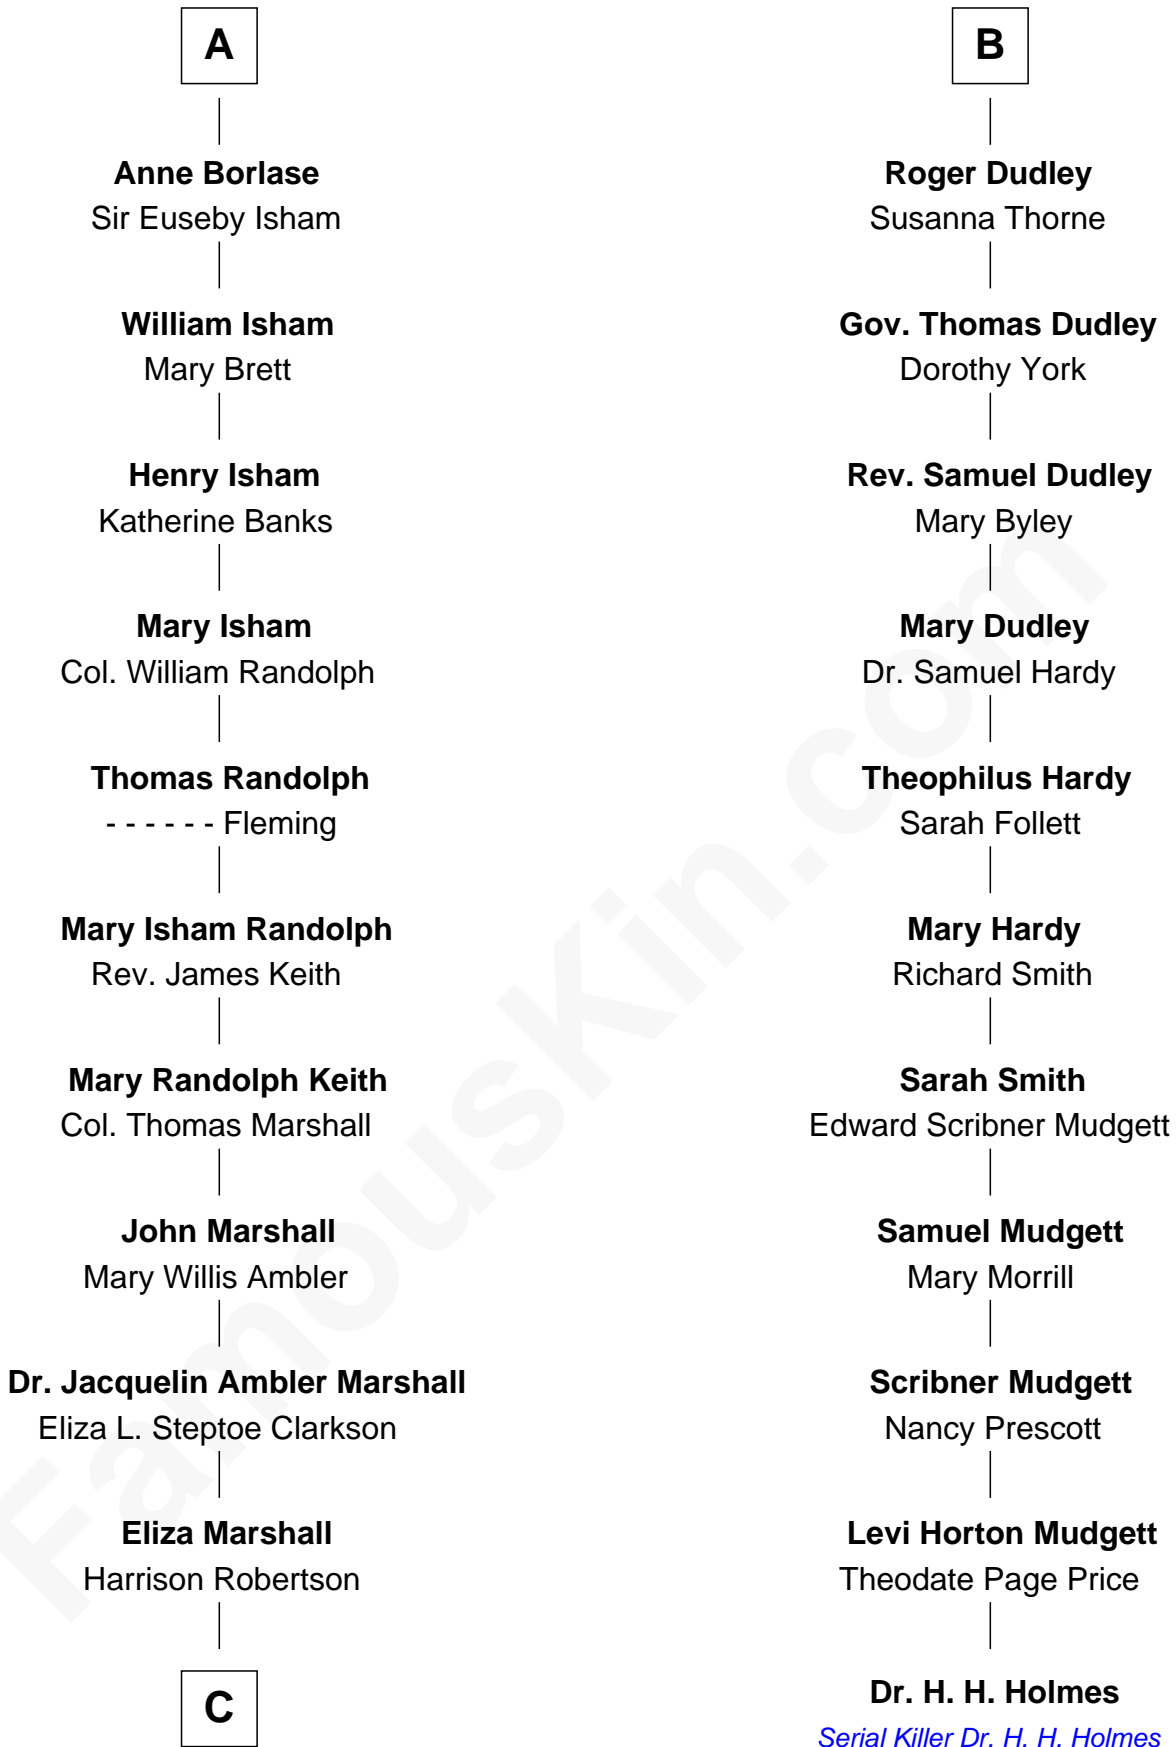

FamousKin.com
Relationship Chart of
Mary Chapin Carpenter
Singer and Songwriter

17th cousin 3 times removed of

Dr. H. H. Holmes
Serial Killer aka "Devil in the White City"

C

—
Harrison Robertson

Mary L. Vawter

—
Harrison Marshall Robertson

Mary MacKenzie

—
Mary Bowie Robertson

Chapin Carpenter

—
Mary Chapin Carpenter

Singer and Songwriter

FamousKin.com