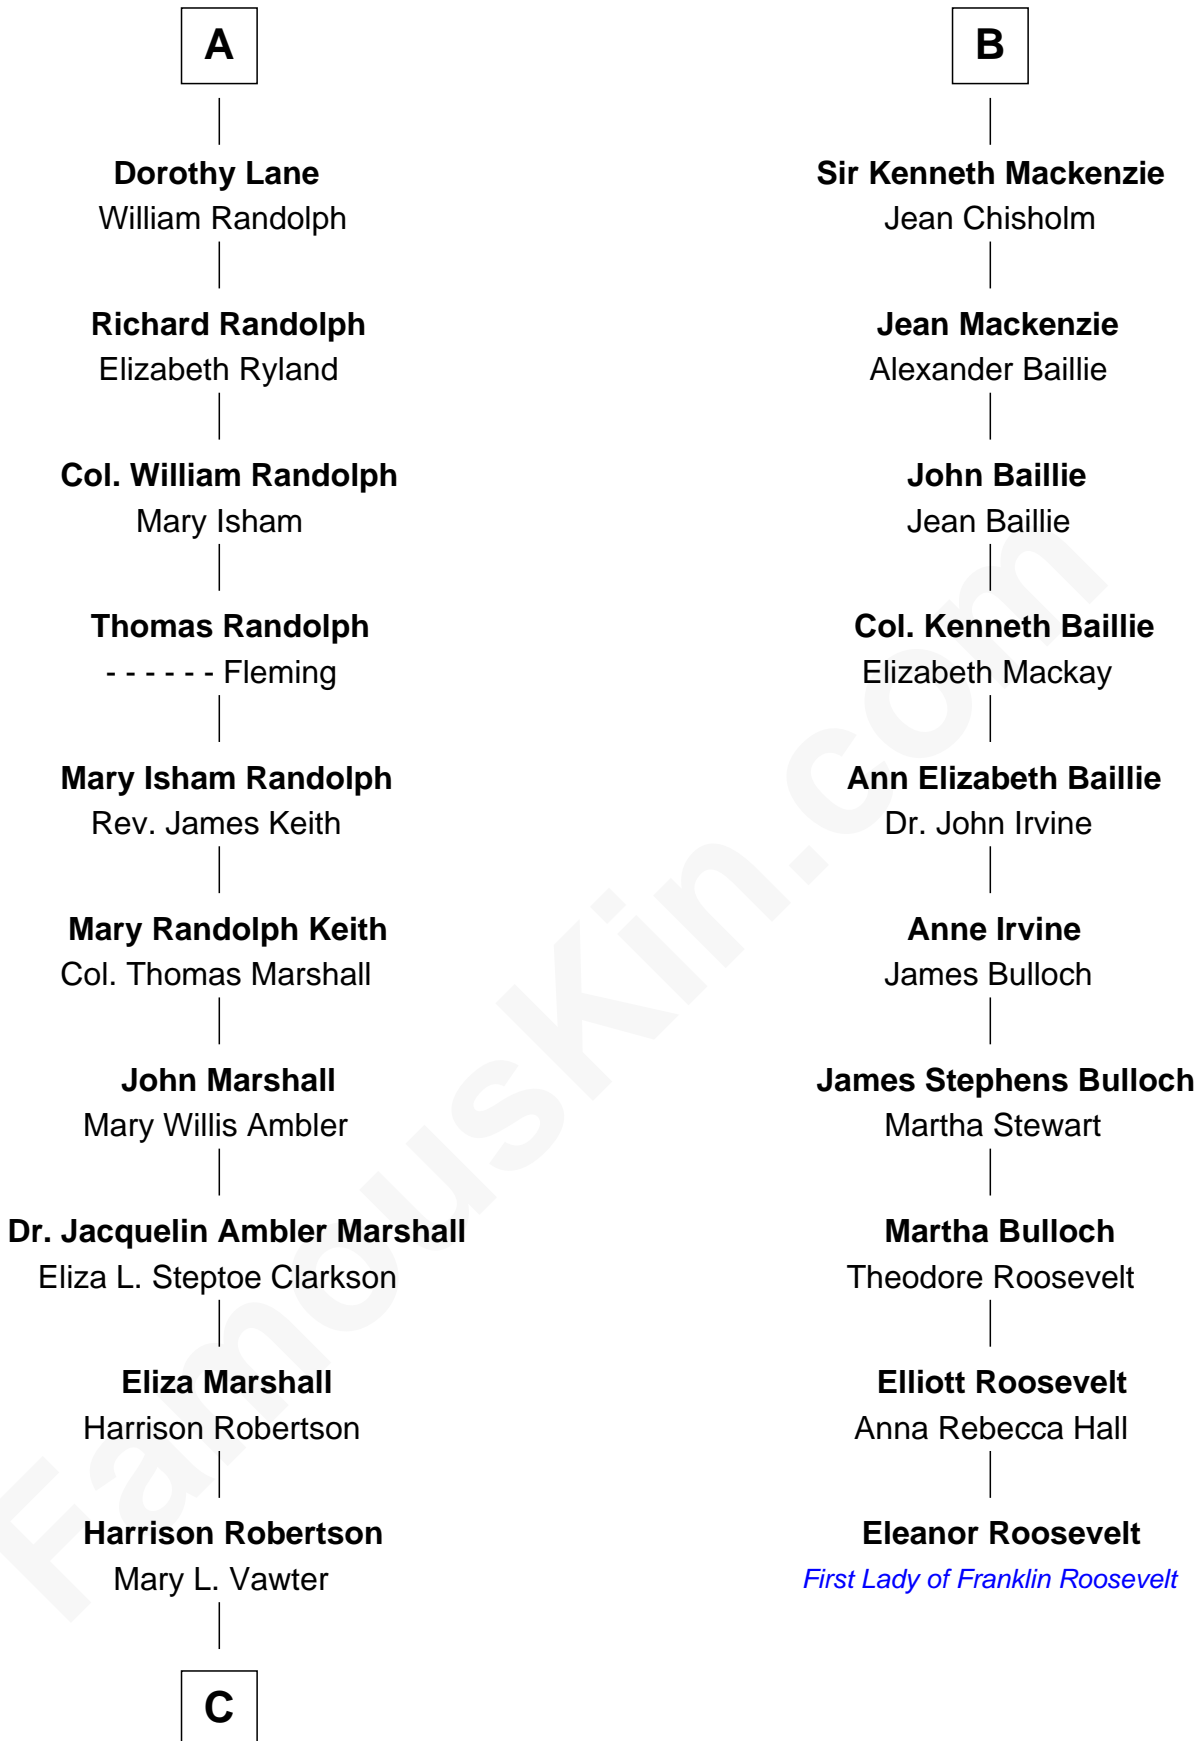

FamousKin.com
Relationship Chart of
Mary Chapin Carpenter
Singer and Songwriter

16th cousin 3 times removed of

Eleanor Roosevelt
First Lady of President Franklin D. Roosevelt

C

—
Harrison Marshall Robertson

Mary MacKenzie

—
Mary Bowie Robertson

Chapin Carpenter

—
Mary Chapin Carpenter

Singer and Songwriter

FamousKin.com