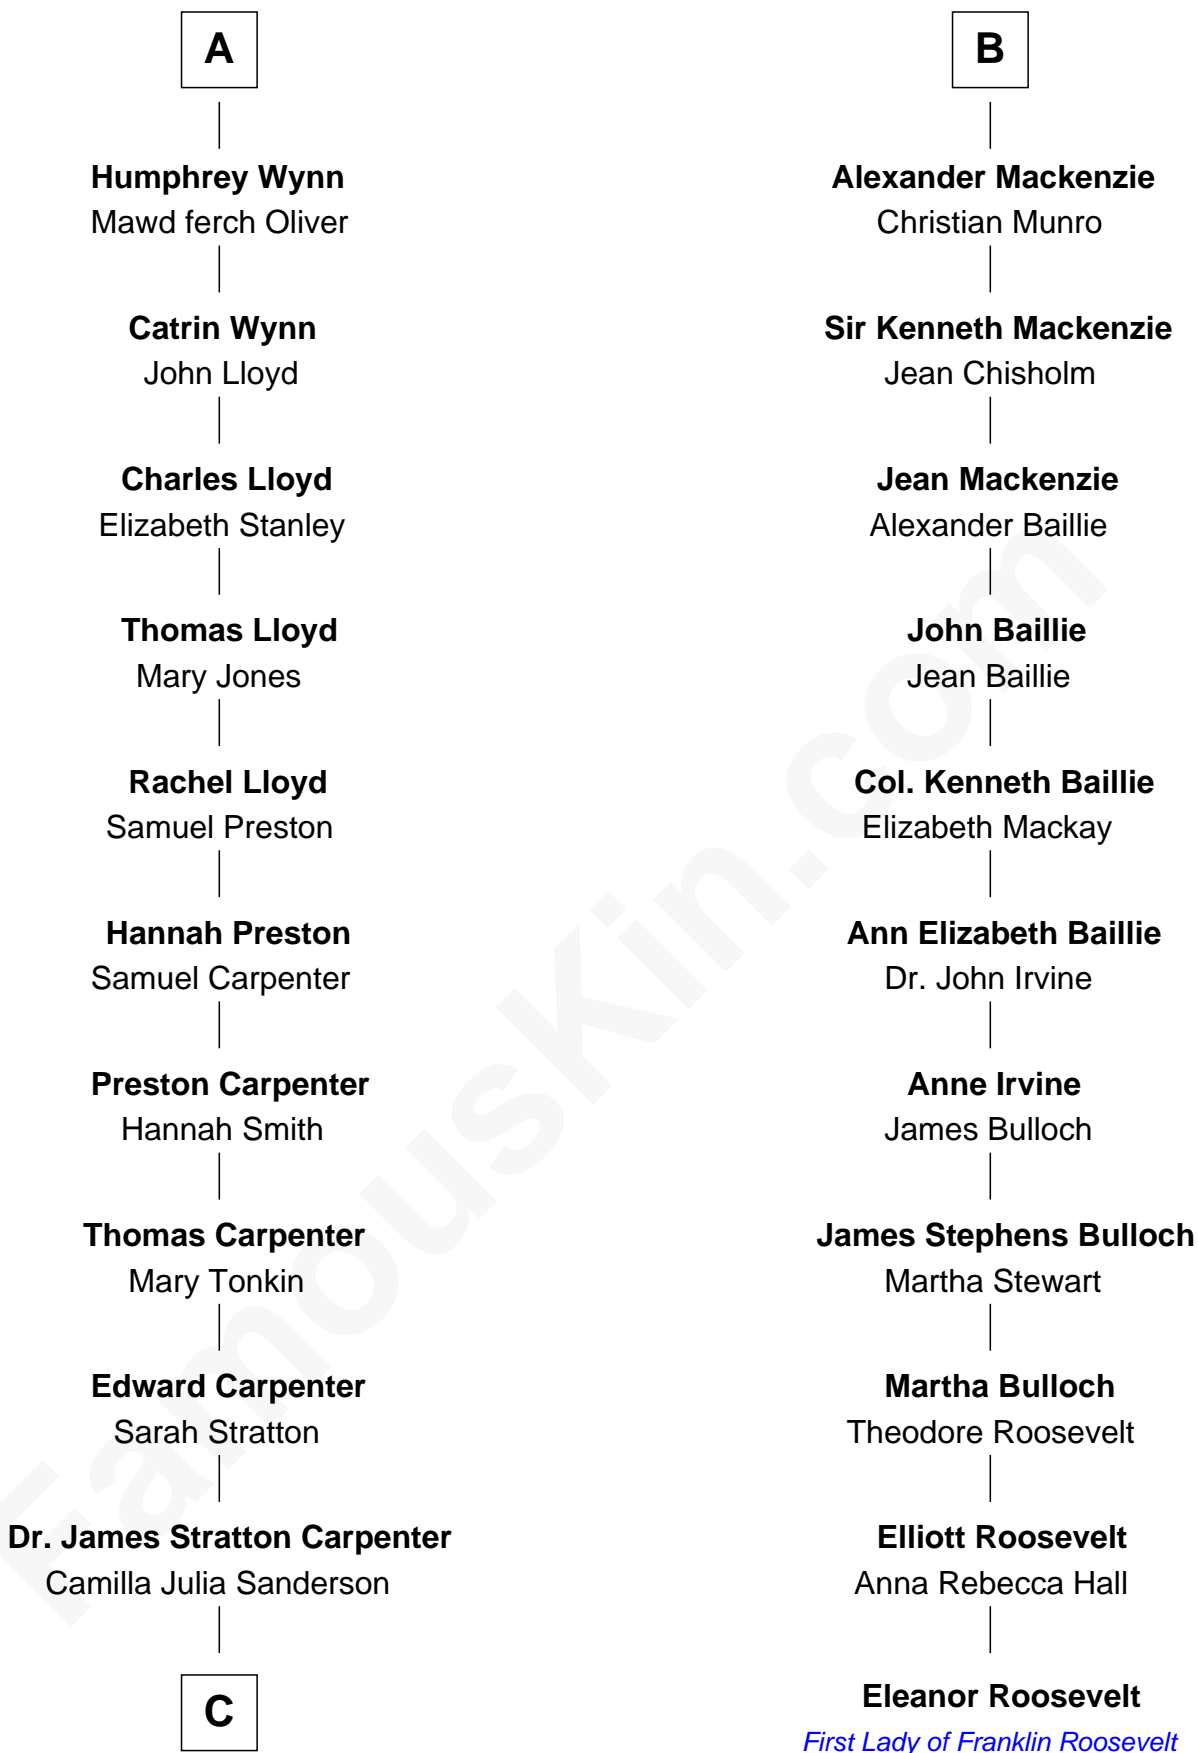

FamousKin.com
Relationship Chart of
Mary Chapin Carpenter
Singer and Songwriter

17th cousin 4 times removed of

Eleanor Roosevelt
First Lady of President Franklin D. Roosevelt

C

Dr. John Thomas Carpenter

Eliza Adelaide Hill

Dr. James Stratton Carpenter

Lillian Louise Chapin

Chapin Carpenter

Ruth Smythe

Chapin Carpenter

Mary Bowie Robertson

Mary Chapin Carpenter

Singer and Songwriter