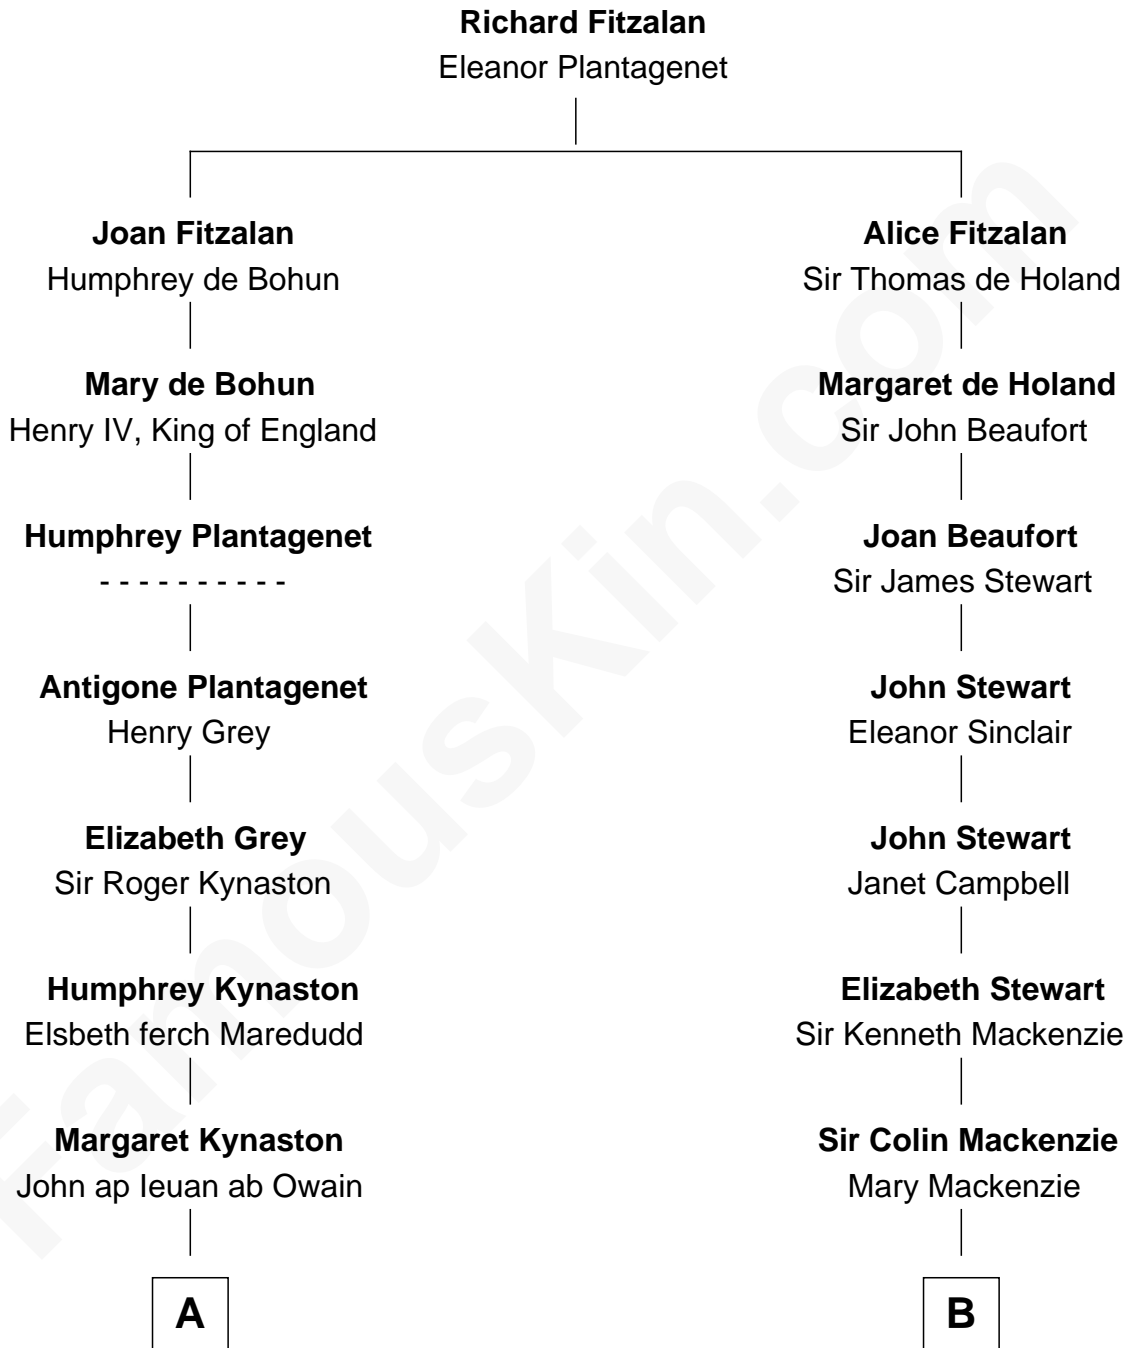

FamousKin.com
Relationship Chart of
Mary Chapin Carpenter
Singer and Songwriter

17th cousin 4 times removed of

Eleanor Roosevelt
First Lady of President Franklin D. Roosevelt

C

Dr. John Thomas Carpenter

Eliza Adelaide Hill

Dr. James Stratton Carpenter

Lillian Louise Chapin

Chapin Carpenter

Ruth Smythe

Chapin Carpenter

Mary Bowie Robertson

Mary Chapin Carpenter

Singer and Songwriter