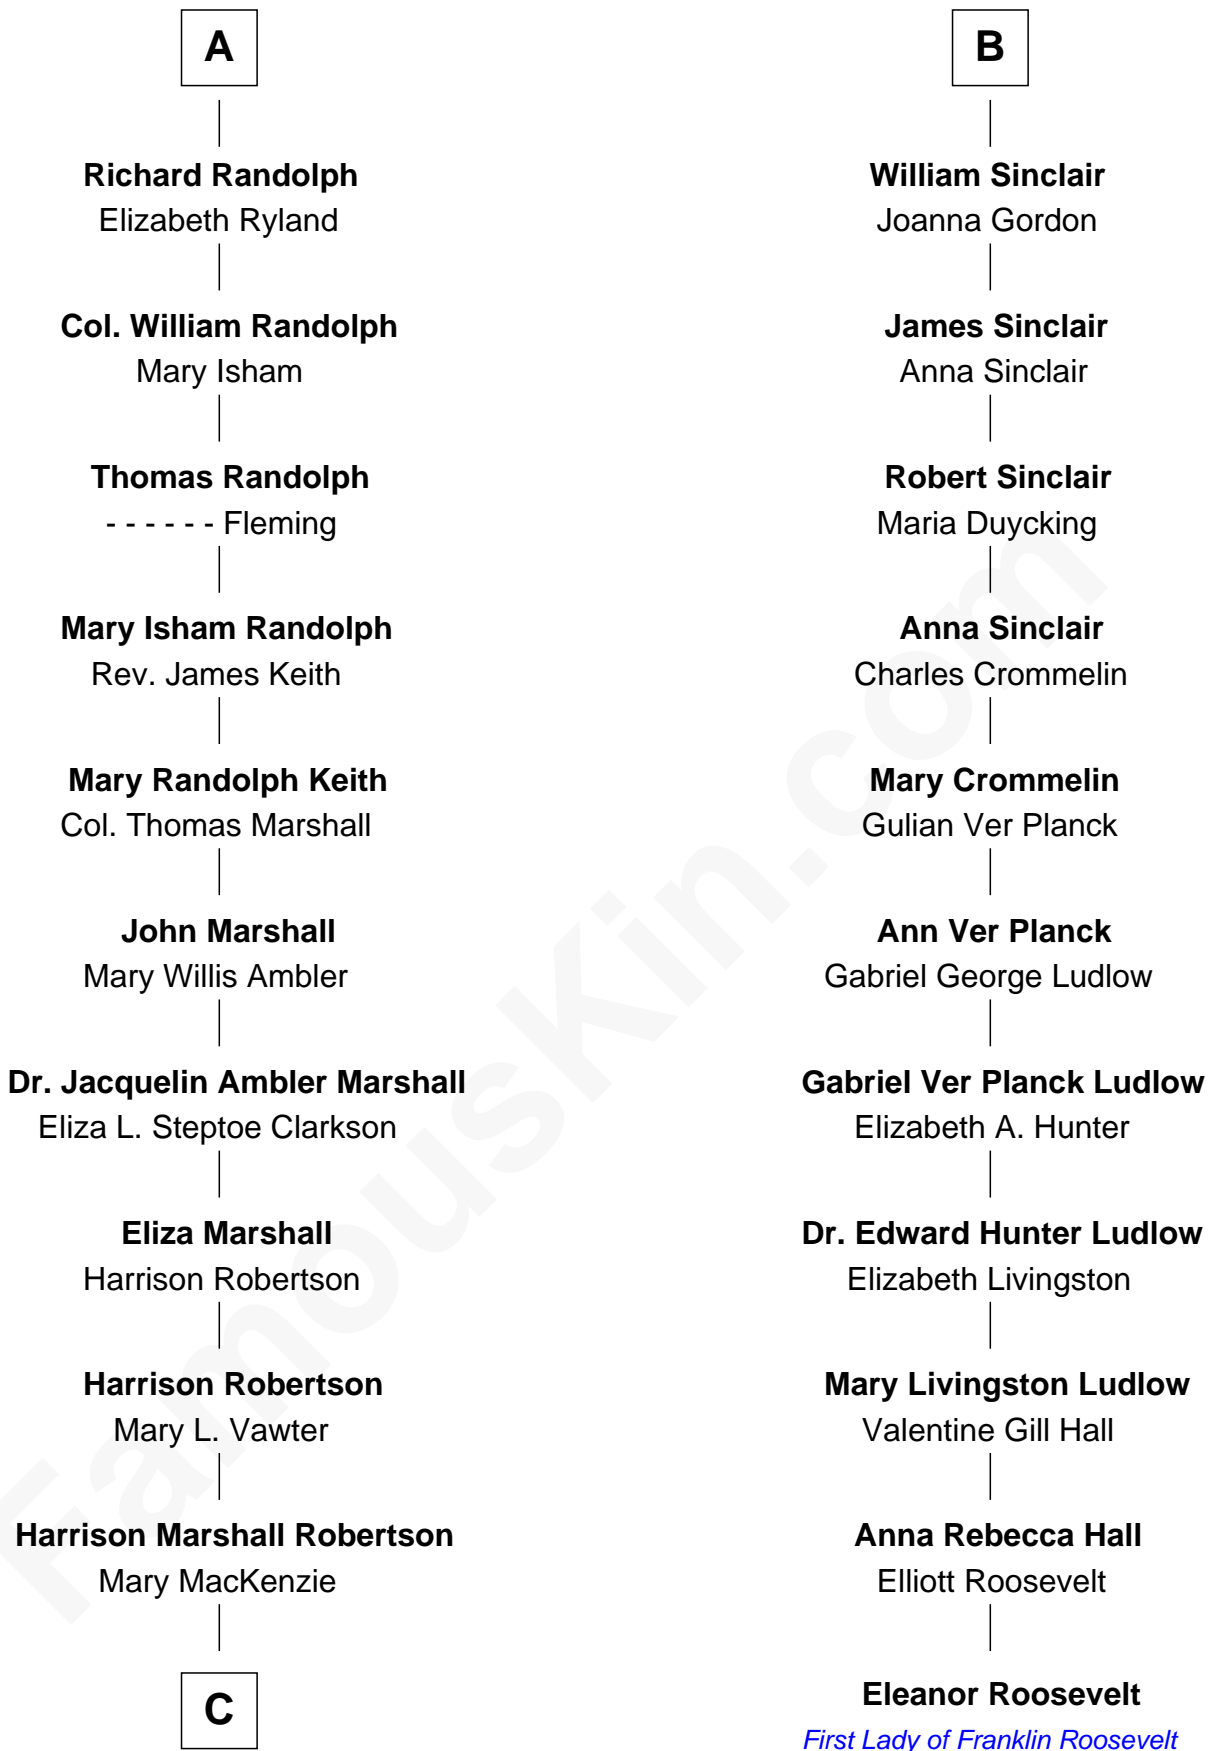

FamousKin.com
Relationship Chart of
Mary Chapin Carpenter
Singer and Songwriter

17th cousin 1 time removed of

Eleanor Roosevelt
First Lady of President Franklin D. Roosevelt

C

—
Mary Bowie Robertson

Chapin Carpenter

—
Mary Chapin Carpenter

Singer and Songwriter

FamousKin.com