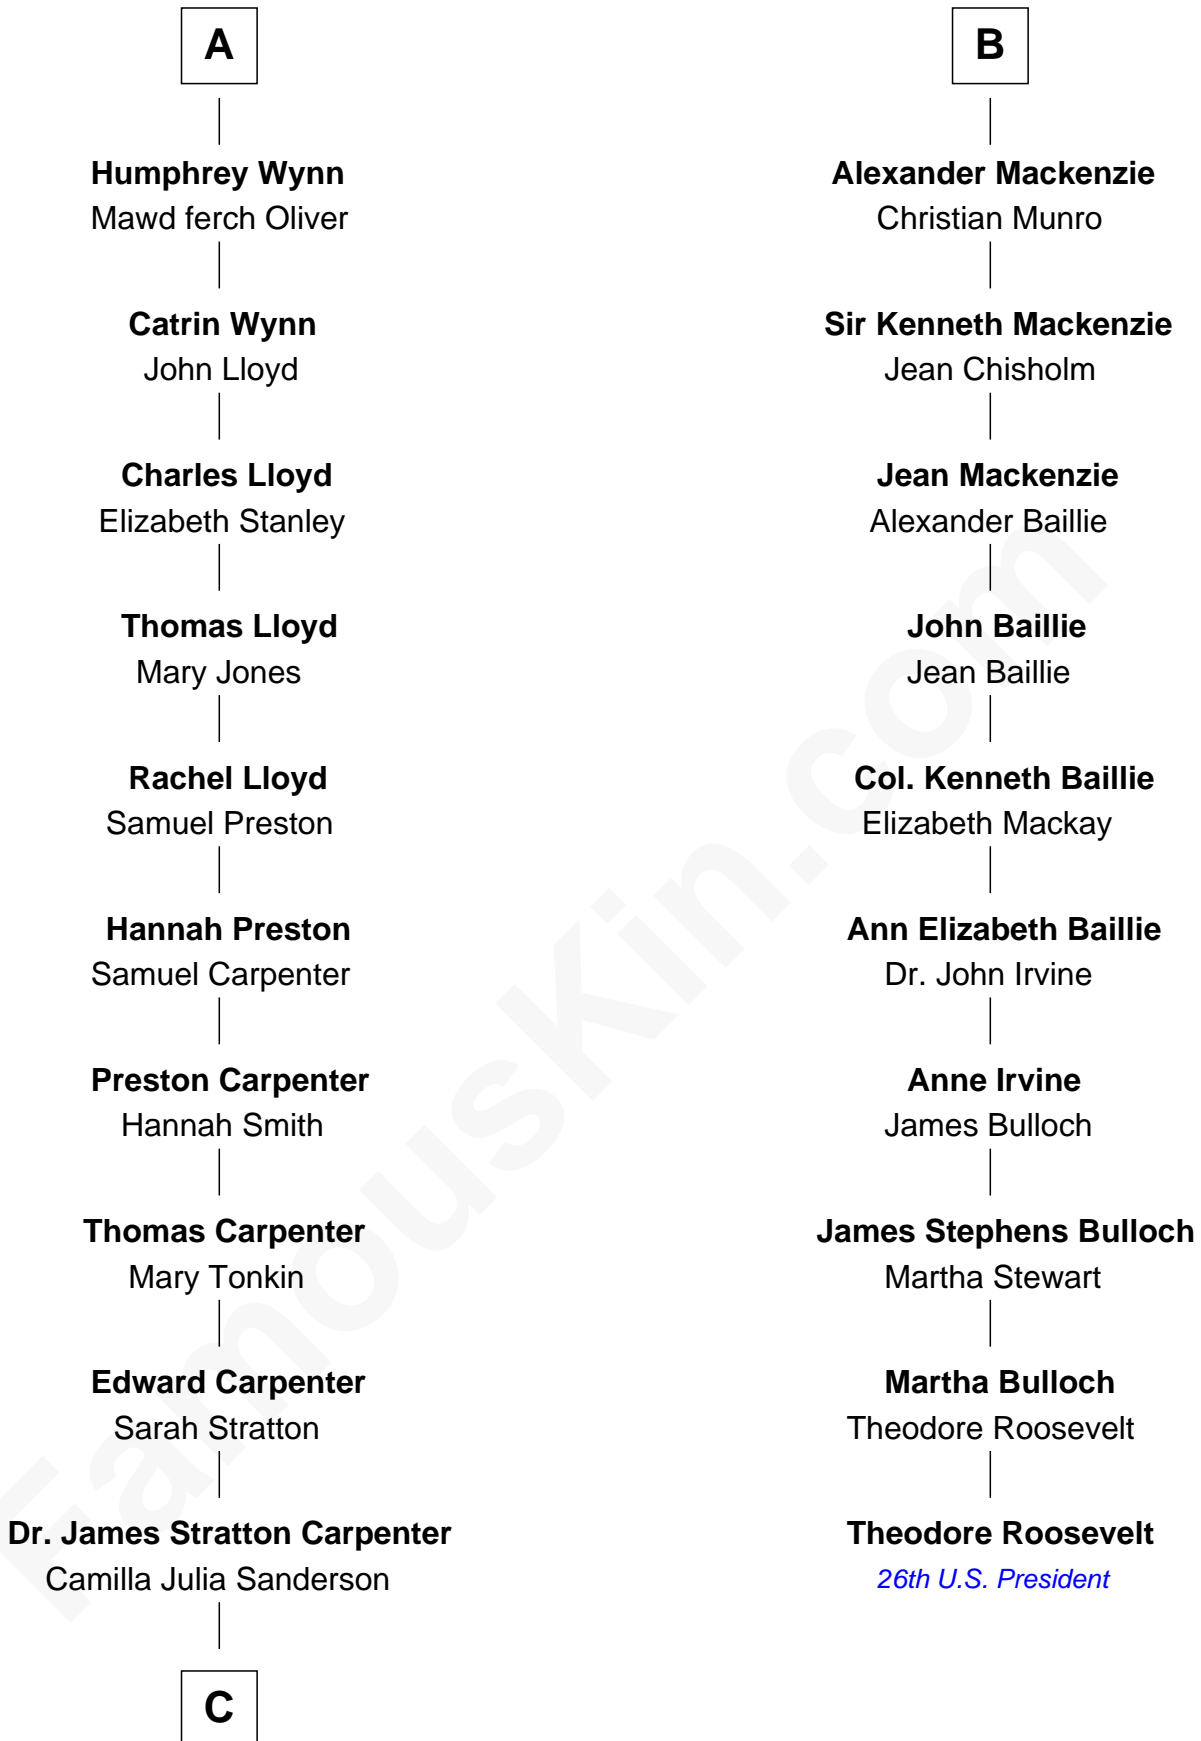

**FamousKin.com**  
**Relationship Chart of**  
**Mary Chapin Carpenter**  
*Singer and Songwriter*

**16th cousin 5 times removed of**  
**Theodore Roosevelt**  
*26th U.S. President*

**C**

Dr. John Thomas Carpenter

Eliza Adelaide Hill

Dr. James Stratton Carpenter

Lillian Louise Chapin

Chapin Carpenter

Ruth Smythe

Chapin Carpenter

Mary Bowie Robertson

Mary Chapin Carpenter