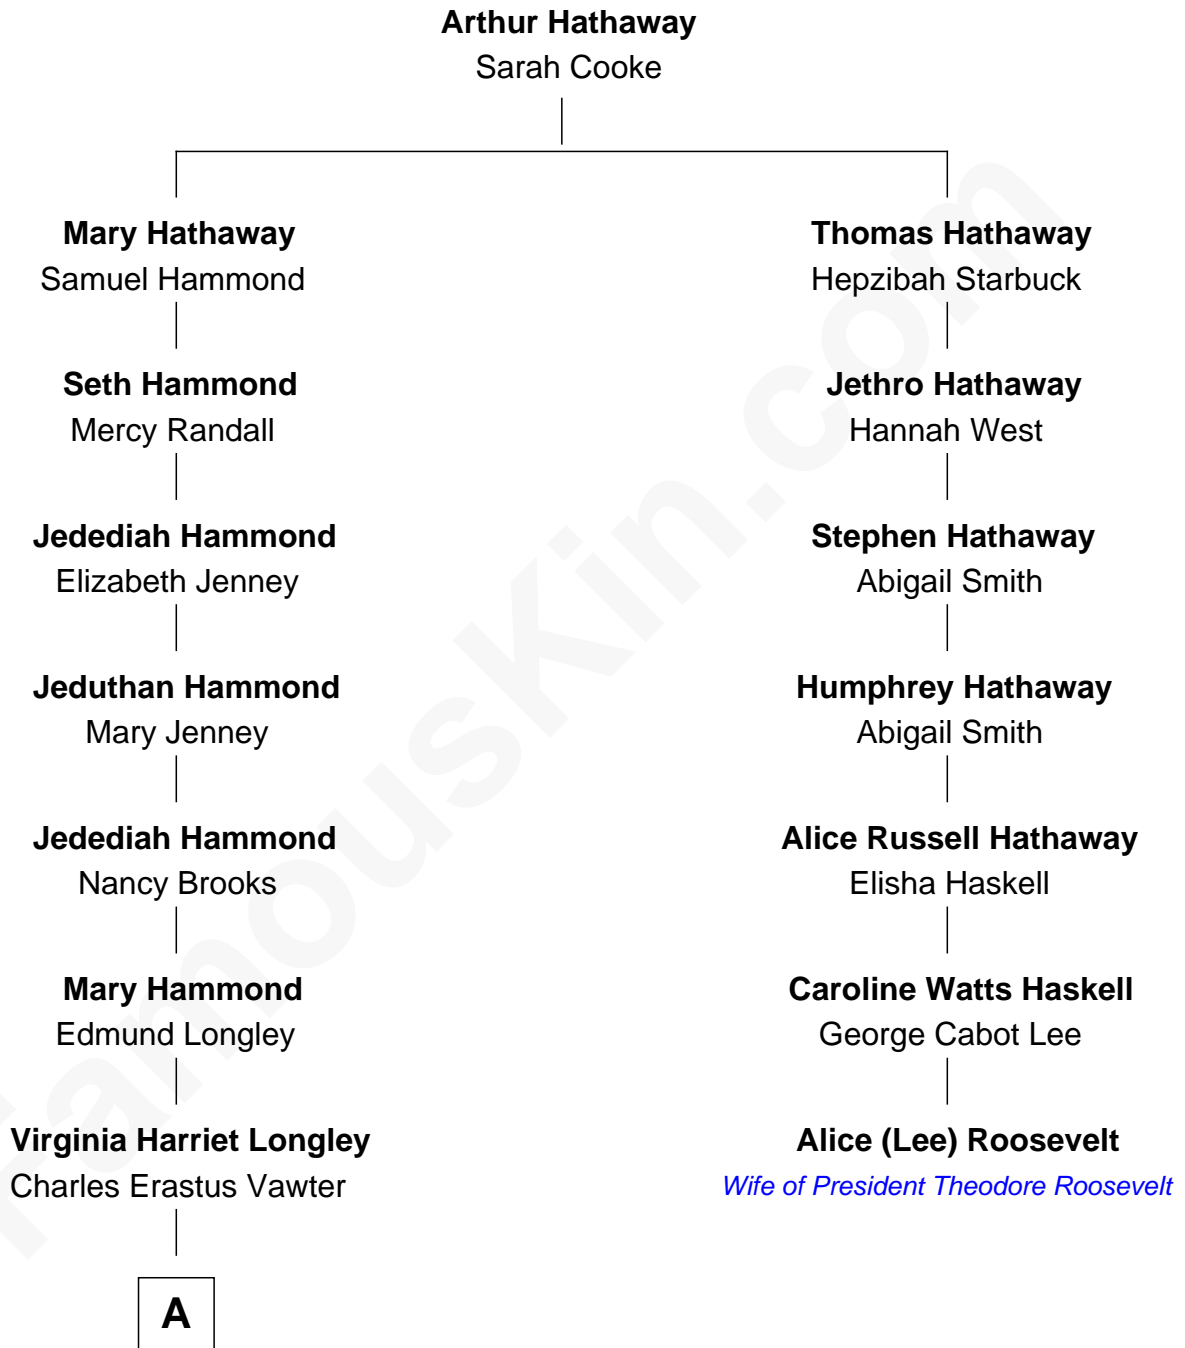

**FamousKin.com**  
**Relationship Chart of**  
**Mary Chapin Carpenter**  
*Singer and Songwriter*

6th cousin 4 times removed of

**Alice (Lee) Roosevelt**  
*First Wife of President Theodore Roosevelt*

**A**

—  
**Mary L. Vawter**  
Harrison Robertson

—  
**Harrison Marshall Robertson**  
Mary MacKenzie

—  
**Mary Bowie Robertson**  
Chapin Carpenter

—  
**Mary Chapin Carpenter**  
*Singer and Songwriter*