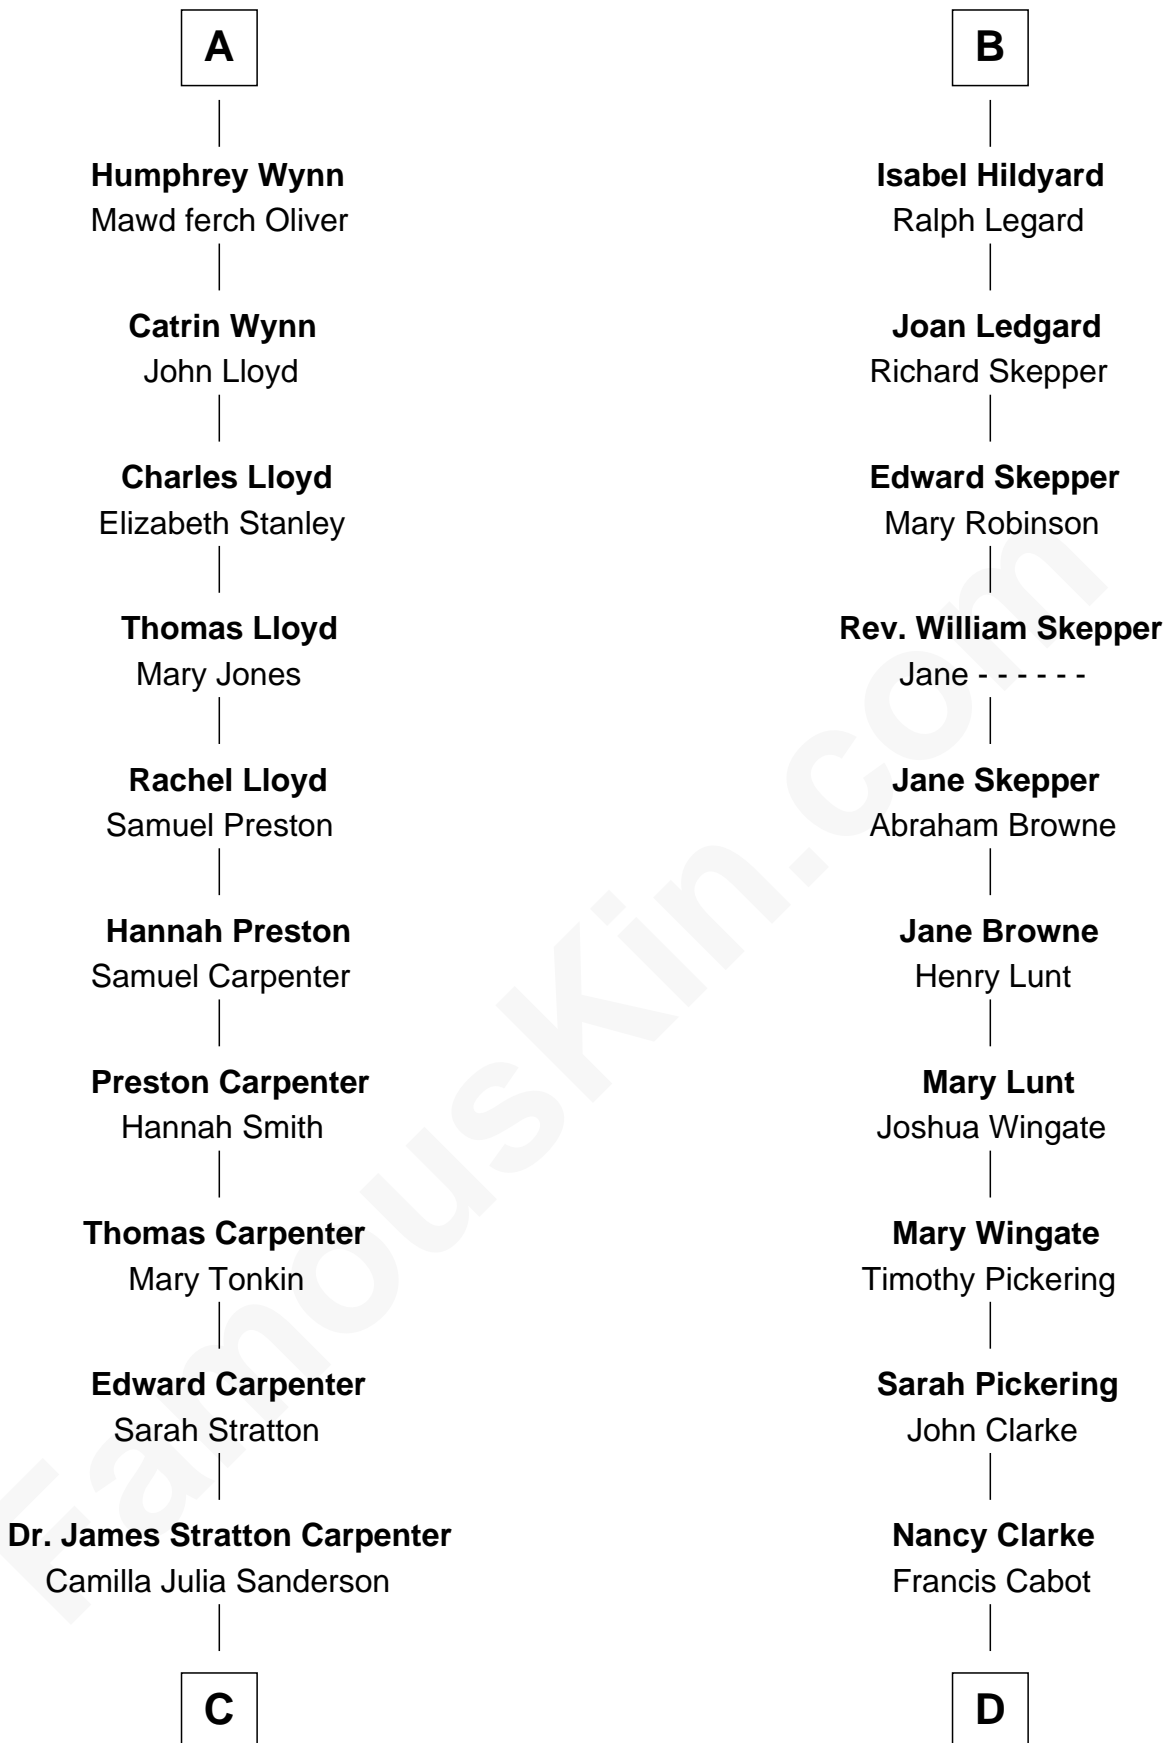

**FamousKin.com**  
**Relationship Chart of**  
**Mary Chapin Carpenter**  
*Singer and Songwriter*

20th cousin 1 time removed of

**Alice (Lee) Roosevelt**  
*First Wife of President Theodore Roosevelt*

**C**

**Dr. John Thomas Carpenter**

Eliza Adelaide Hill

**Dr. James Stratton Carpenter**

Lillian Louise Chapin

**Chapin Carpenter**

Ruth Smythe

**Chapin Carpenter**

Mary Bowie Robertson

**Mary Chapin Carpenter**

*Singer and Songwriter*

**D**

**Mary Ann Cabot**

Nathaniel Cabot Lee

**John Clarke Lee**

Harriet Paine Rose