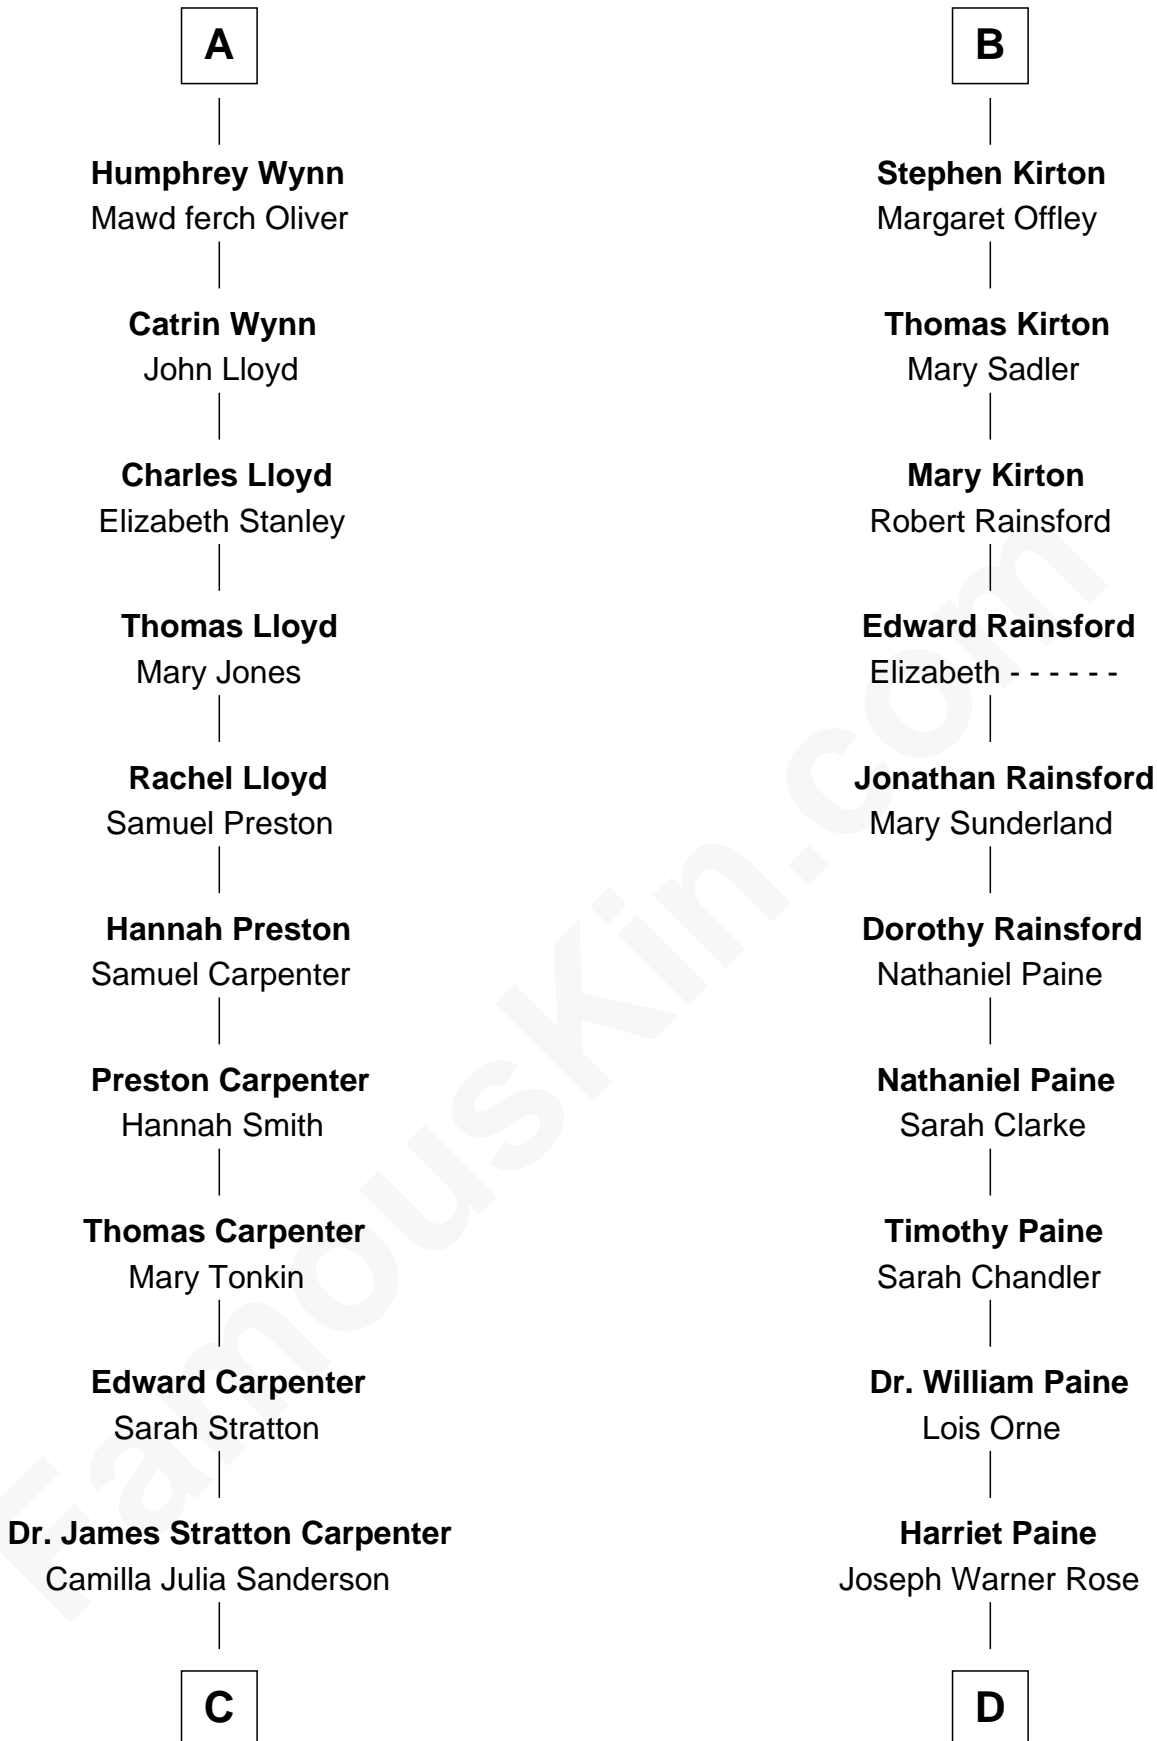

FamousKin.com
Relationship Chart of
Mary Chapin Carpenter
Singer and Songwriter

19th cousin 2 times removed of

Alice (Lee) Roosevelt
First Wife of President Theodore Roosevelt

C

Dr. John Thomas Carpenter

Eliza Adelaide Hill

Dr. James Stratton Carpenter

Lillian Louise Chapin

Chapin Carpenter

Ruth Smythe

Chapin Carpenter

Mary Bowie Robertson

Mary Chapin Carpenter

Singer and Songwriter

D

Harriet Paine Rose

John Clarke Lee

George Cabot Lee

Caroline Watts Haskell

Alice (Lee) Roosevelt

Wife of President Theodore Roosevelt