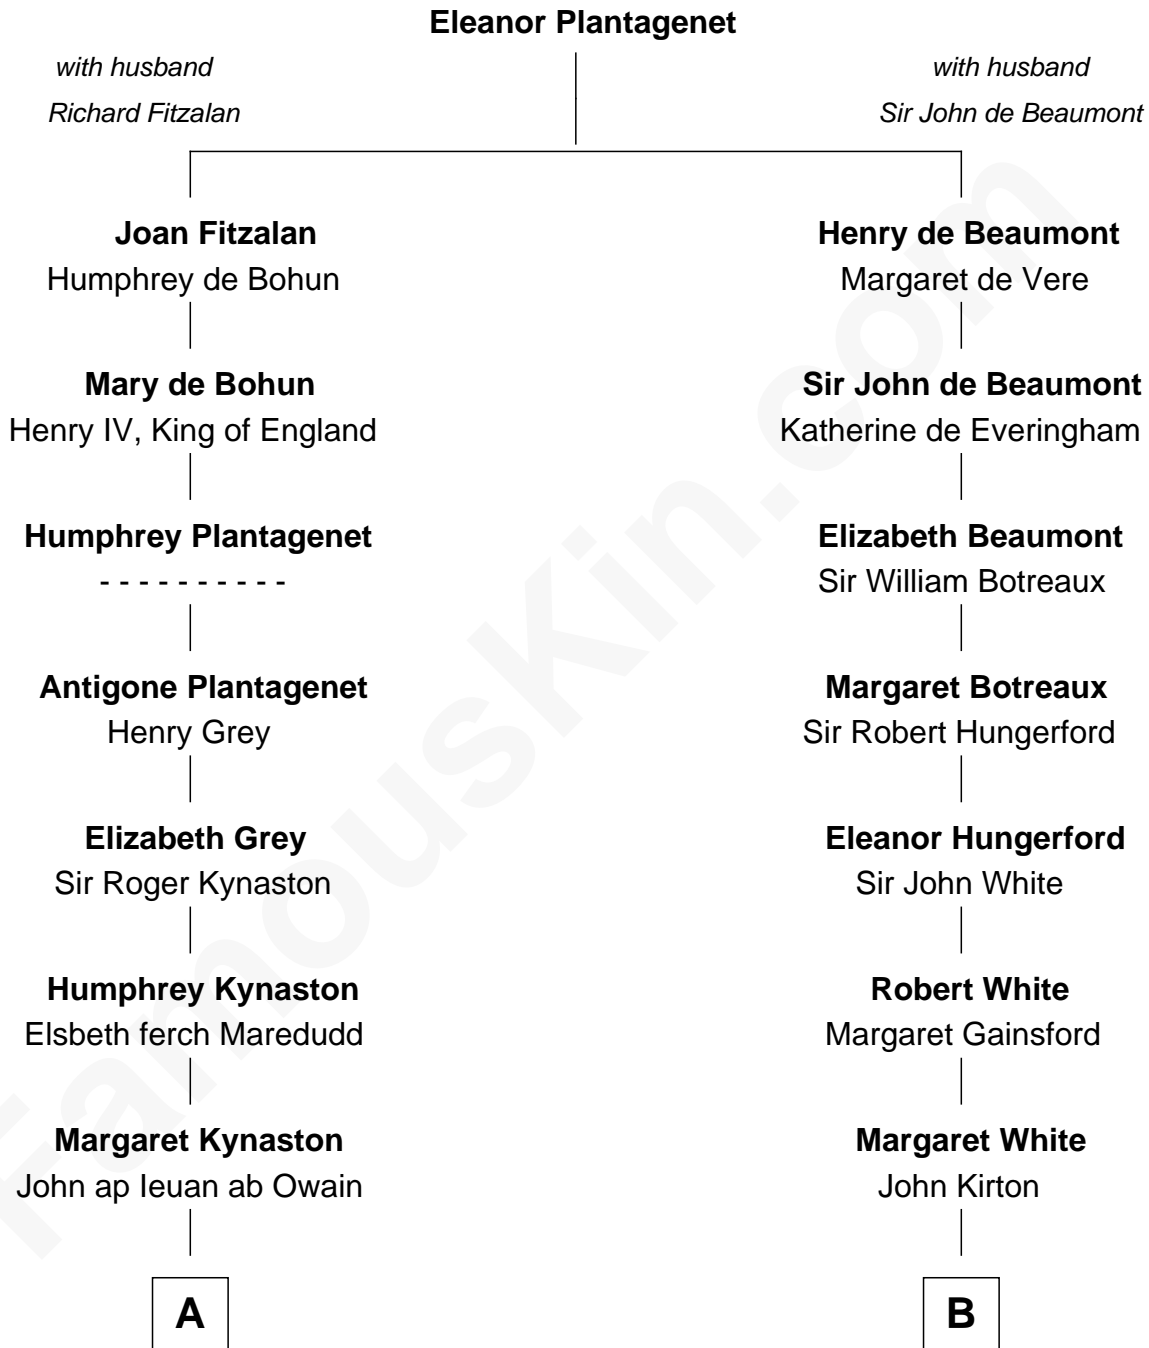

FamousKin.com
Relationship Chart of
Mary Chapin Carpenter
Singer and Songwriter

19th cousin 2 times removed of

Alice (Lee) Roosevelt
First Wife of President Theodore Roosevelt

C

Dr. John Thomas Carpenter

Eliza Adelaide Hill

Dr. James Stratton Carpenter

Lillian Louise Chapin

Chapin Carpenter

Ruth Smythe

Chapin Carpenter

Mary Bowie Robertson

Mary Chapin Carpenter

Singer and Songwriter