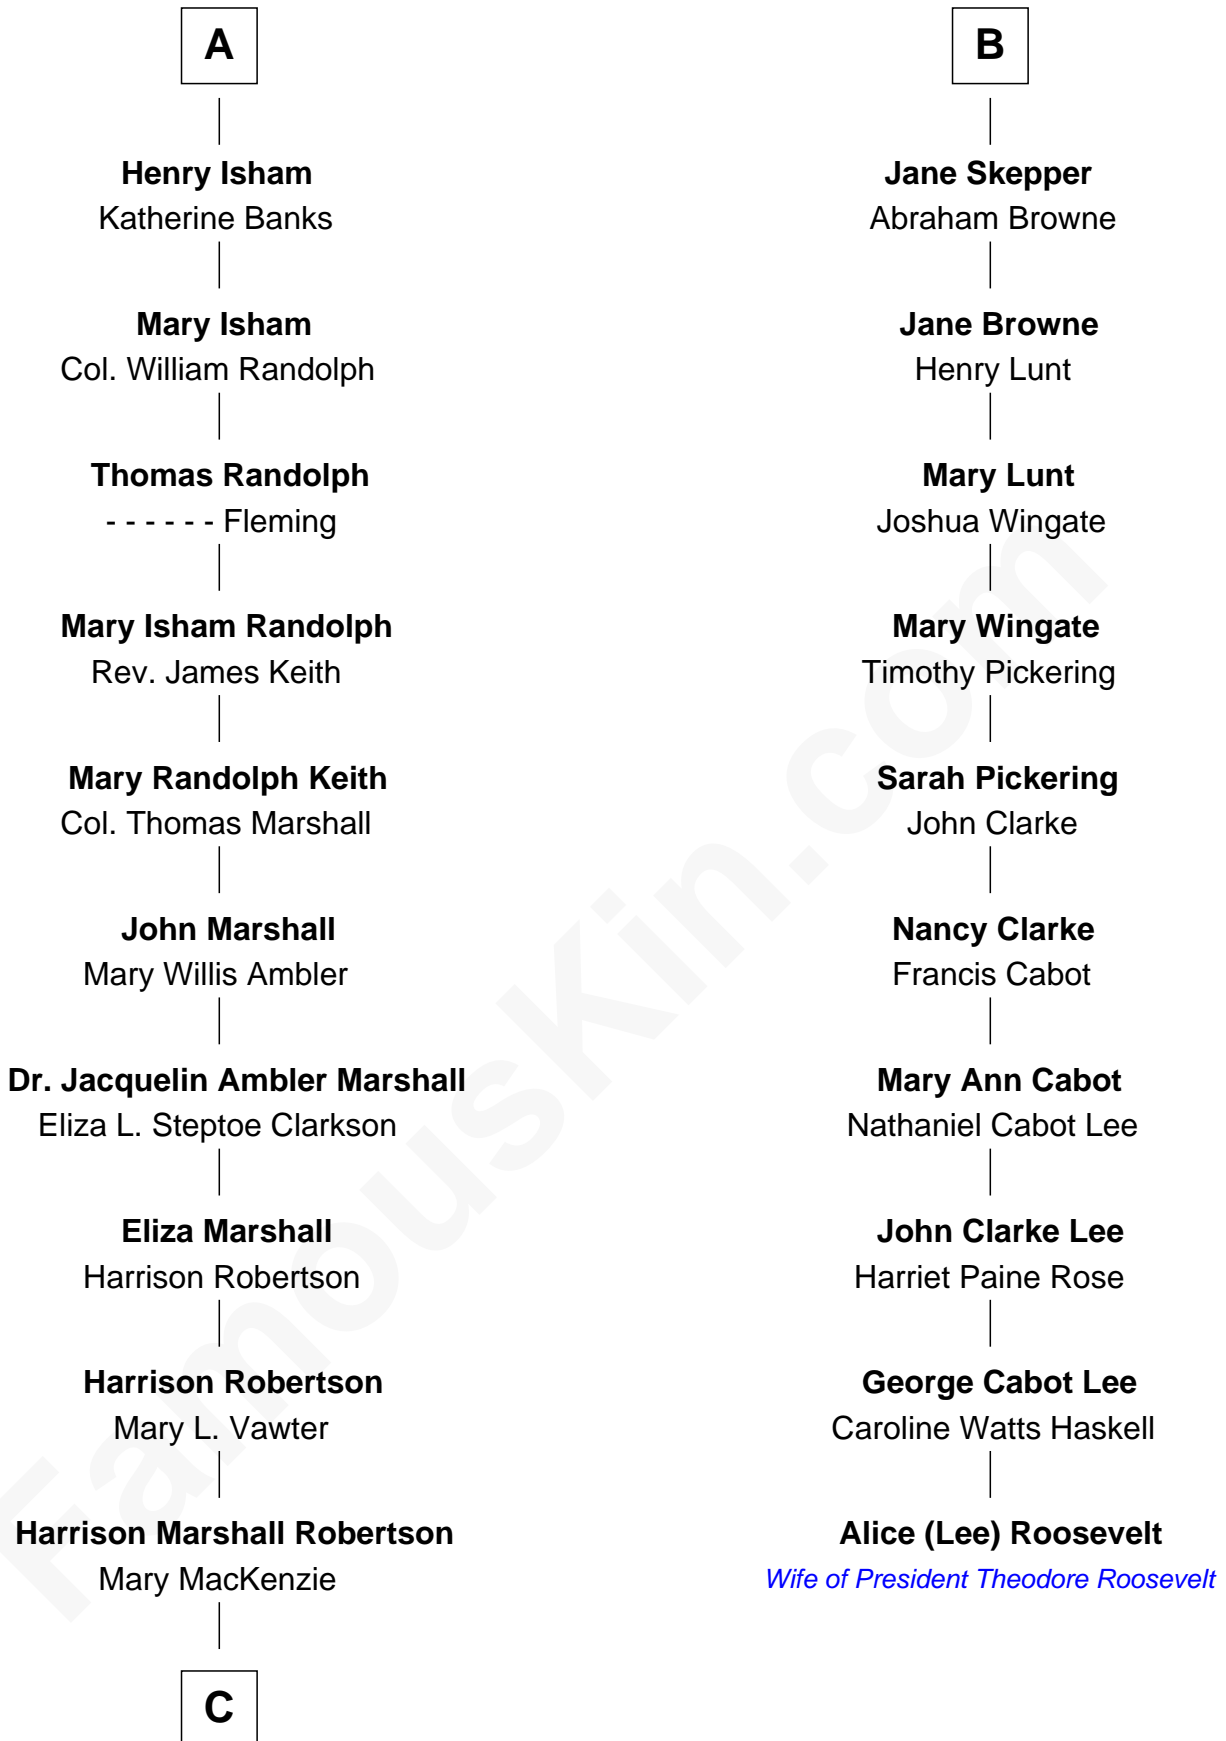

FamousKin.com
Relationship Chart of
Mary Chapin Carpenter
Singer and Songwriter

16th cousin 2 times removed of

Alice (Lee) Roosevelt
First Wife of President Theodore Roosevelt

C

—
Mary Bowie Robertson

Chapin Carpenter

—
Mary Chapin Carpenter

Singer and Songwriter

FamousKin.com