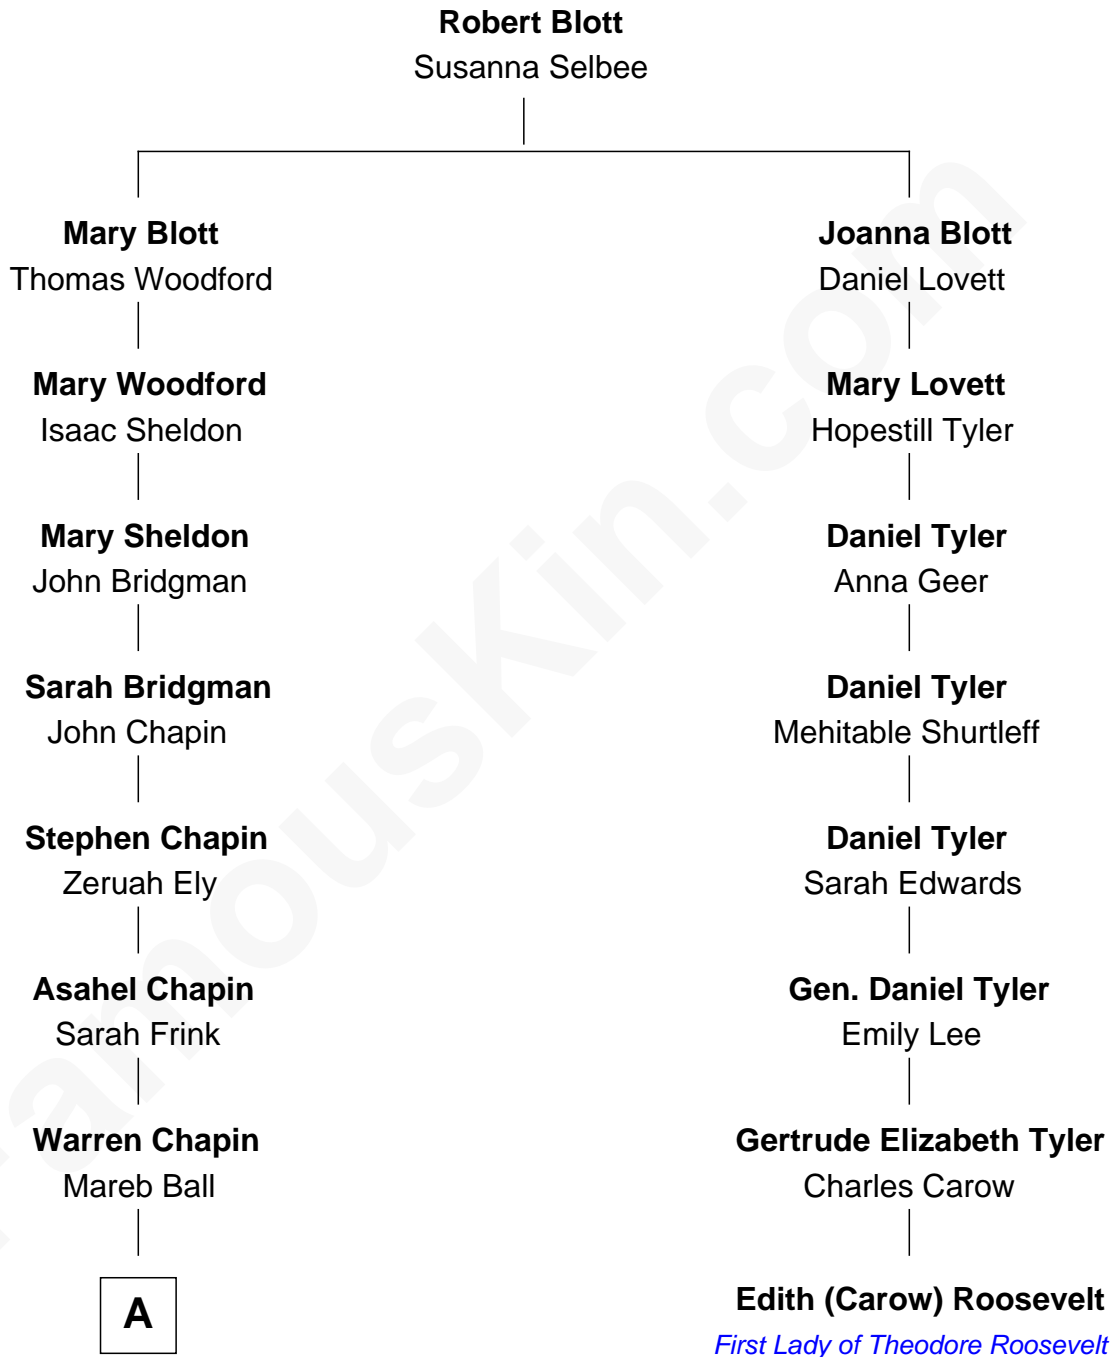

**FamousKin.com**  
**Relationship Chart of**  
**Mary Chapin Carpenter**  
*Singer and Songwriter*

**7th cousin 4 times removed of**  
**Edith (Carow) Roosevelt**  
*First Lady of President Theodore Roosevelt*

**A**

—  
**Asahel Chapin**

Louise J. Horton

—  
**Lillian Louise Chapin**

Dr. James Stratton Carpenter

—  
**Chapin Carpenter**

Ruth Smythe

—  
**Chapin Carpenter**

Mary Bowie Robertson

—  
**Mary Chapin Carpenter**

*Singer and Songwriter*