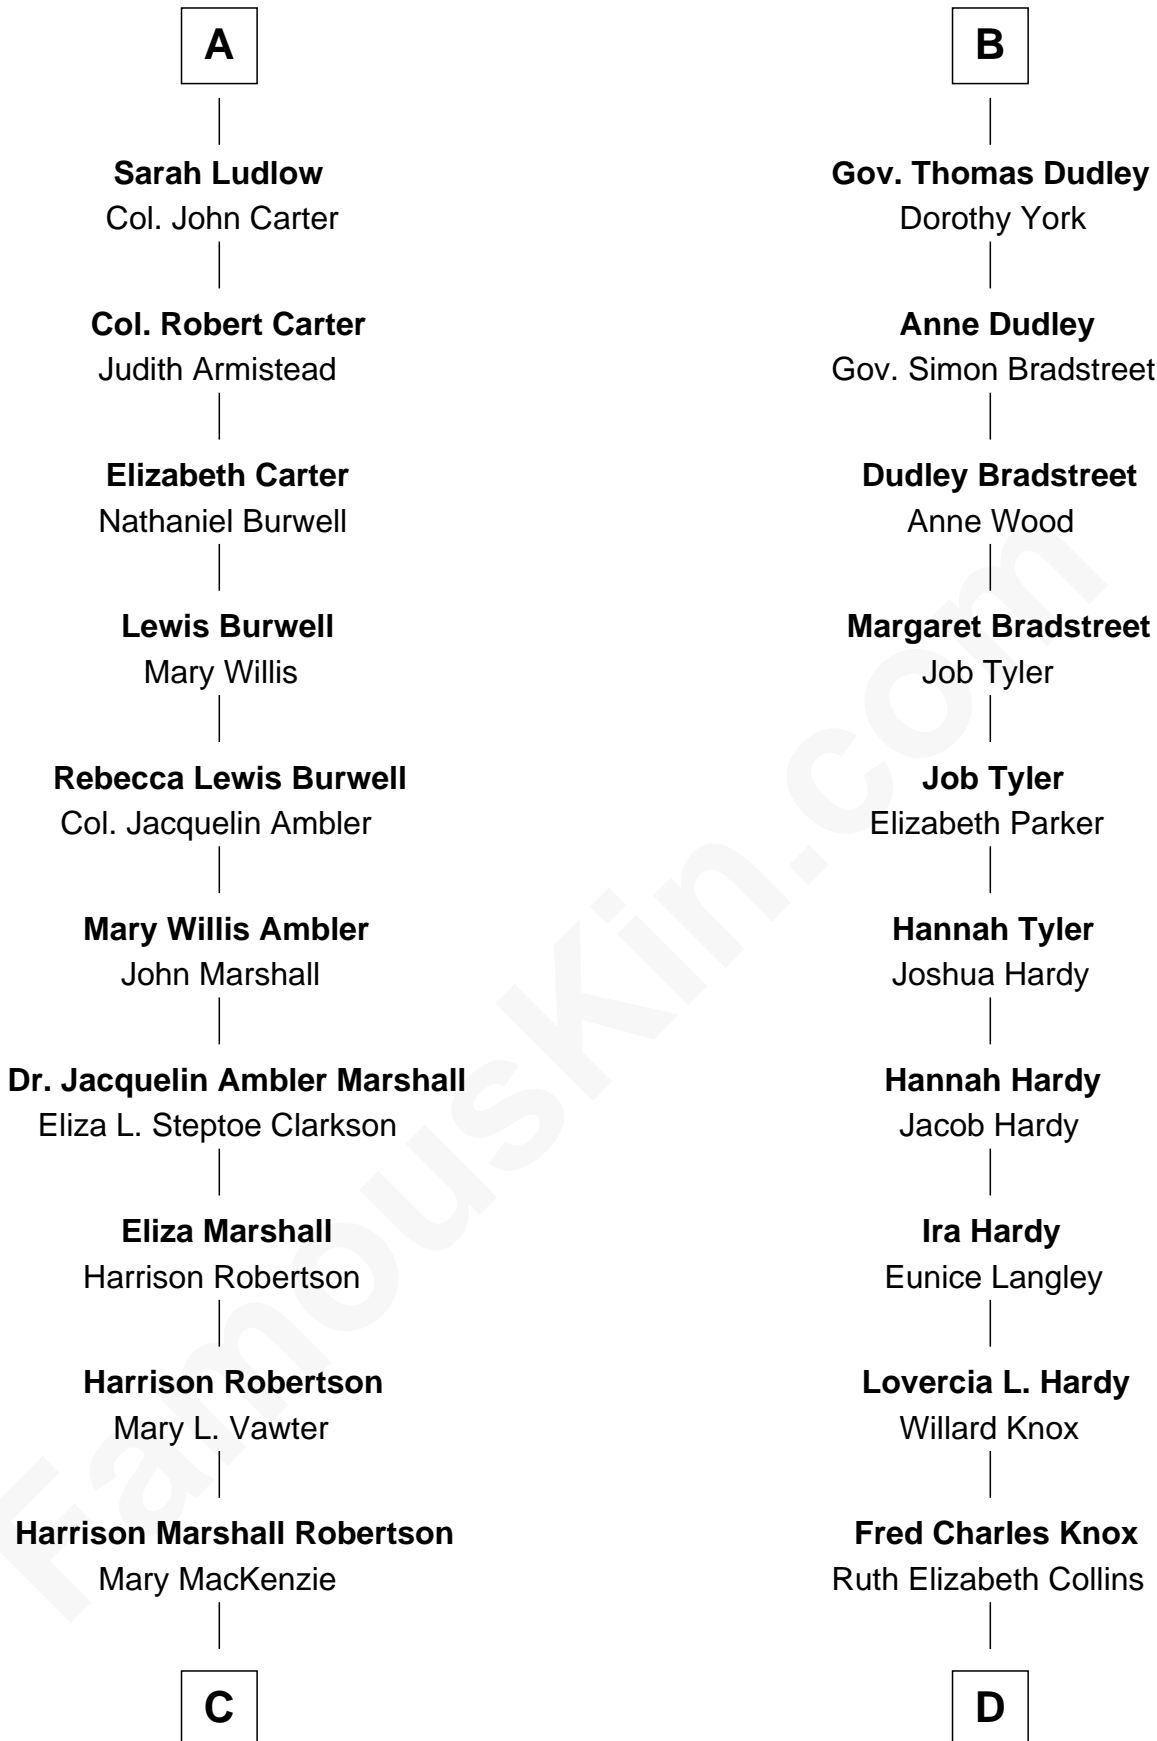

FamousKin.com
Relationship Chart of
Mary Chapin Carpenter
Singer and Songwriter

18th cousin 1 time removed of

James Taylor
Singer-Songwriter

Sir Walter Blount
 Sancha de Ayala

Sir Thomas Blount
 Margaret de Gresley

Sir Edward Sutton
 Cecily Willoughby

Edith Windsor
 George Ludlow

Sir John Sutton
 Cecily Grey

Thomas Ludlow
 Jane Pyle

Sir Henry Dudley
 ----- Ashton

Gabriel Ludlow
 Phillis -----

Roger Dudley
 Susanna Thorne

A

B

C

Mary Bowie Robertson
Chapin Carpenter

Mary Chapin Carpenter
Singer and Songwriter

D

Ella Angelique Knox
Henry Herman Woodard

Gertrude Arline Woodard
Dr. Isaac Montrose Taylor