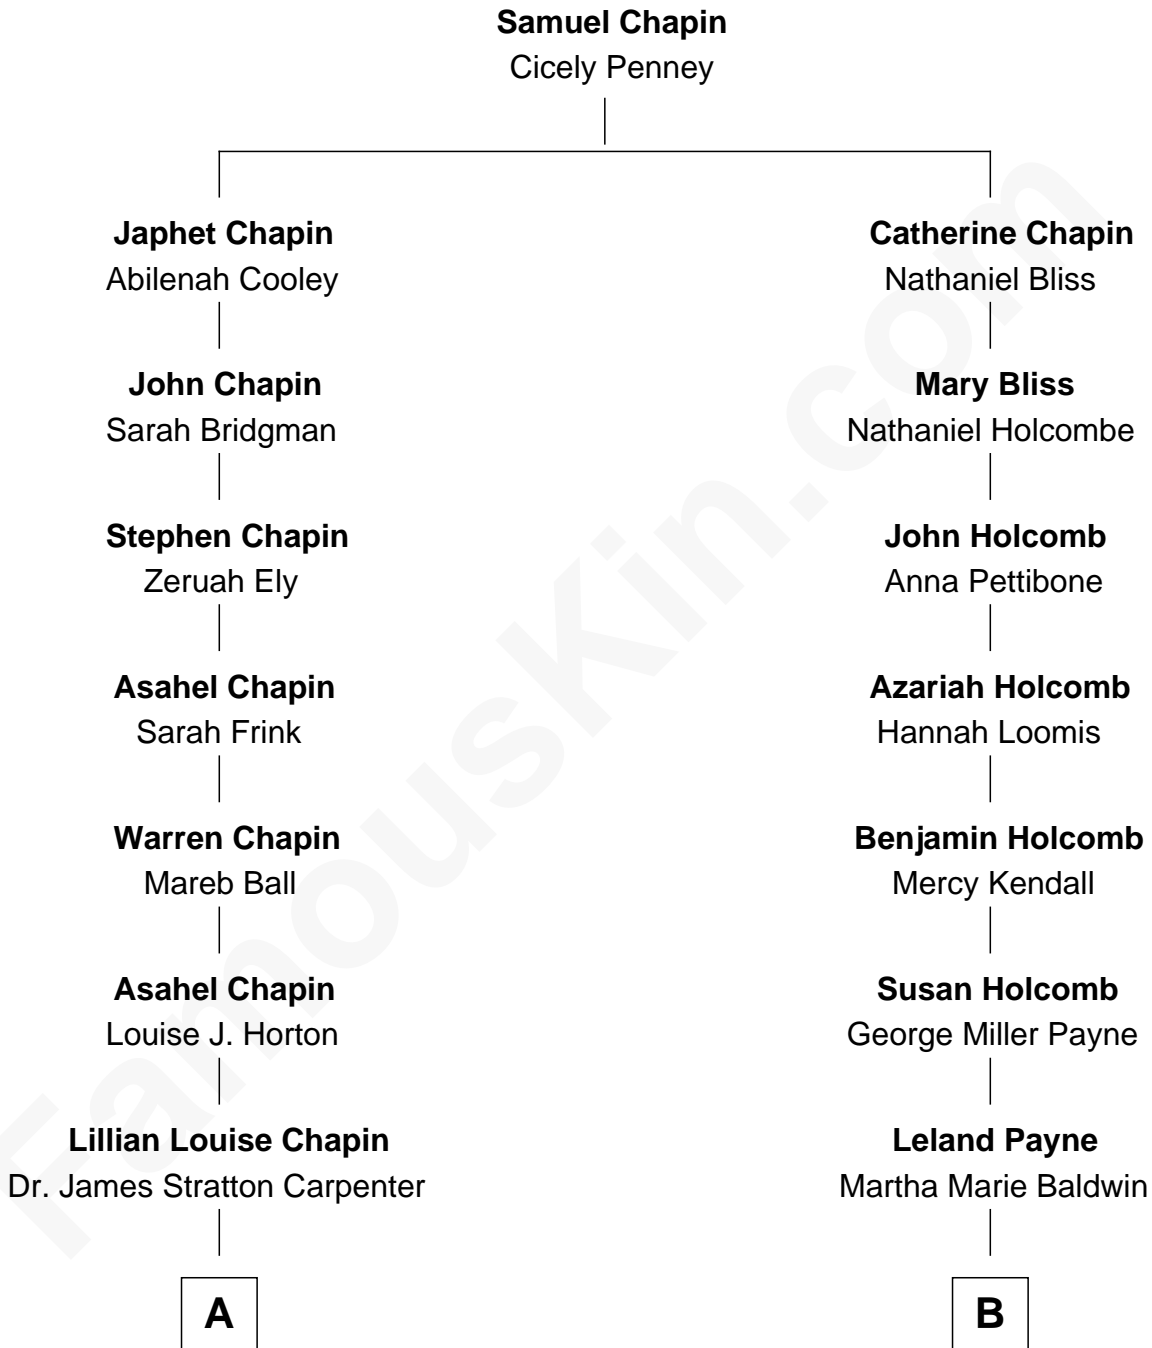

FamousKin.com
Relationship Chart of
Mary Chapin Carpenter
Singer and Songwriter

9th cousin 1 time removed of
Dan Quayle
44th U.S. Vice-President

A

Chapin Carpenter

Ruth Smythe

Chapin Carpenter

Mary Bowie Robertson

Mary Chapin Carpenter

Singer and Songwriter

B

Eva Baldwin Payne

Dr. Lyman Edward Ott

Martha M. Ott

Eugene Collins Pulliam

Martha Corinne Pulliam