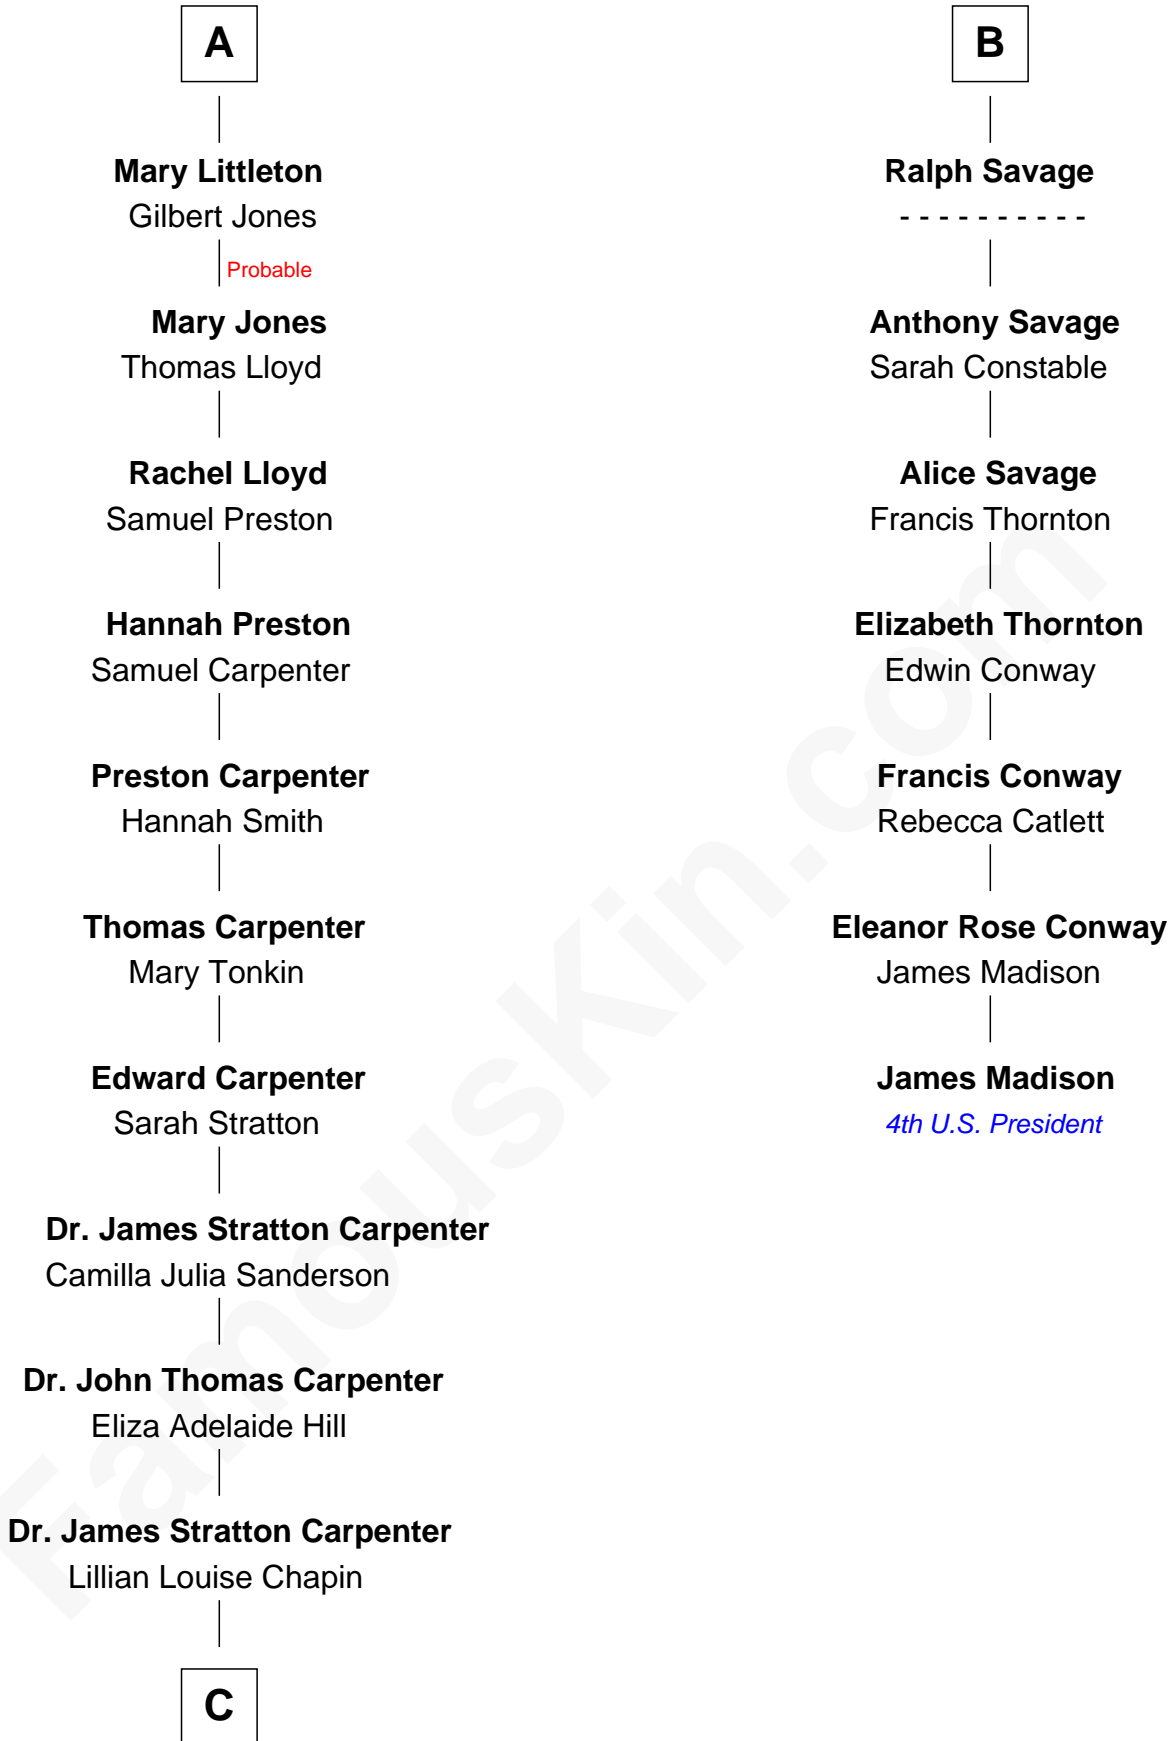

**FamousKin.com**  
**Relationship Chart of**  
**Mary Chapin Carpenter**  
*Singer and Songwriter*

13th cousin 6 times removed of

**James Madison**  
*4th U.S. President*

**Sir Edmund Ferrers**

Ellen Roche

**Sir William Ferrers**

Elizabeth Belknap

**Anne Ferrers**

Sir Walter Devereux

**Elizabeth Devereux**

Sir Richard Corbet

**Elizabeth Corbet**

Thomas Trentham

**Katherine Trentham**

Thomas Hackluyt

**Mary Hackluyt**

Edmund Walter

**Mary Walter**

Sir Edward Littleton

**A**

**Margaret Ferrers**

Sir Christopher Savage

**Francis Savage**

Anne Sheldon

**Walter Savage**

Elizabeth Hall

**B**

**C**

—  
**Chapin Carpenter**