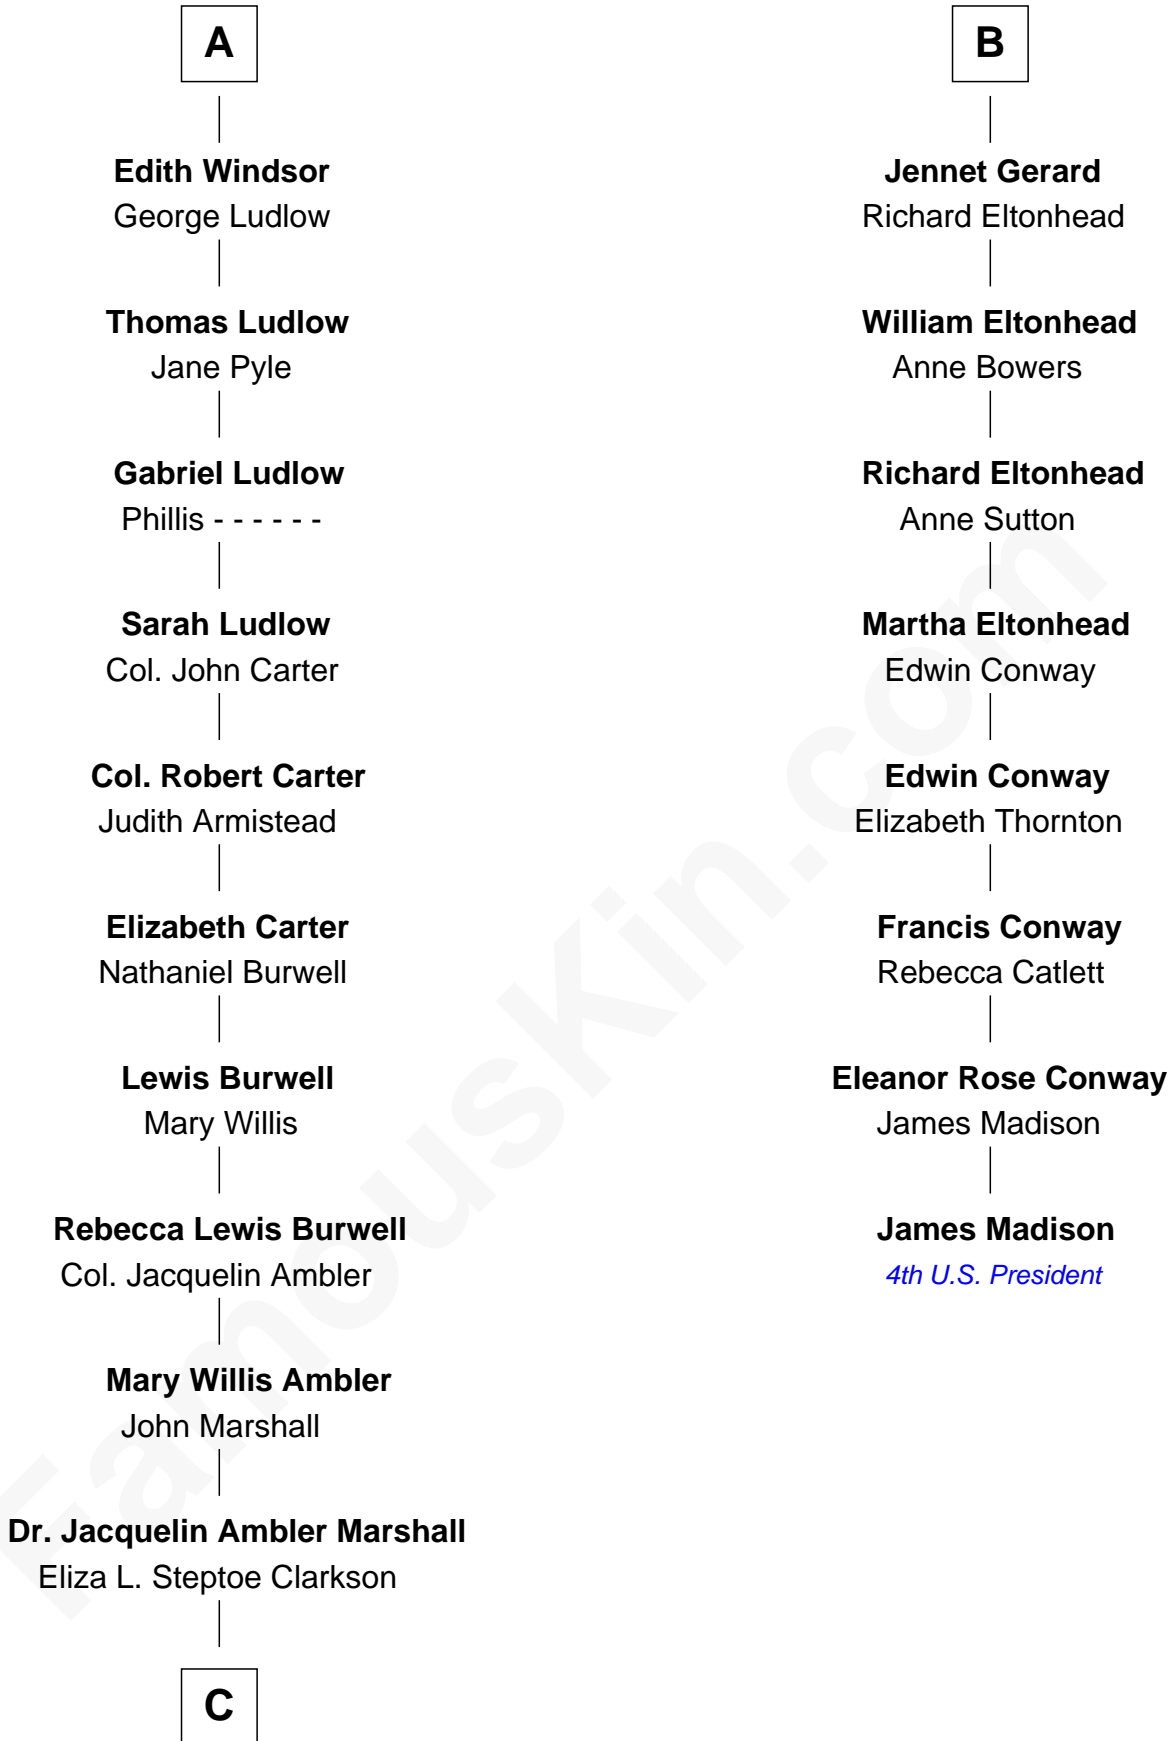

**FamousKin.com**  
**Relationship Chart of**  
**Mary Chapin Carpenter**  
*Singer and Songwriter*

14th cousin 7 times removed of

**James Madison**  
*4th U.S. President*

**Humphrey de Bohun**  
 Elizabeth Plantagenet

**C**

**Eliza Marshall**  
Harrison Robertson

**Harrison Robertson**  
Mary L. Vawter

**Harrison Marshall Robertson**  
Mary MacKenzie

**Mary Bowie Robertson**  
Chapin Carpenter

**Mary Chapin Carpenter**  
*Singer and Songwriter*