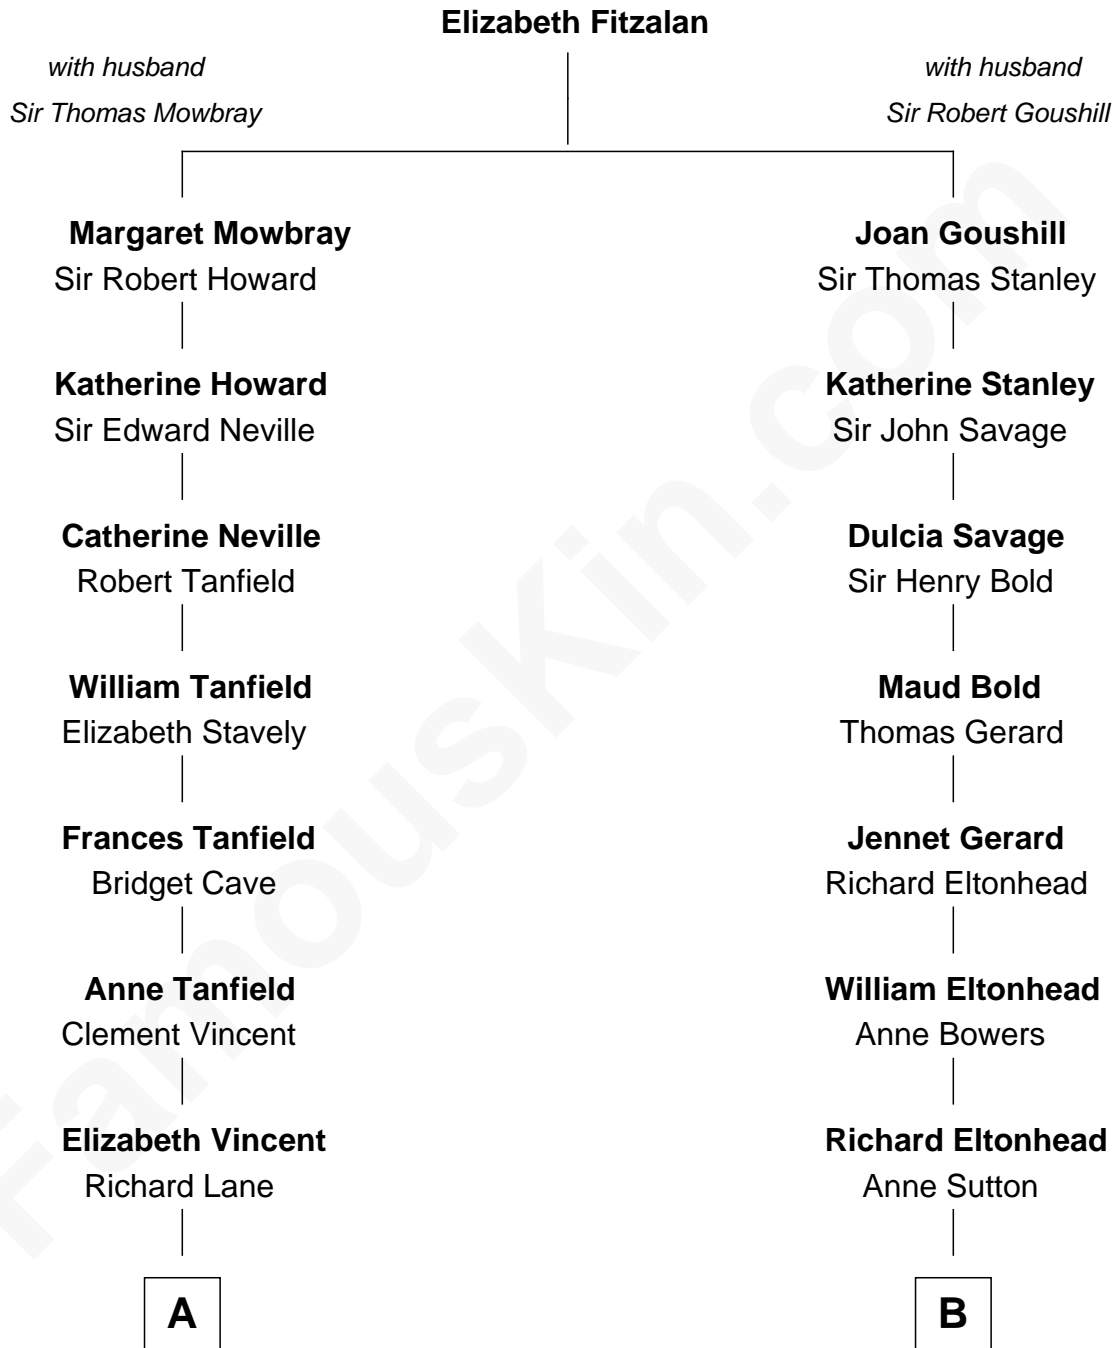

FamousKin.com
Relationship Chart of
Mary Chapin Carpenter
Singer and Songwriter

11th cousin 8 times removed of

James Madison
4th U.S. President

C

—
Harrison Marshall Robertson

Mary MacKenzie

—
Mary Bowie Robertson

Chapin Carpenter

—
Mary Chapin Carpenter

Singer and Songwriter

FamousKin.com