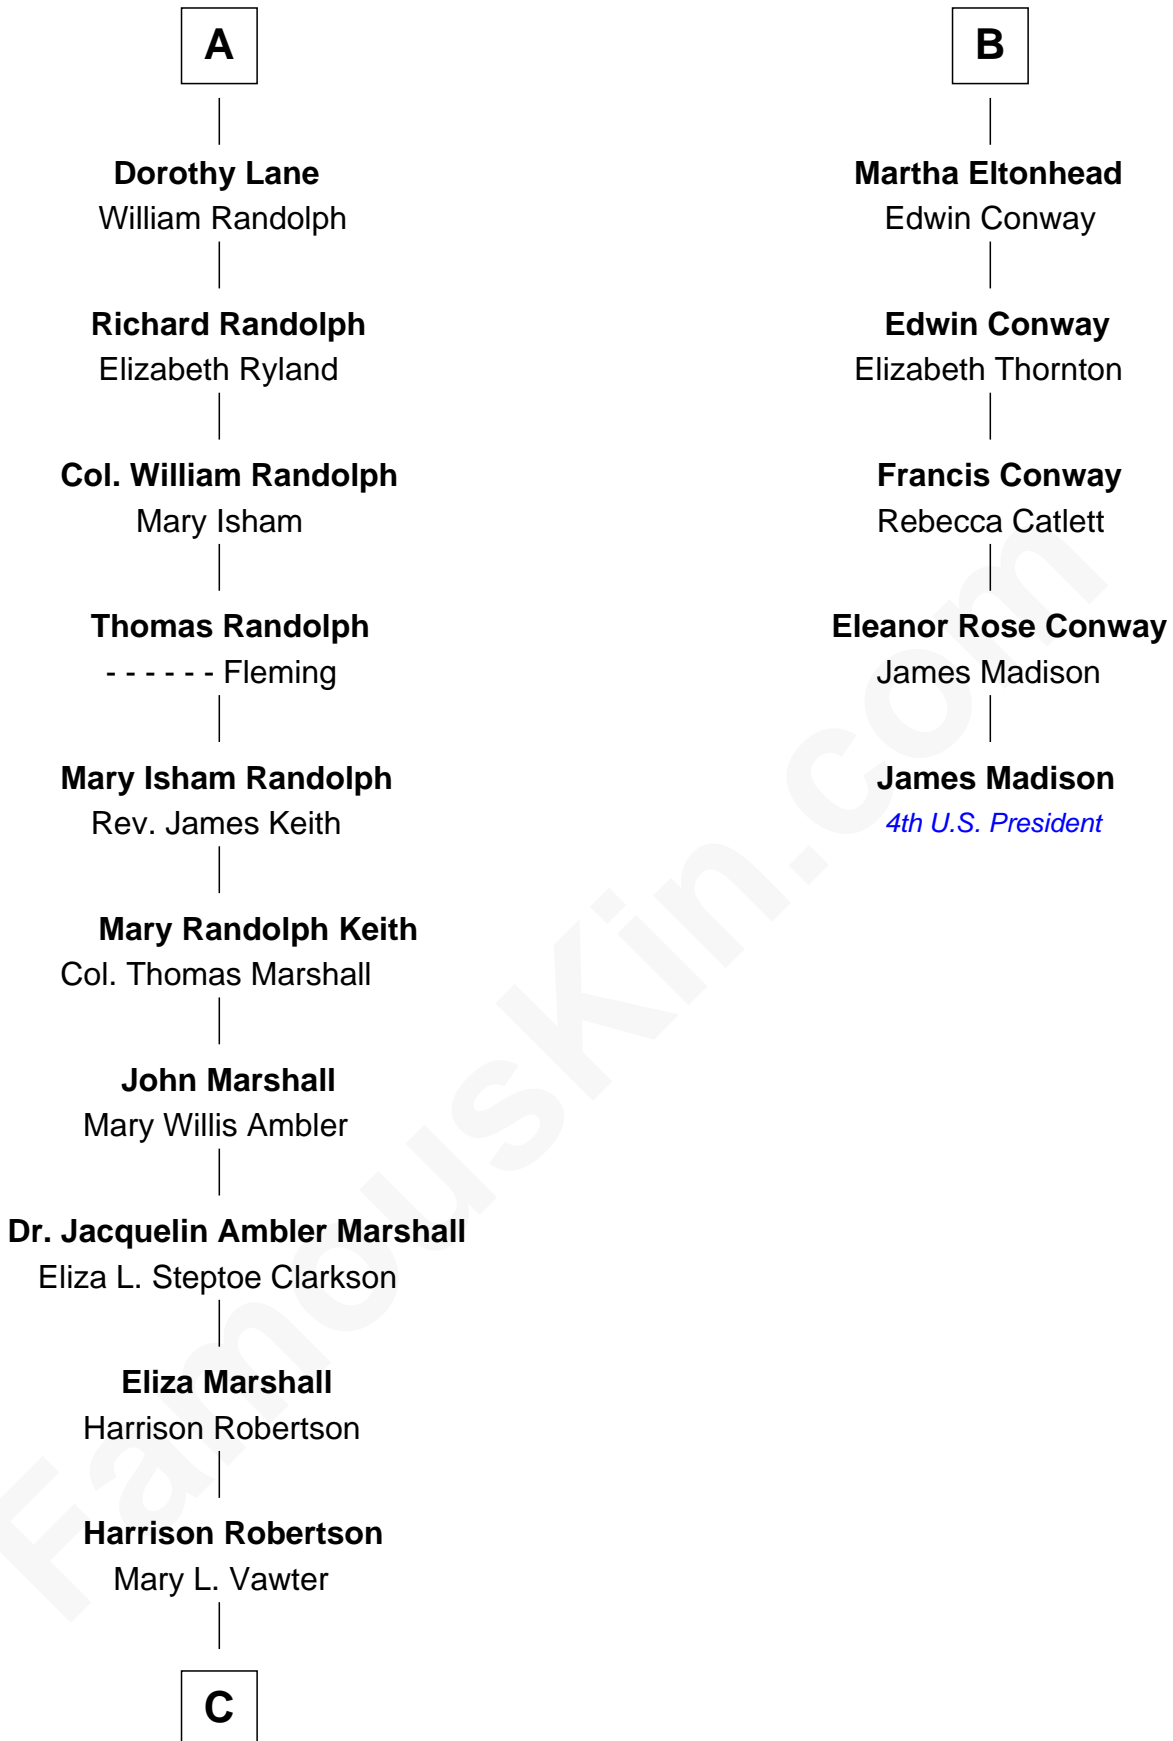

FamousKin.com
Relationship Chart of
Mary Chapin Carpenter
Singer and Songwriter

11th cousin 8 times removed of

James Madison
4th U.S. President

C

—
Harrison Marshall Robertson

Mary MacKenzie

—
Mary Bowie Robertson

Chapin Carpenter

—
Mary Chapin Carpenter

Singer and Songwriter

FamousKin.com