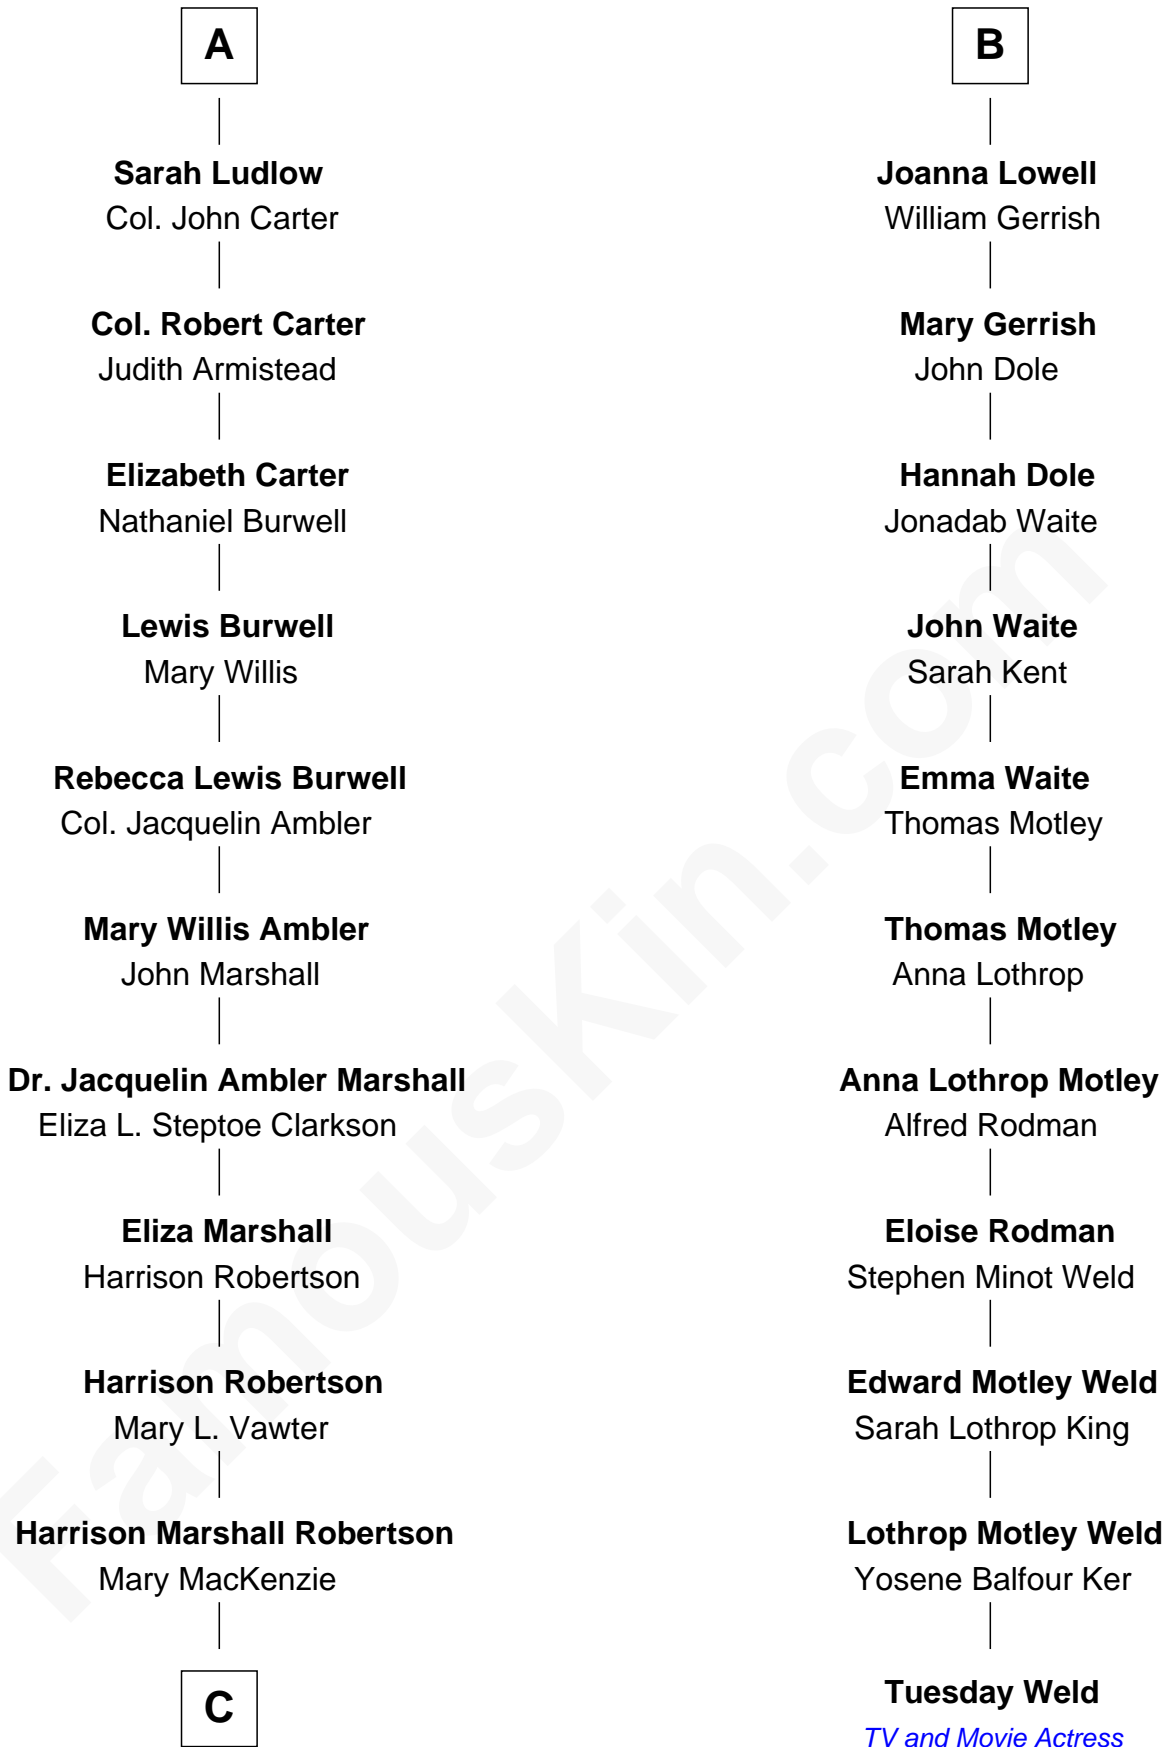

FamousKin.com
Relationship Chart of
Mary Chapin Carpenter
Singer and Songwriter

17th cousin 1 time removed of

Tuesday Weld
TV and Movie Actress

Sir Hugh Luttrell
 Catherine de Beaumont

C

—
Mary Bowie Robertson

Chapin Carpenter

—
Mary Chapin Carpenter

Singer and Songwriter

FamousKin.com