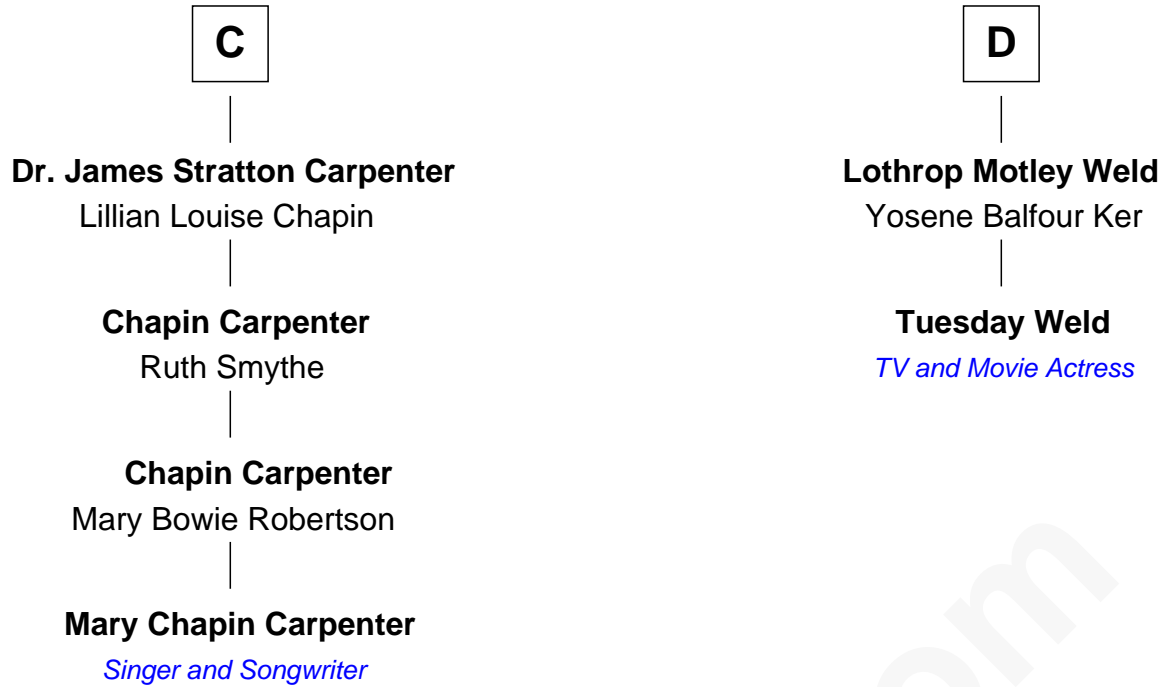

FamousKin.com
Relationship Chart of
Mary Chapin Carpenter
Singer and Songwriter

18th cousin 2 times removed of

Tuesday Weld
TV and Movie Actress

FamousKin.com