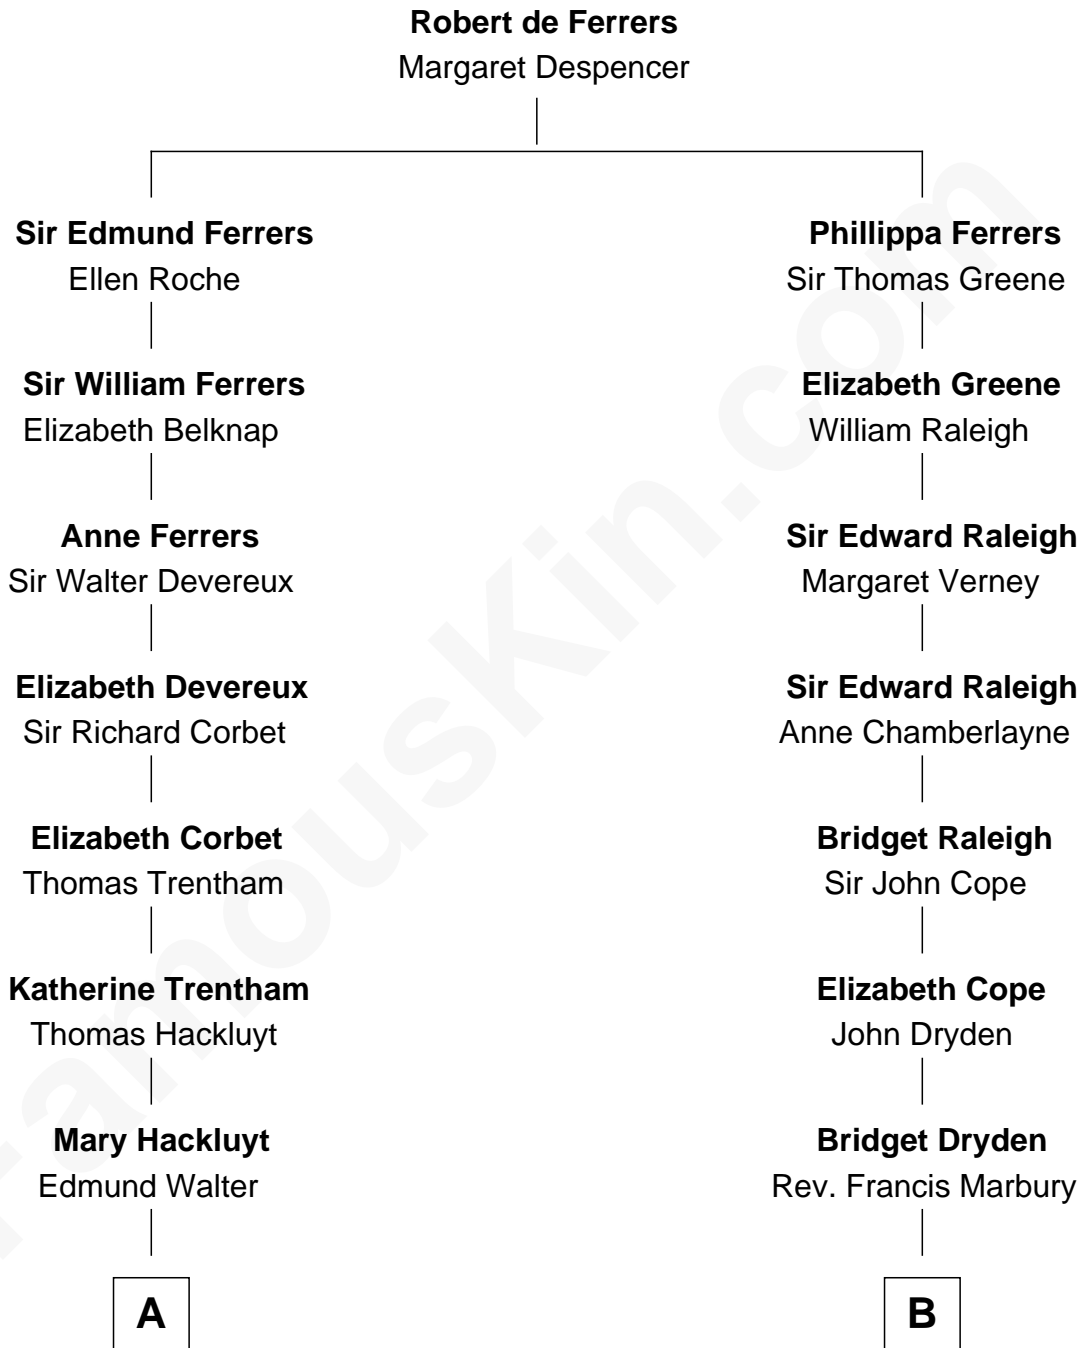

FamousKin.com
Relationship Chart of
Mary Chapin Carpenter
Singer and Songwriter

18th cousin 2 times removed of

Tuesday Weld
TV and Movie Actress

FamousKin.com