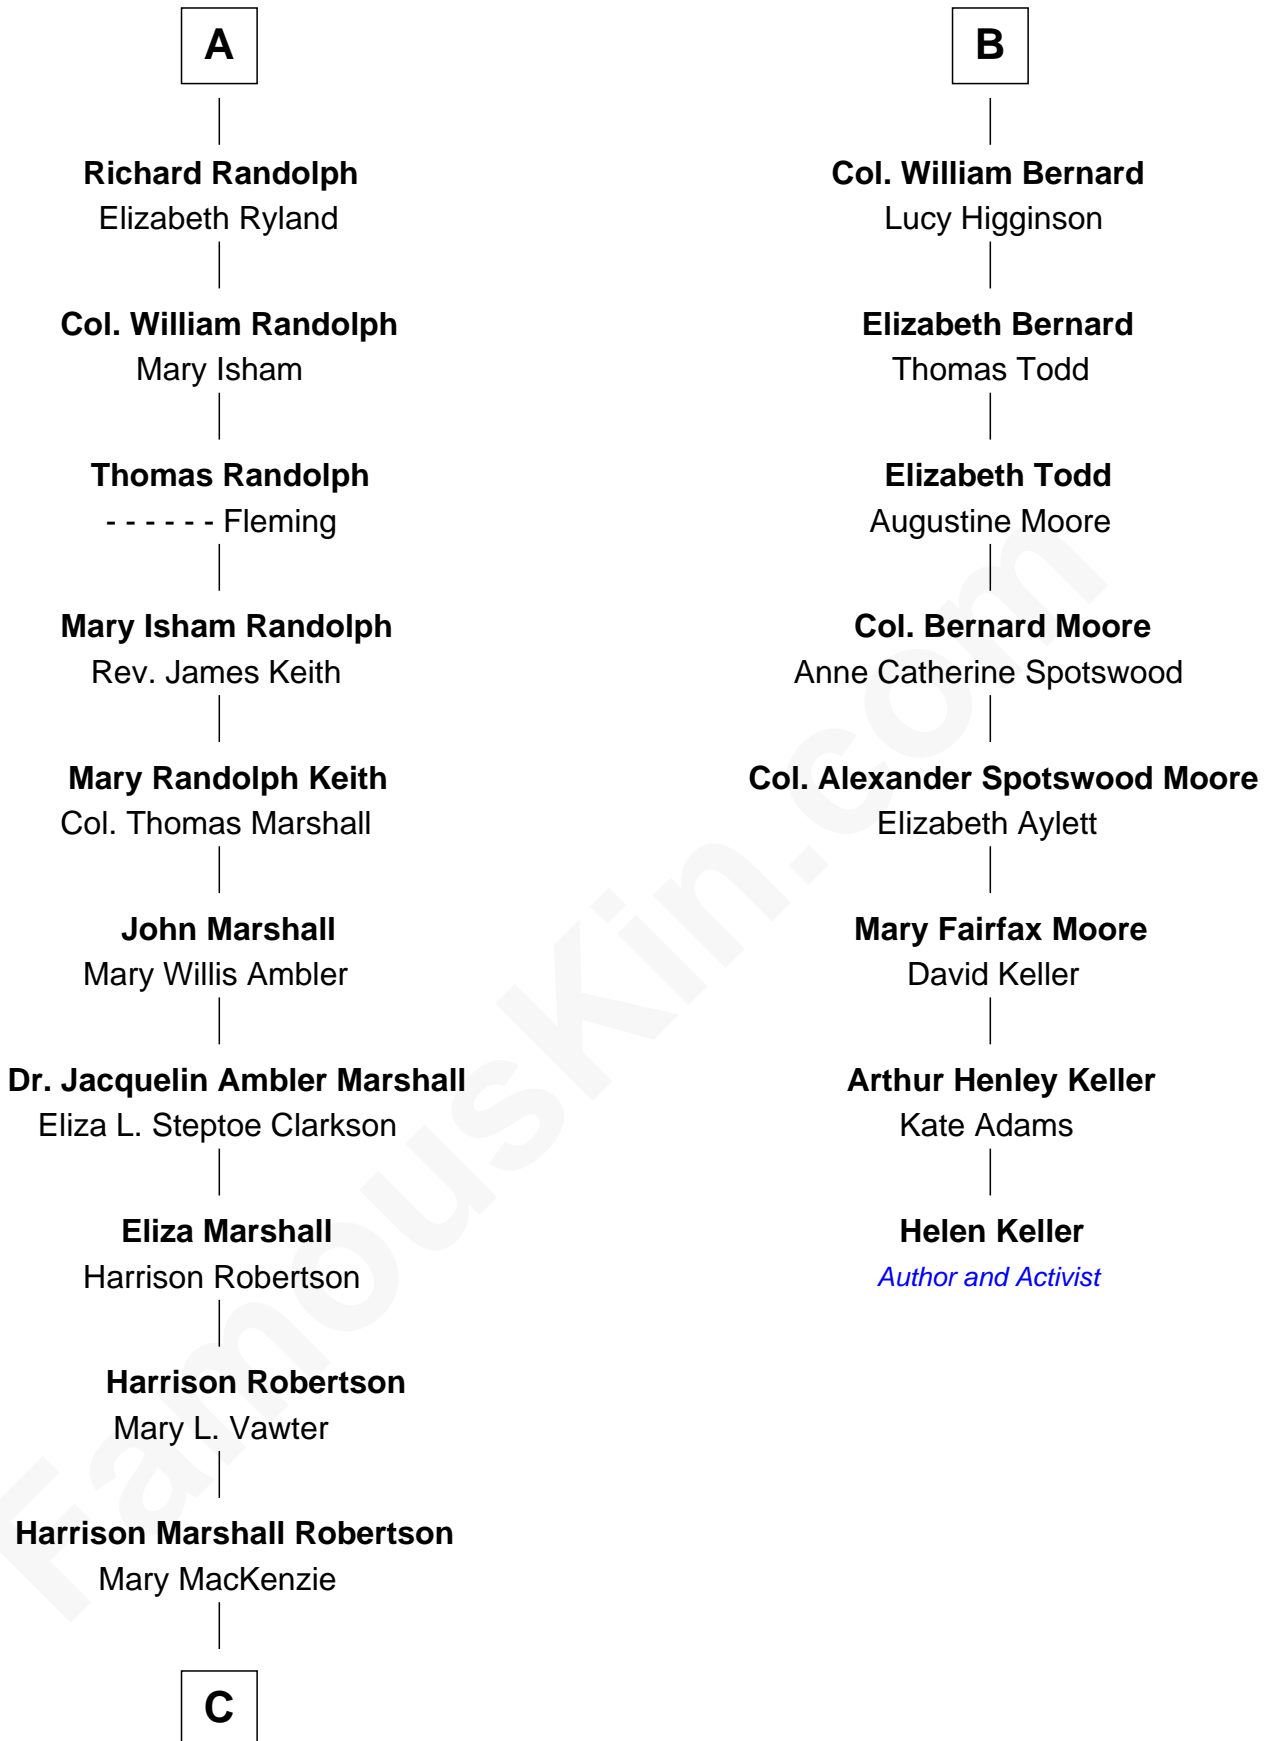

**FamousKin.com**  
**Relationship Chart of**  
**Mary Chapin Carpenter**  
*Singer and Songwriter*

14th cousin 4 times removed of

**Helen Keller**  
*Author and Activist*

**C**

—  
**Mary Bowie Robertson**