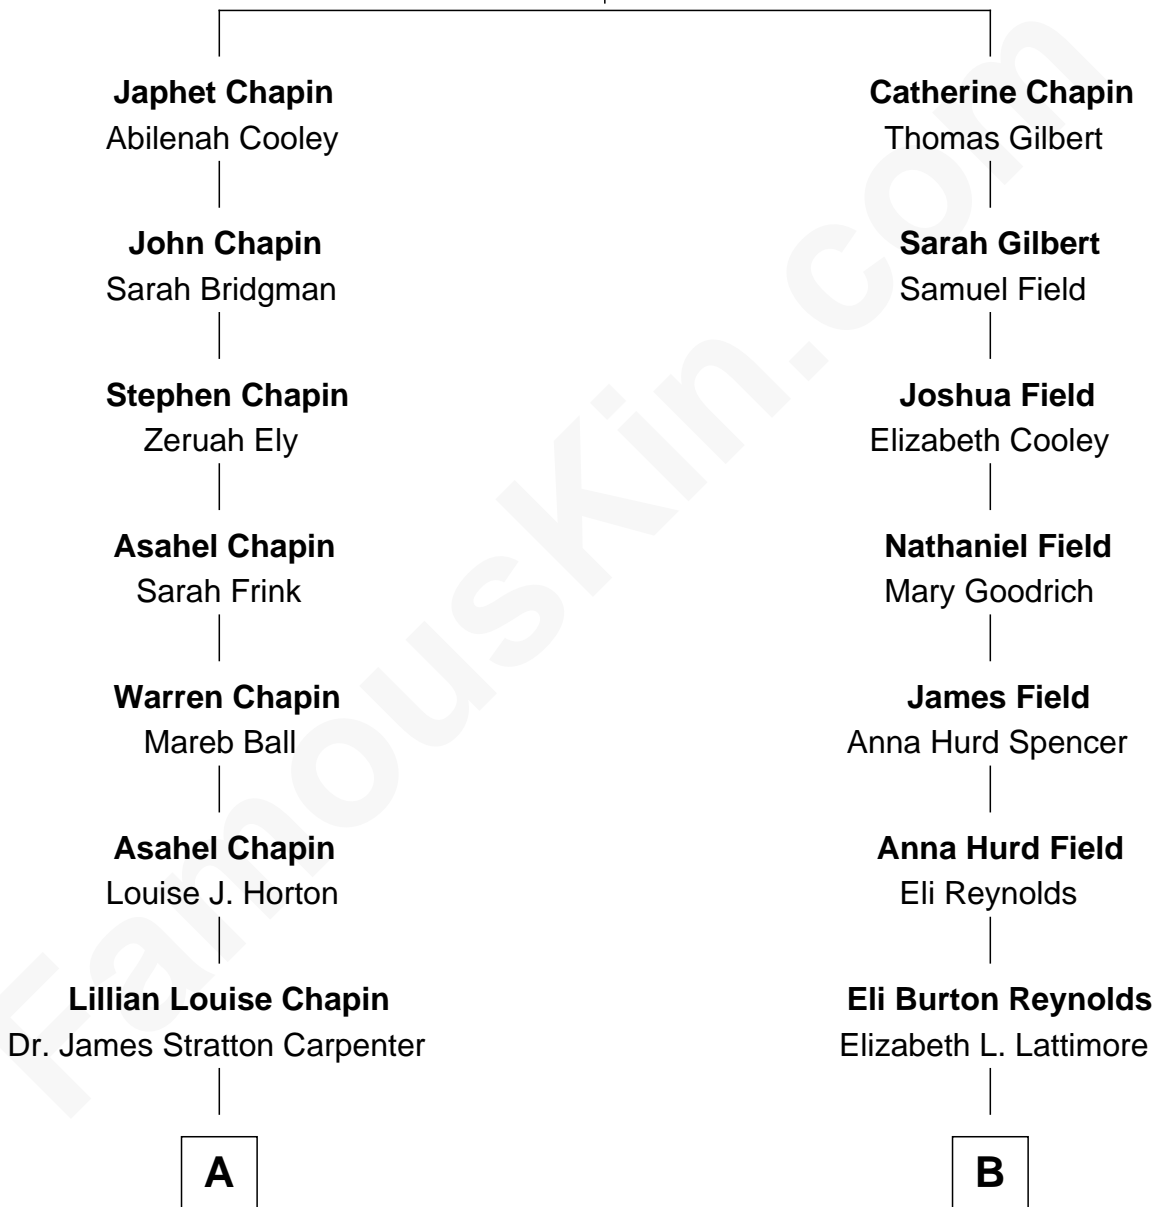

FamousKin.com Relationship Chart of

Mary Chapin Carpenter

Singer and Songwriter

9th cousin of

Burt Reynolds

Movie Actor

Samuel Chapin

Cicely Penney