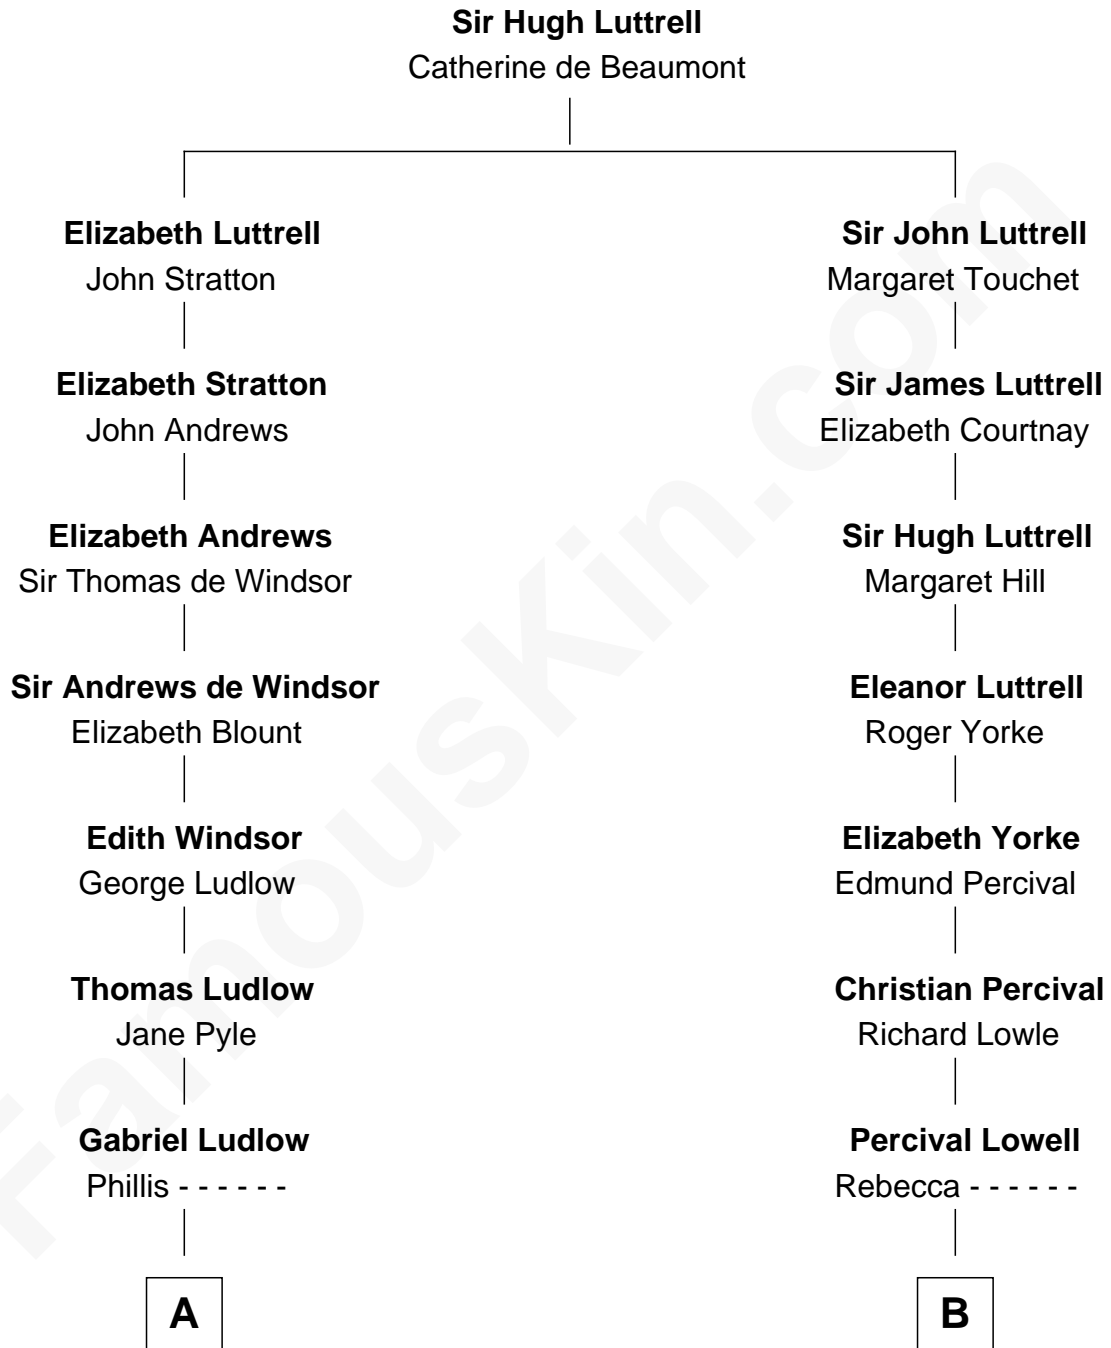

FamousKin.com
Relationship Chart of
Mary Chapin Carpenter
Singer and Songwriter

16th cousin 2 times removed of
Leverett Saltonstall
55th Governor of Massachusetts

C

—
Mary Bowie Robertson

Chapin Carpenter

—
Mary Chapin Carpenter

Singer and Songwriter

FamousKin.com