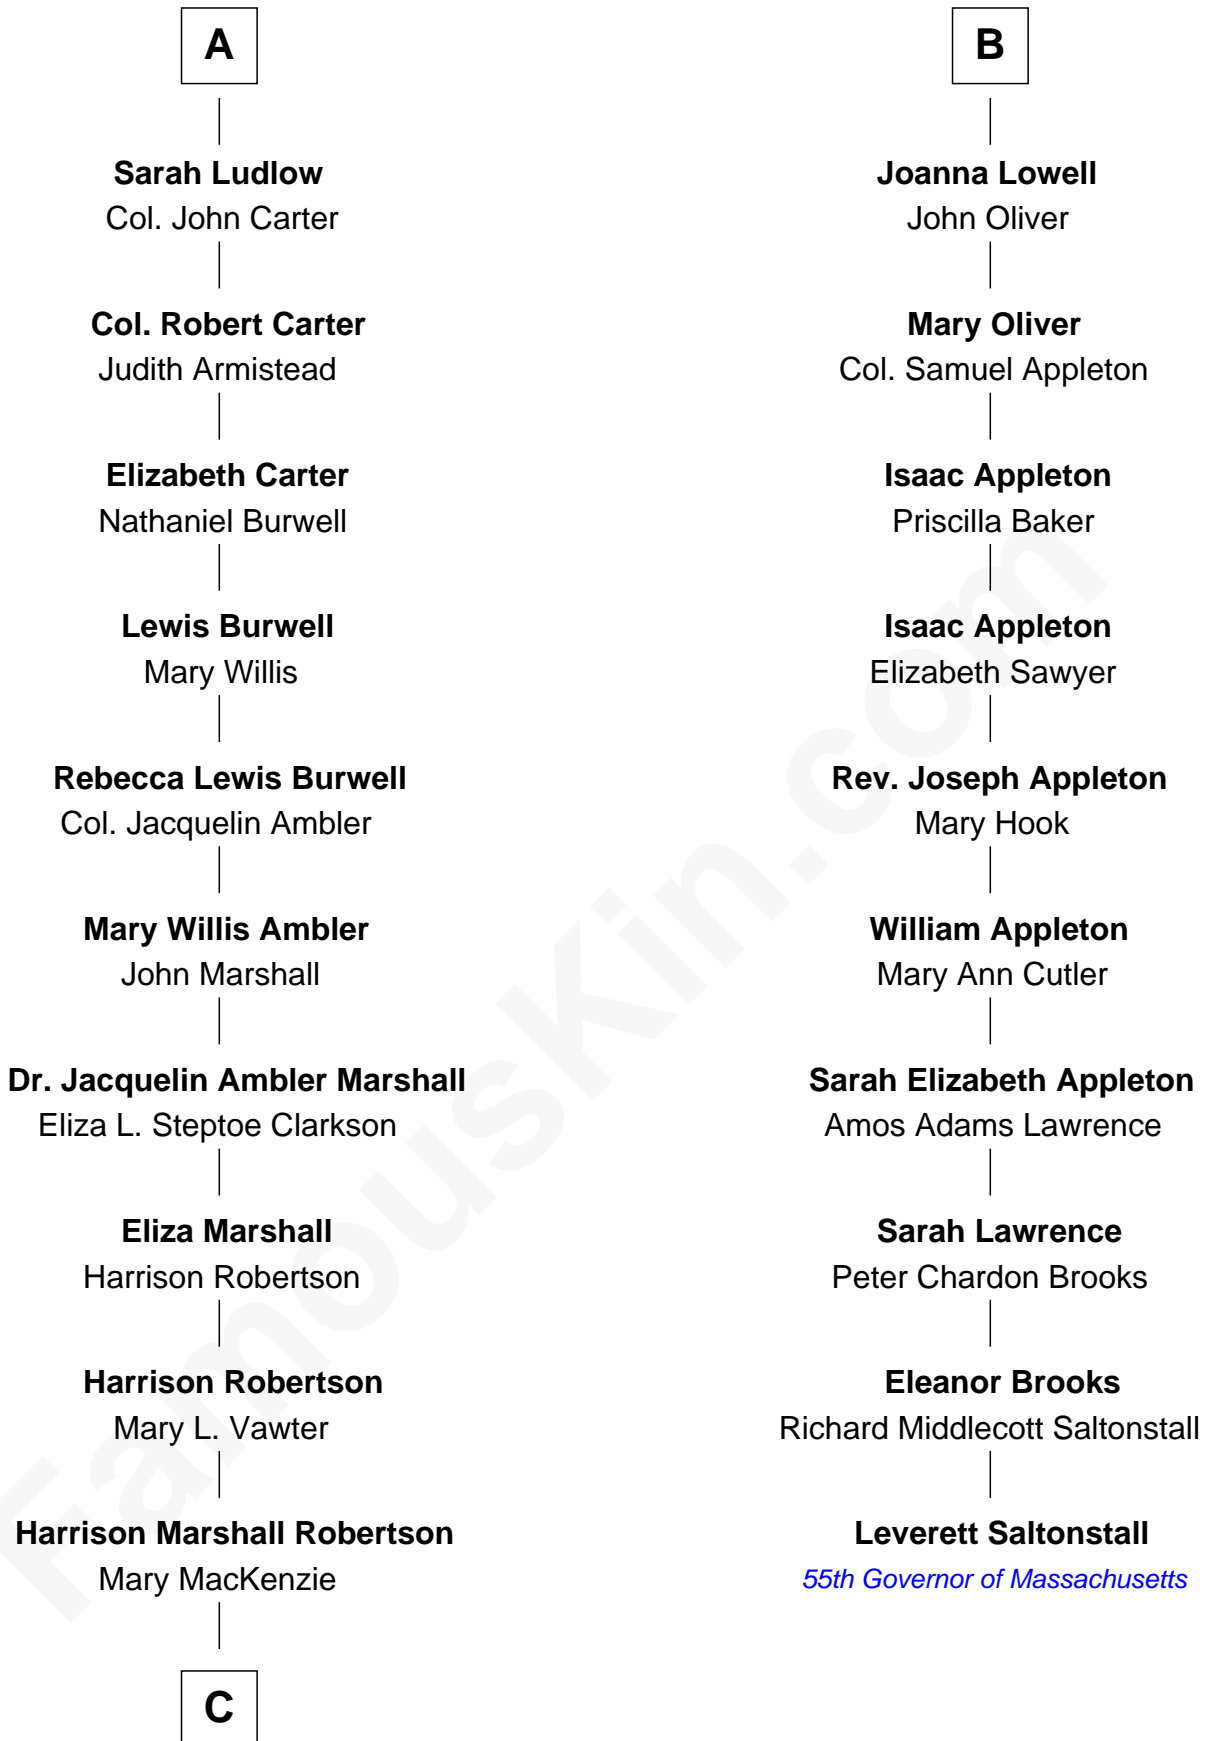

FamousKin.com
Relationship Chart of
Mary Chapin Carpenter
Singer and Songwriter

16th cousin 2 times removed of
Leverett Saltonstall
55th Governor of Massachusetts

C

—
Mary Bowie Robertson

Chapin Carpenter

—
Mary Chapin Carpenter

Singer and Songwriter

FamousKin.com