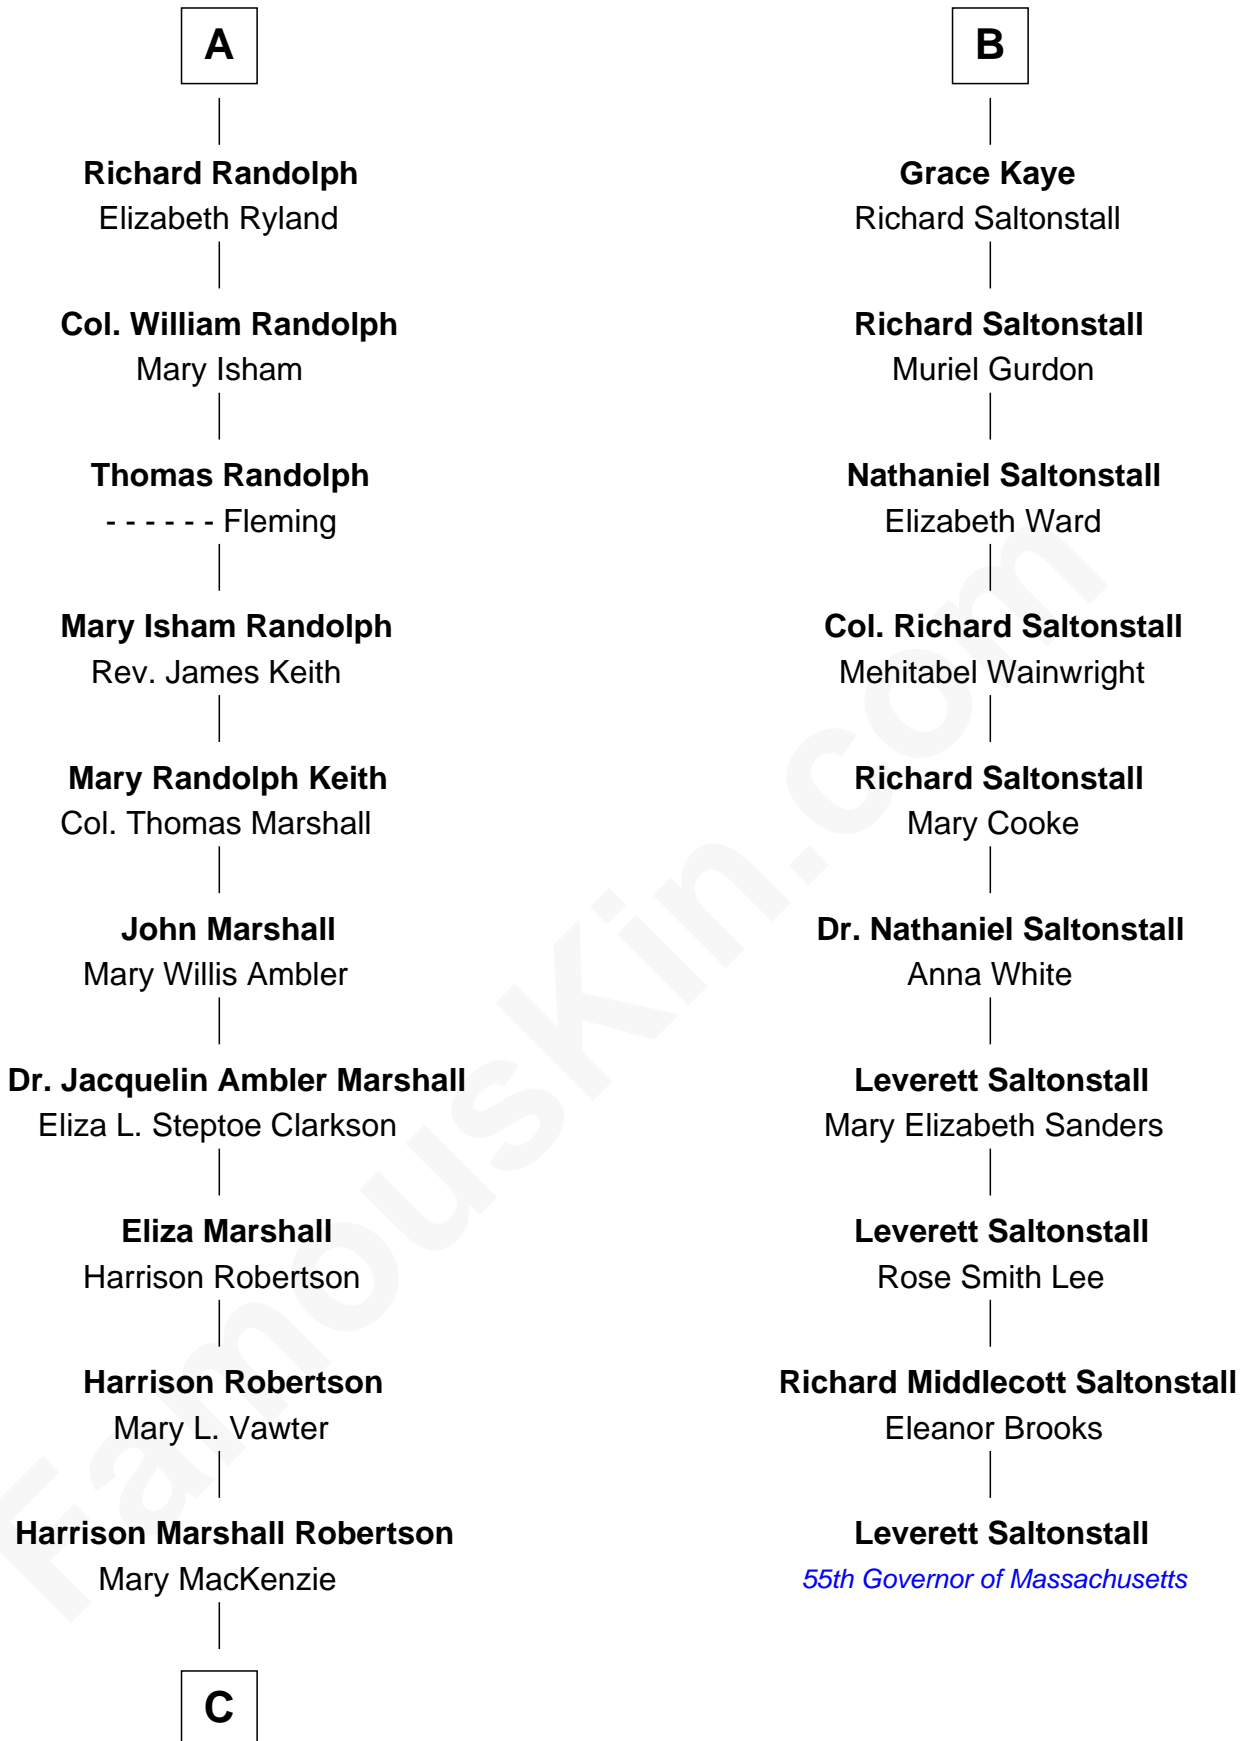

FamousKin.com
Relationship Chart of
Mary Chapin Carpenter
Singer and Songwriter

16th cousin 2 times removed of
Leverett Saltonstall
55th Governor of Massachusetts

C

—
Mary Bowie Robertson

Chapin Carpenter

—
Mary Chapin Carpenter

Singer and Songwriter

FamousKin.com