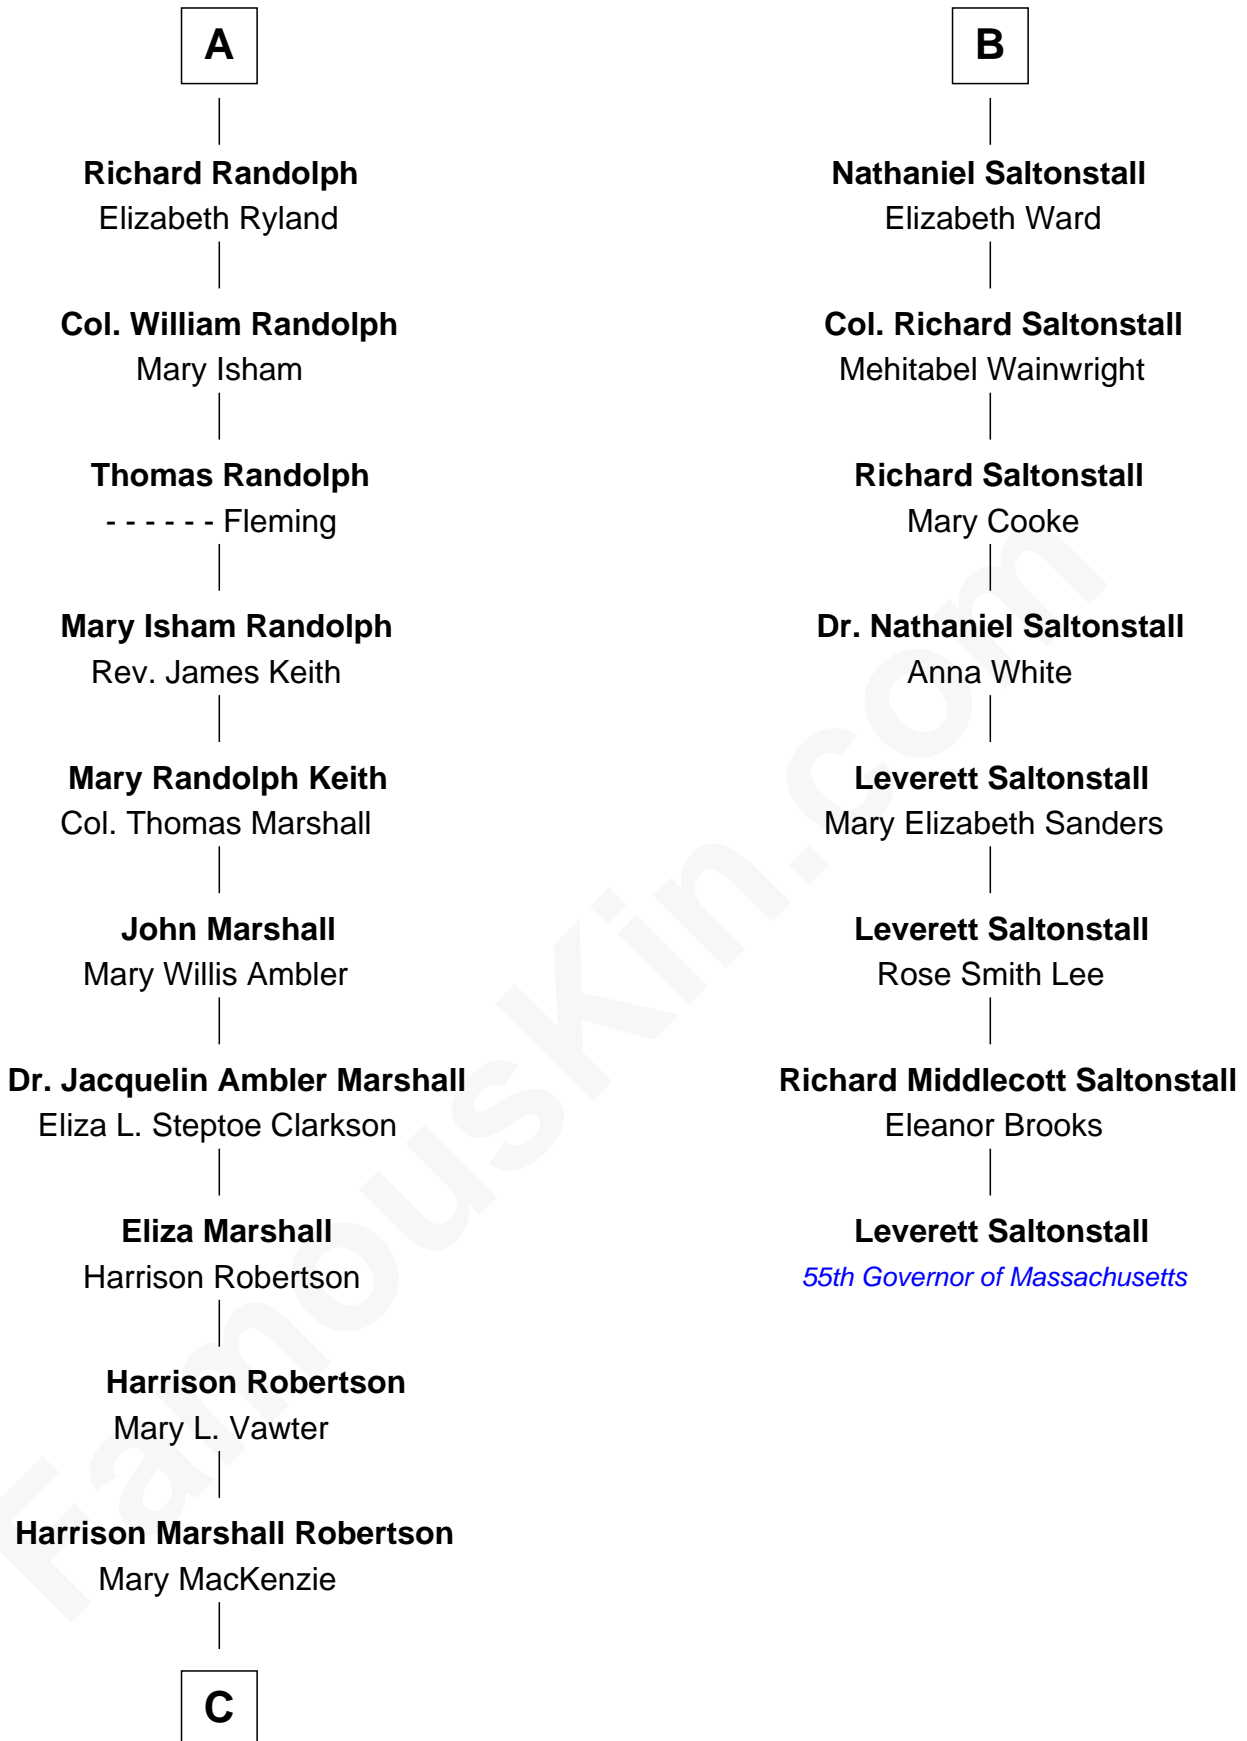

FamousKin.com
Relationship Chart of
Mary Chapin Carpenter
Singer and Songwriter

14th cousin 4 times removed of
Leverett Saltonstall
55th Governor of Massachusetts

C

—
Mary Bowie Robertson

Chapin Carpenter

—
Mary Chapin Carpenter

Singer and Songwriter

FamousKin.com