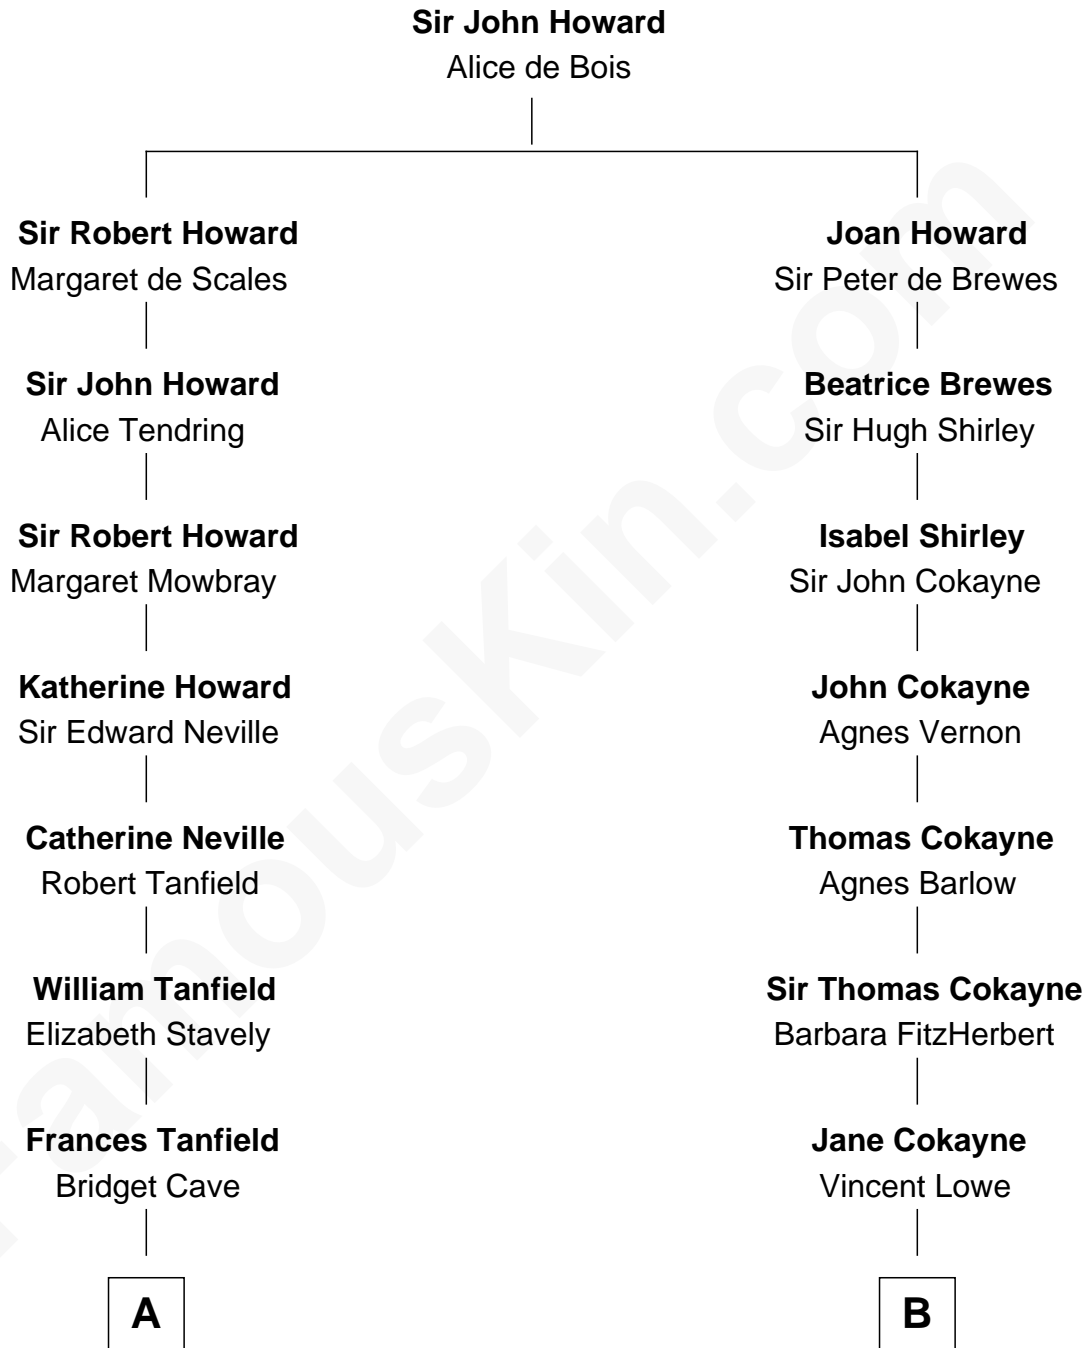

FamousKin.com
Relationship Chart of
Mary Chapin Carpenter
Singer and Songwriter

14th cousin 7 times removed of

Charles Carroll
Signer of the Declaration of Independence

C

Eliza Marshall
Harrison Robertson

Harrison Robertson
Mary L. Vawter

Harrison Marshall Robertson
Mary MacKenzie

Mary Bowie Robertson
Chapin Carpenter

Mary Chapin Carpenter
Singer and Songwriter

FamousKin.com