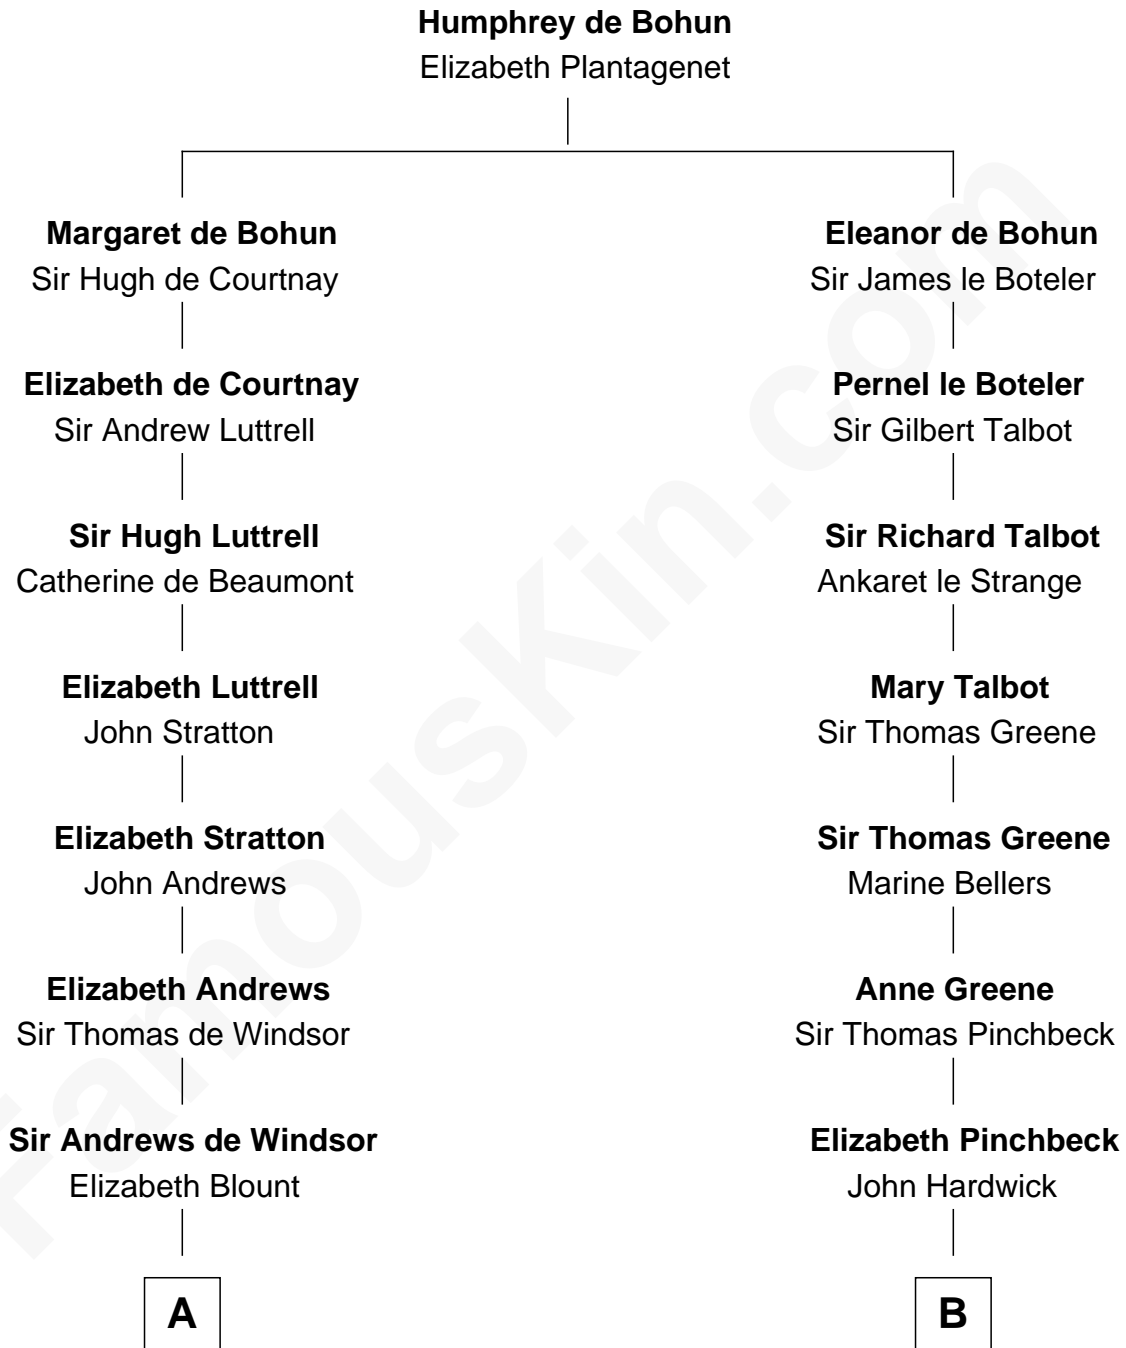

**FamousKin.com**  
**Relationship Chart of**  
**Mary Chapin Carpenter**  
*Singer and Songwriter*

15th cousin 6 times removed of

**Charles Carroll**  
*Signer of the Declaration of Independence*

**C**

**Eliza Marshall**  
Harrison Robertson

**Harrison Robertson**  
Mary L. Vawter

**Harrison Marshall Robertson**  
Mary MacKenzie

**Mary Bowie Robertson**  
Chapin Carpenter

**Mary Chapin Carpenter**  
*Singer and Songwriter*

FamousKin.com