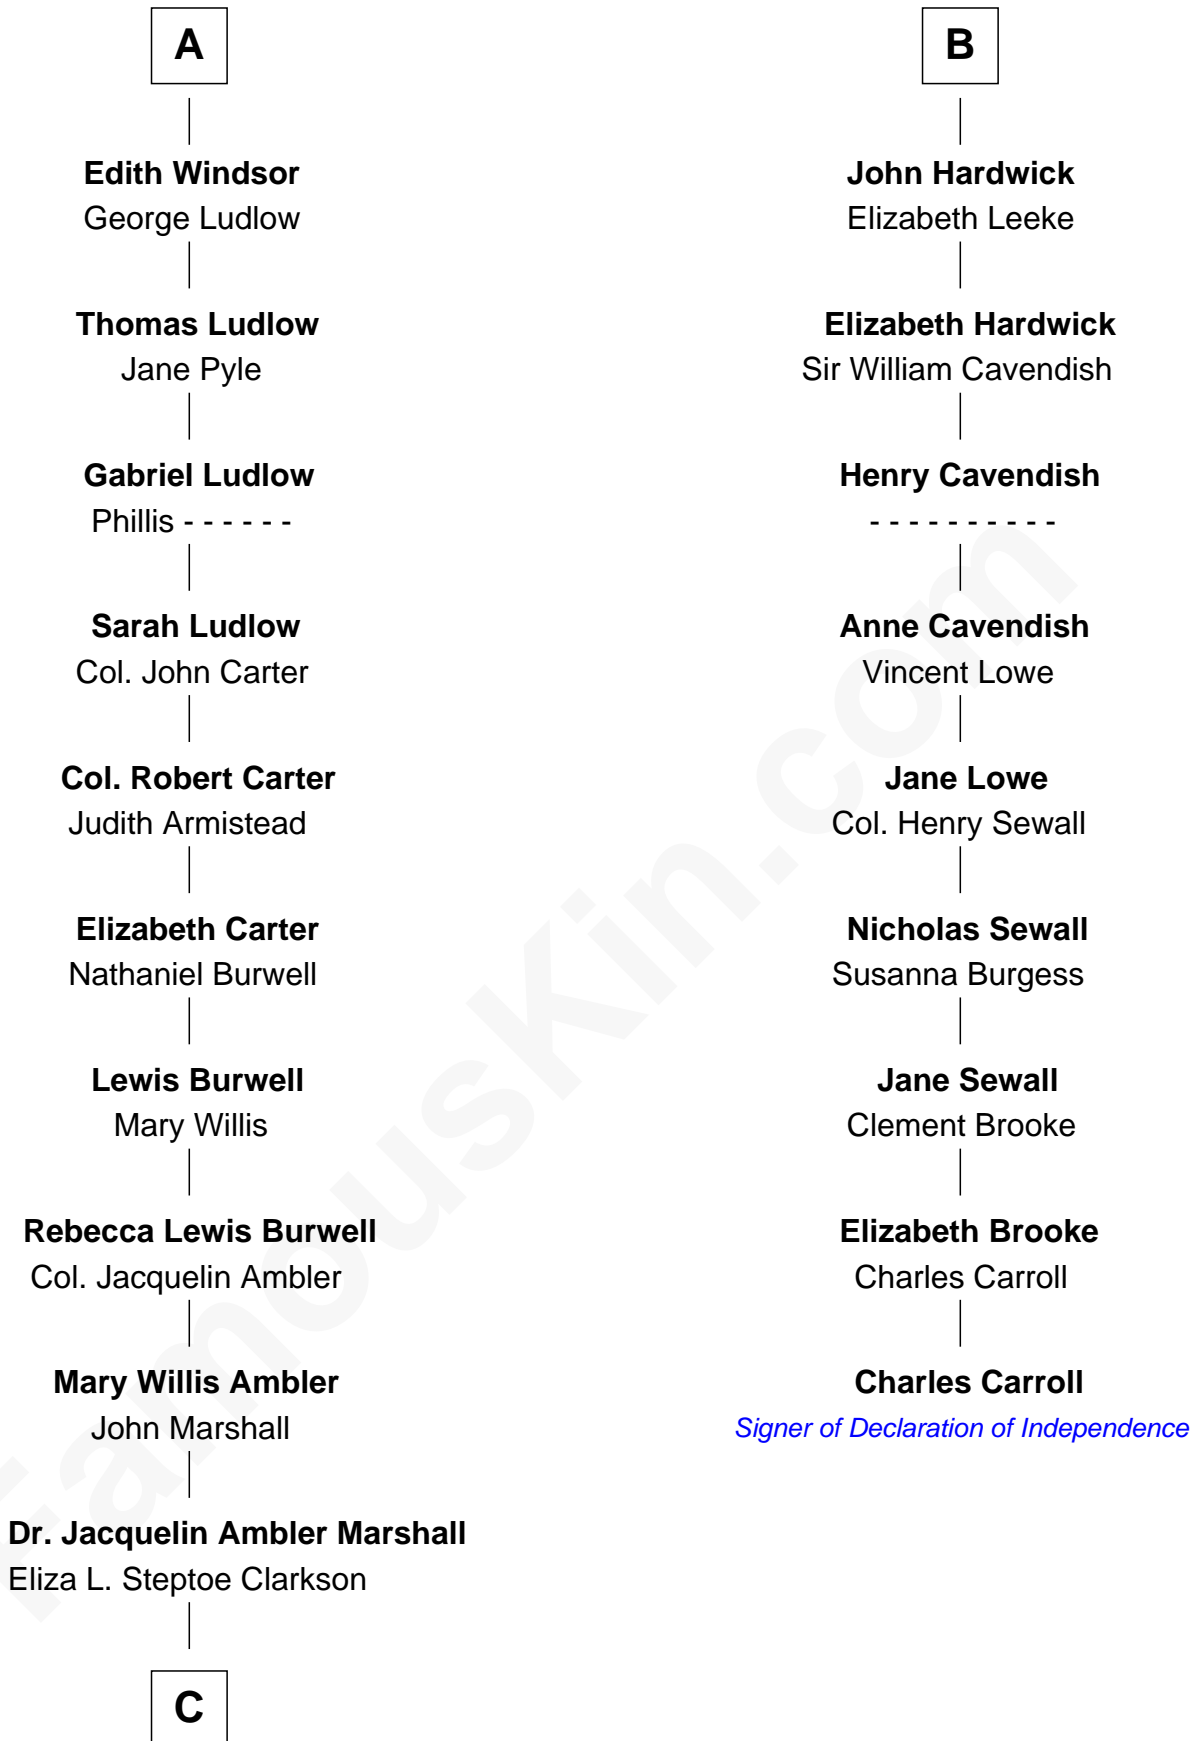

**FamousKin.com**  
**Relationship Chart of**  
**Mary Chapin Carpenter**  
*Singer and Songwriter*

15th cousin 6 times removed of

**Charles Carroll**  
*Signer of the Declaration of Independence*

**C**

**Eliza Marshall**  
Harrison Robertson

**Harrison Robertson**  
Mary L. Vawter

**Harrison Marshall Robertson**  
Mary MacKenzie

**Mary Bowie Robertson**  
Chapin Carpenter

**Mary Chapin Carpenter**  
*Singer and Songwriter*

FamousKin.com