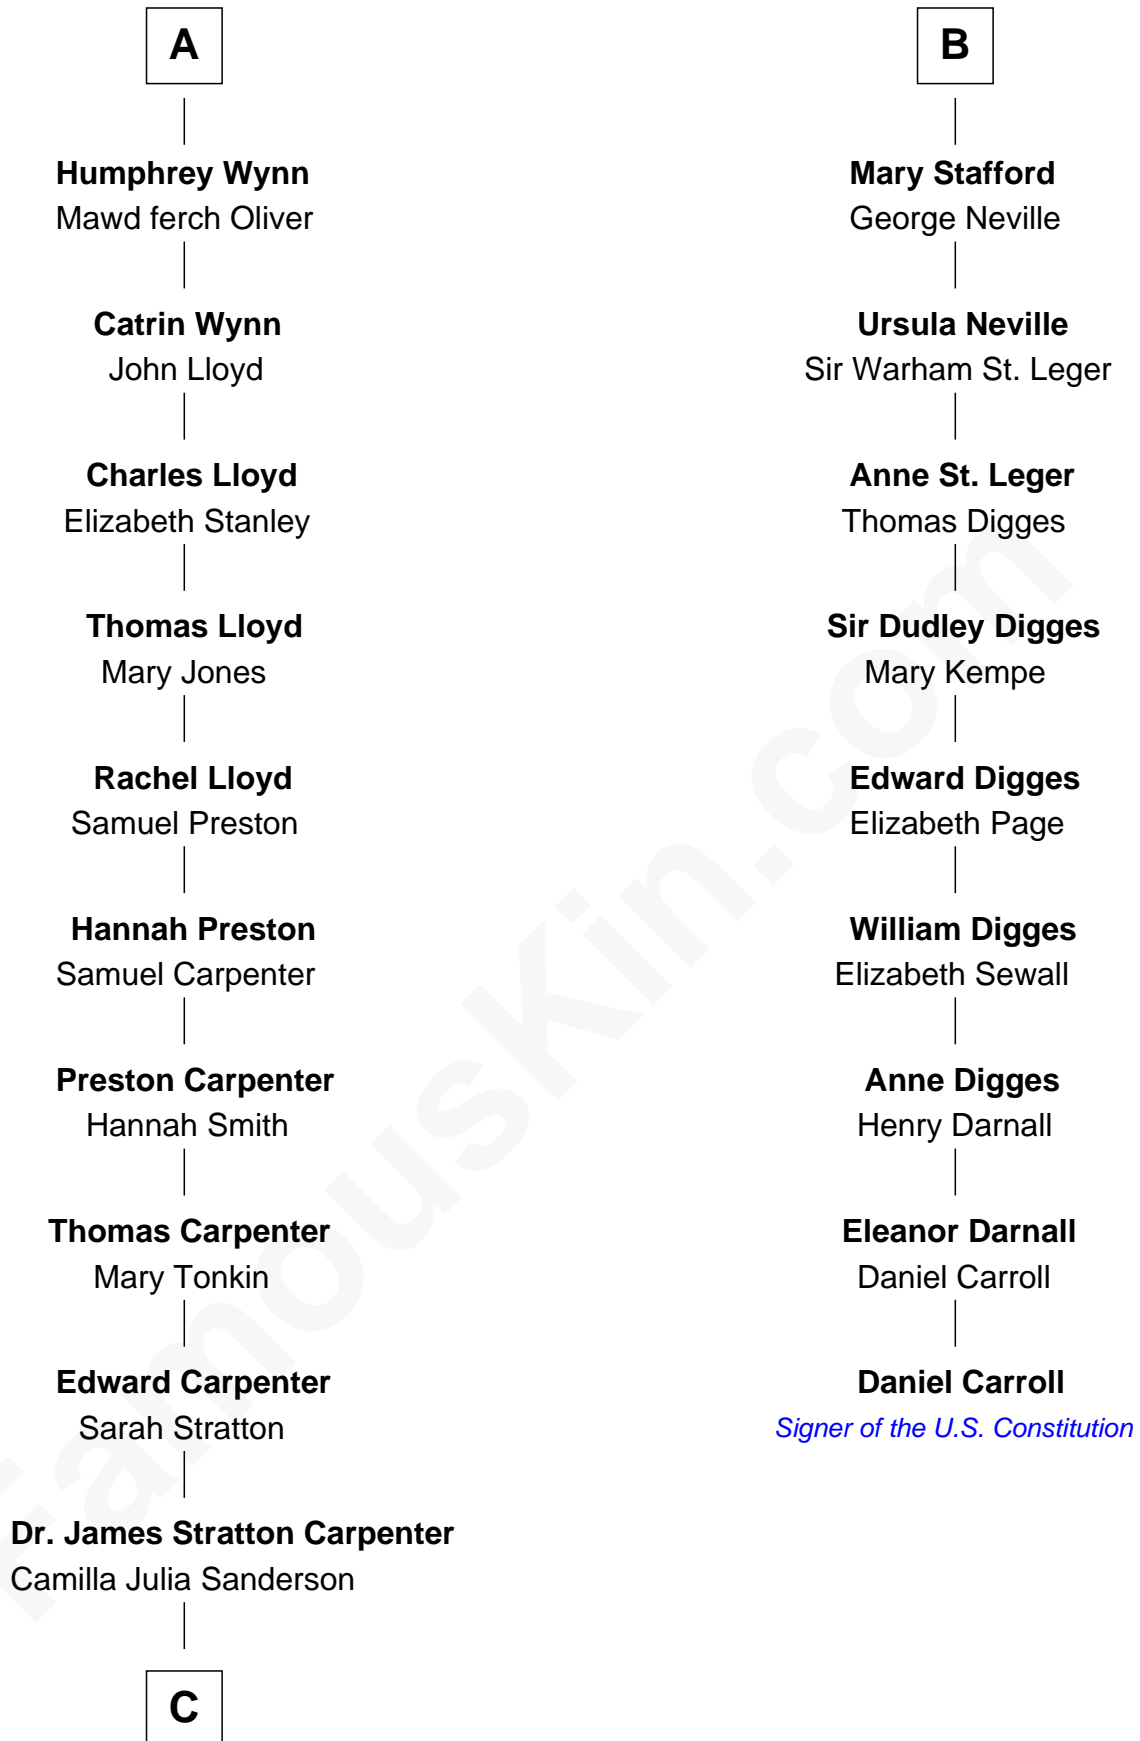

FamousKin.com
Relationship Chart of
Mary Chapin Carpenter
Singer and Songwriter

15th cousin 6 times removed of
Daniel Carroll
Signer of the U.S. Constitution

C

—
Dr. John Thomas Carpenter

Eliza Adelaide Hill

—
Dr. James Stratton Carpenter

Lillian Louise Chapin

—
Chapin Carpenter

Ruth Smythe

—
Chapin Carpenter

Mary Bowie Robertson

—
Mary Chapin Carpenter

Singer and Songwriter