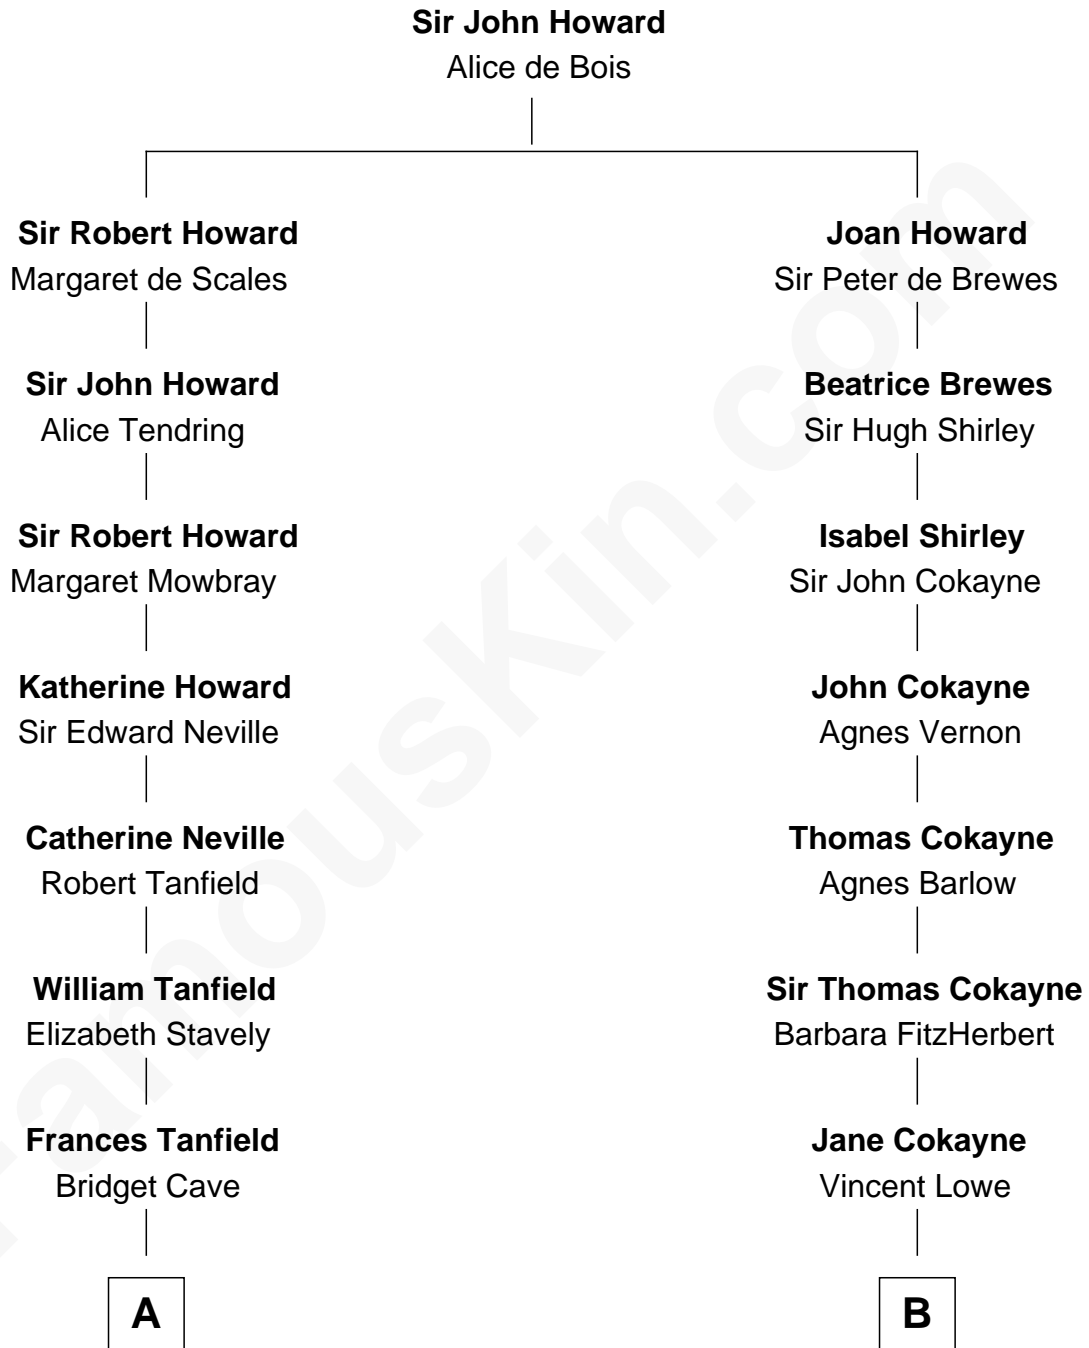

FamousKin.com
Relationship Chart of
Mary Chapin Carpenter
Singer and Songwriter

14th cousin 7 times removed of
Daniel Carroll
Signer of the U.S. Constitution

FamousKin.com