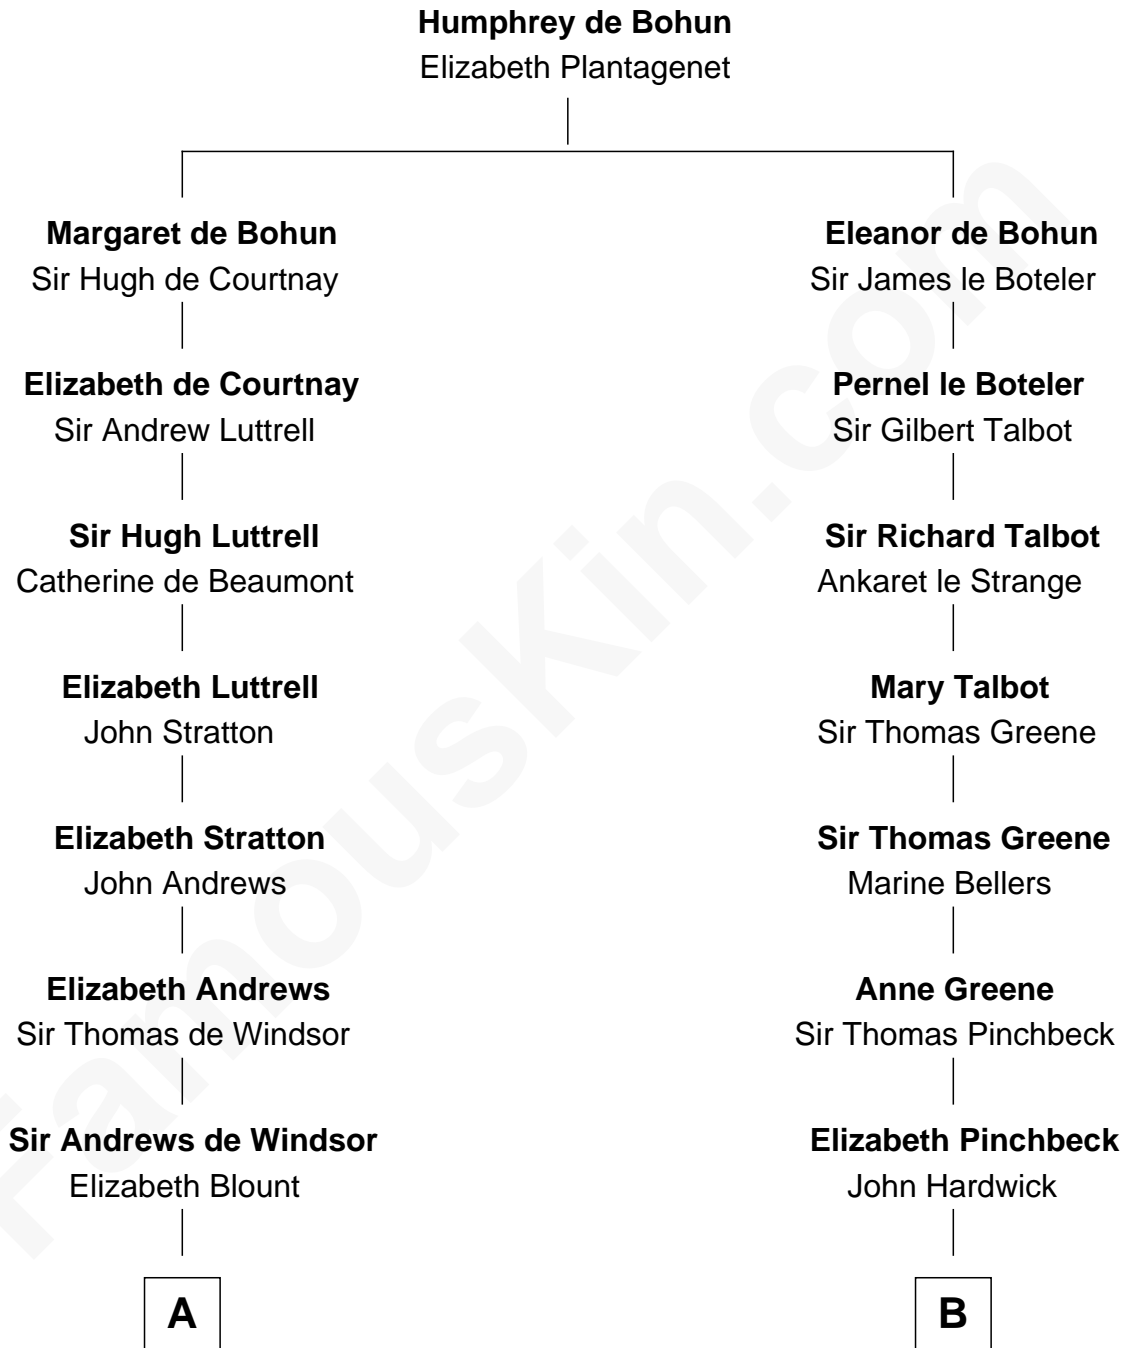

FamousKin.com
Relationship Chart of
Mary Chapin Carpenter
Singer and Songwriter

15th cousin 6 times removed of
Daniel Carroll
Signer of the U.S. Constitution

C

Eliza Marshall
Harrison Robertson

Harrison Robertson
Mary L. Vawter

Harrison Marshall Robertson
Mary MacKenzie

Mary Bowie Robertson
Chapin Carpenter

Mary Chapin Carpenter
Singer and Songwriter

FamousKin.com