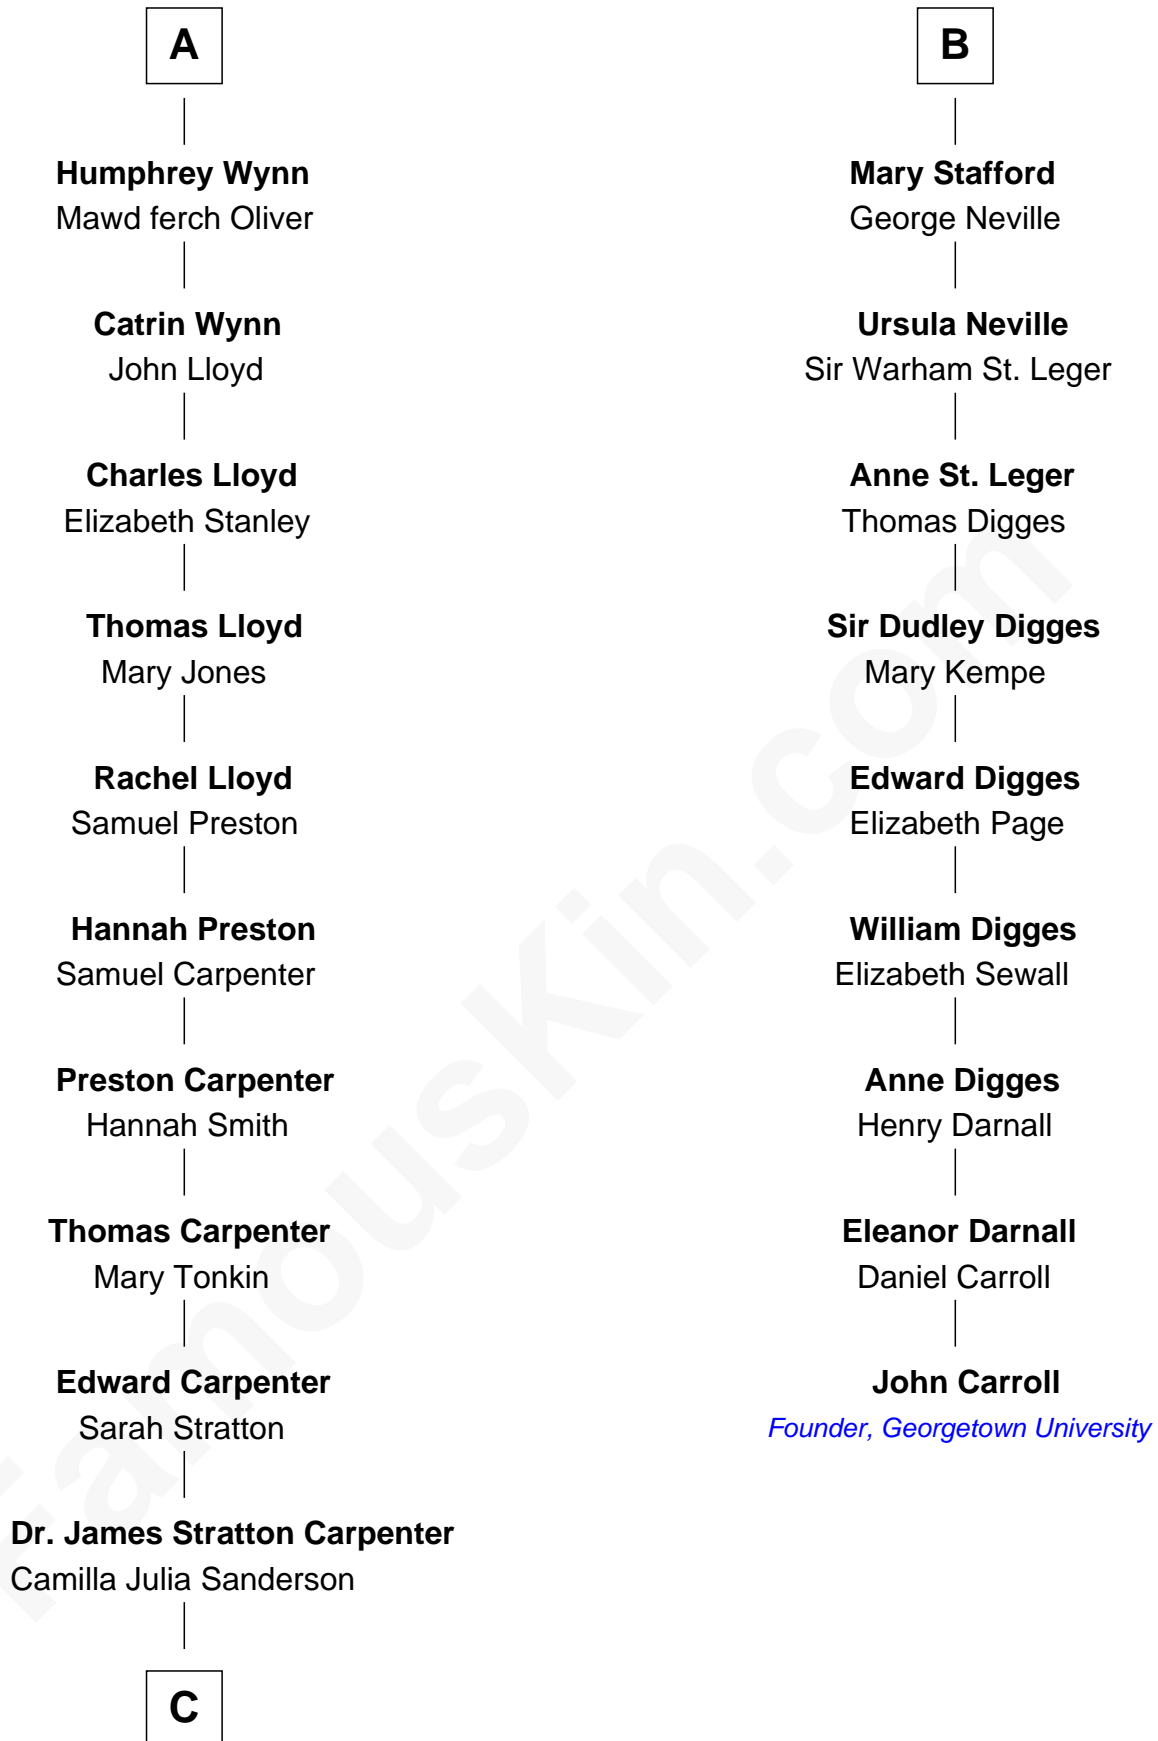

FamousKin.com
Relationship Chart of
Mary Chapin Carpenter
Singer and Songwriter

15th cousin 6 times removed of
John Carroll
Founder of Georgetown University

C

—
Dr. John Thomas Carpenter

Eliza Adelaide Hill

—
Dr. James Stratton Carpenter

Lillian Louise Chapin

—
Chapin Carpenter

Ruth Smythe

—
Chapin Carpenter

Mary Bowie Robertson

—
Mary Chapin Carpenter

Singer and Songwriter