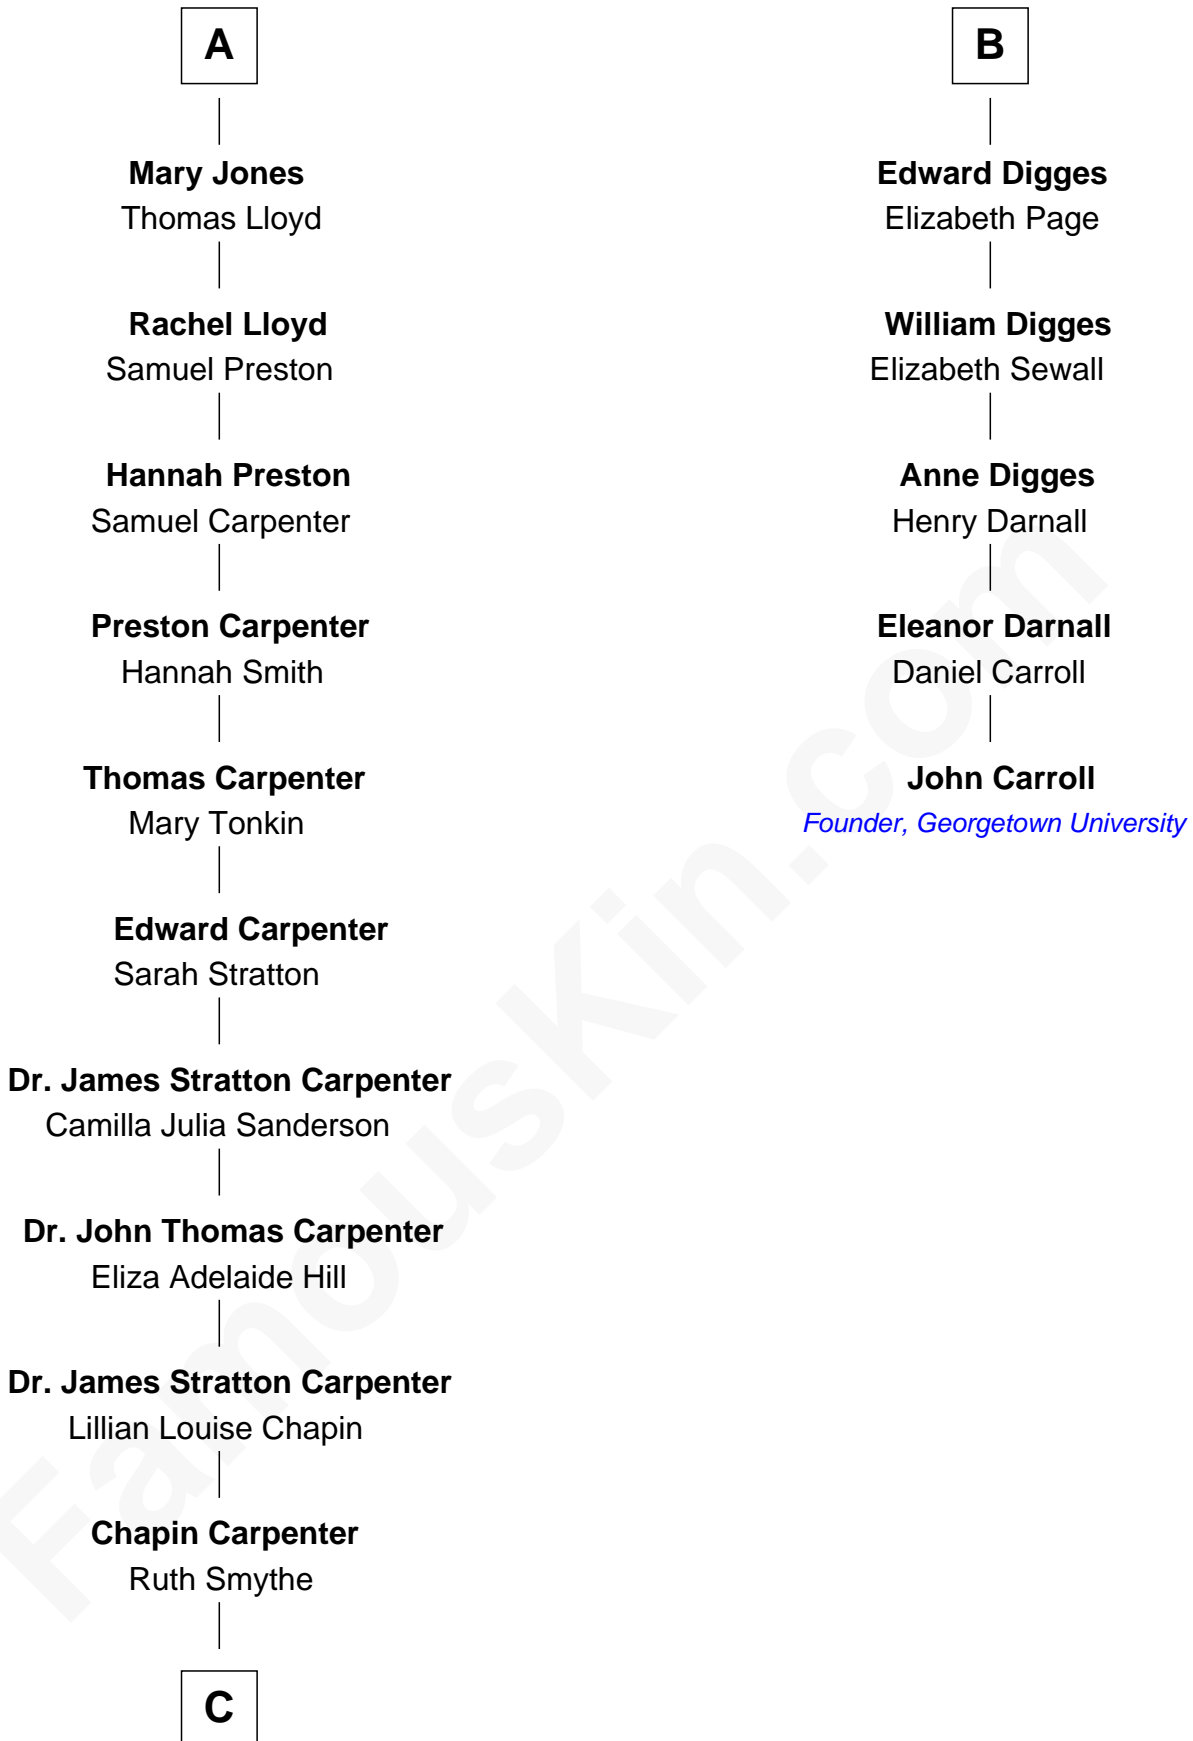

**FamousKin.com**  
**Relationship Chart of**  
**Mary Chapin Carpenter**  
*Singer and Songwriter*

**11th cousin 7 times removed of**  
**John Carroll**  
*Founder of Georgetown University*

**C**

—  
**Chapin Carpenter**  
Mary Bowie Robertson

—  
**Mary Chapin Carpenter**  
*Singer and Songwriter*

FamousKin.com