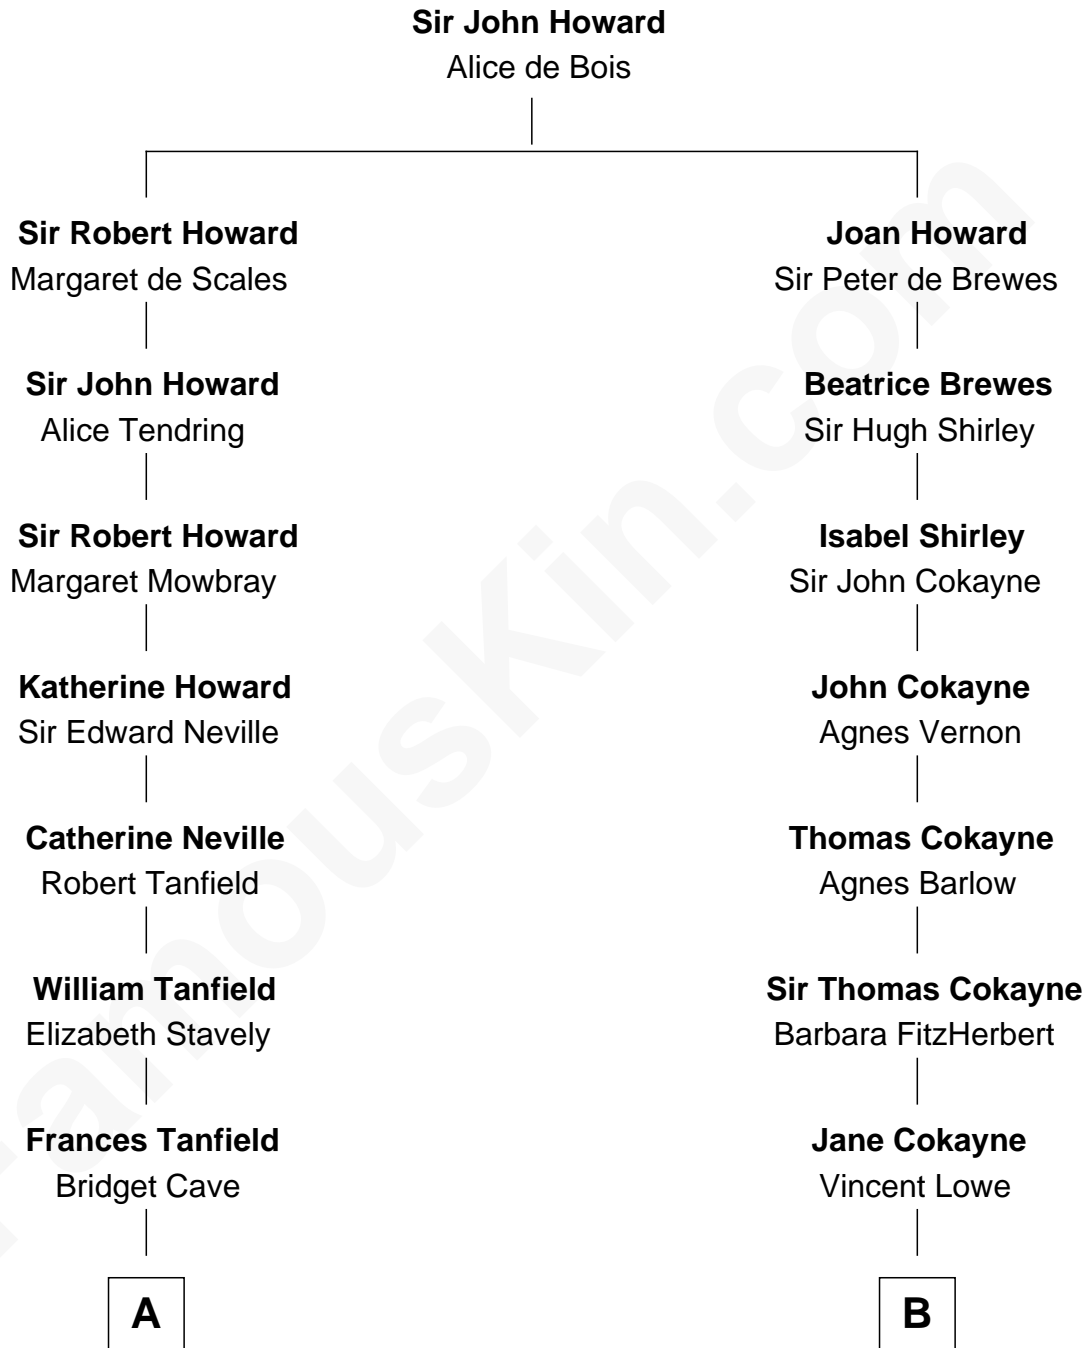

FamousKin.com
Relationship Chart of
Mary Chapin Carpenter
Singer and Songwriter

14th cousin 7 times removed of
John Carroll
Founder of Georgetown University

FamousKin.com