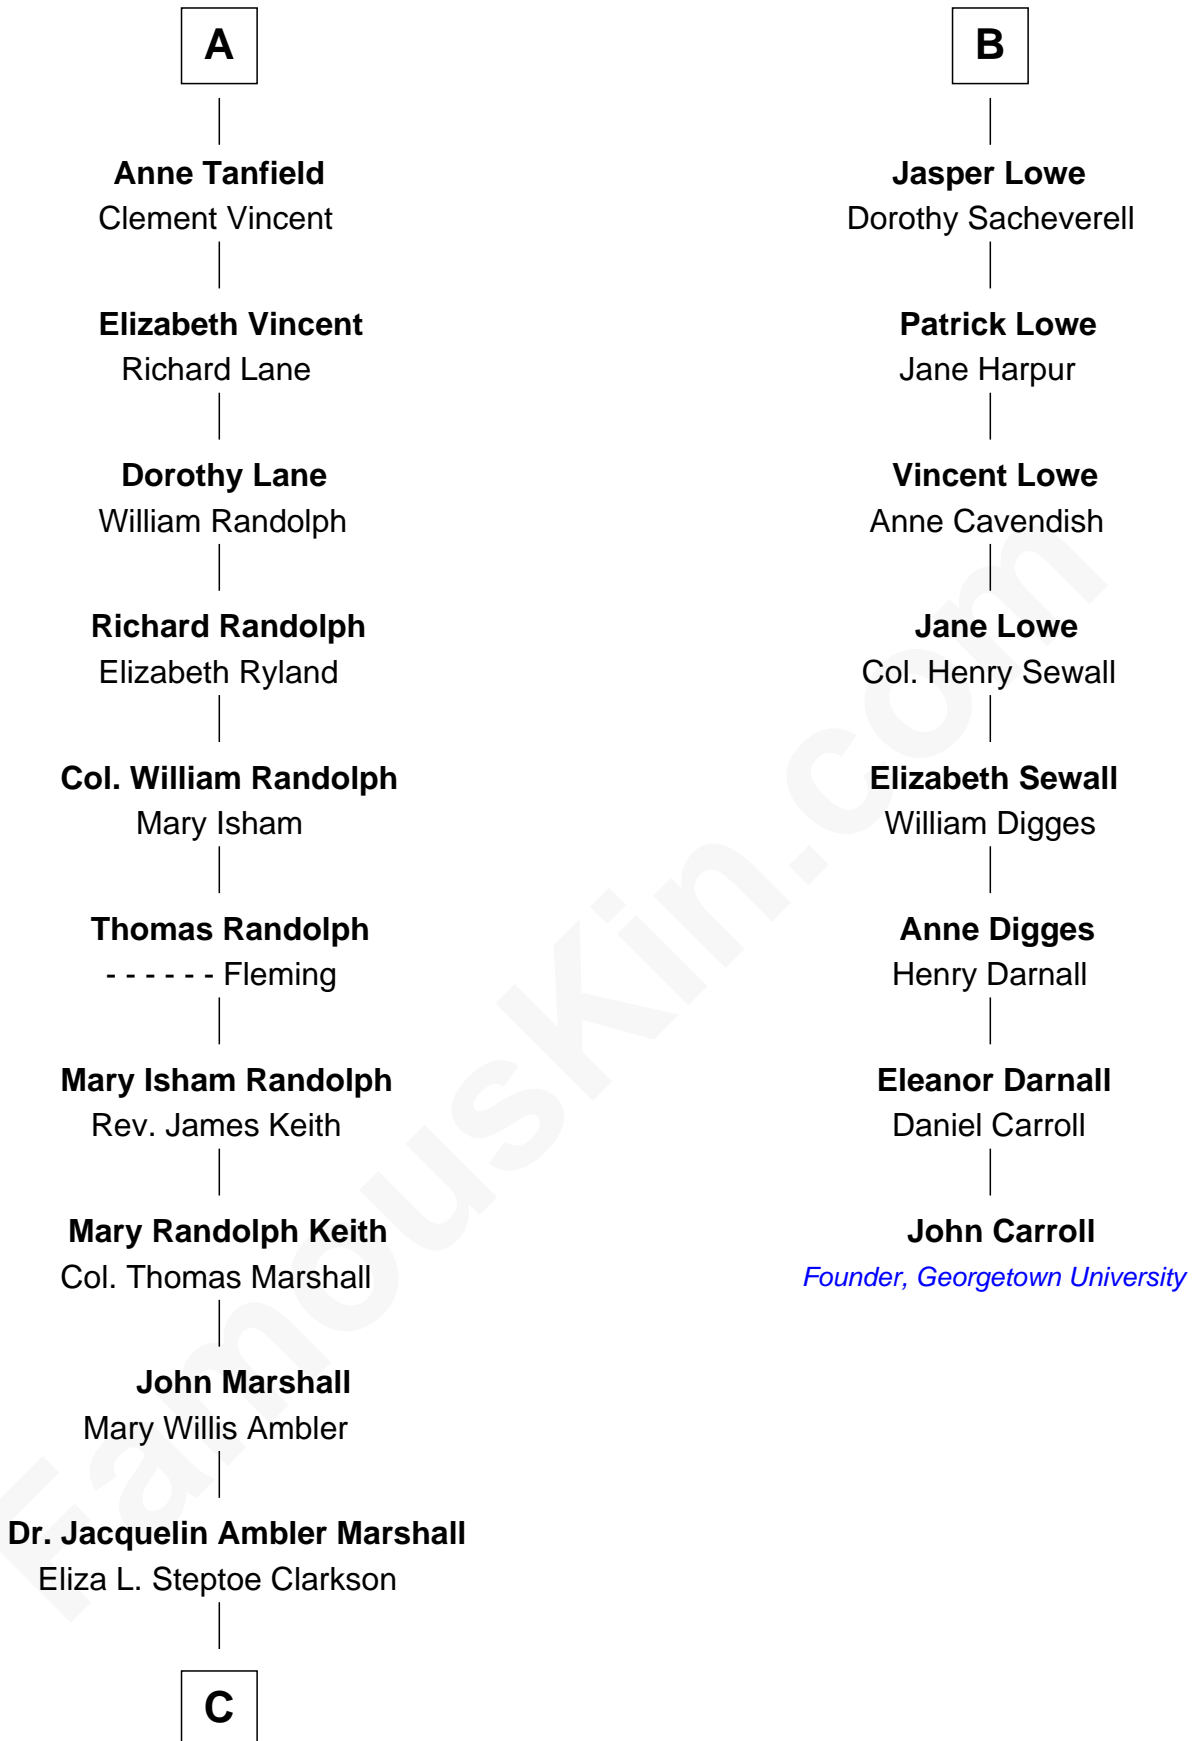

FamousKin.com
Relationship Chart of
Mary Chapin Carpenter
Singer and Songwriter

14th cousin 7 times removed of
John Carroll
Founder of Georgetown University

FamousKin.com