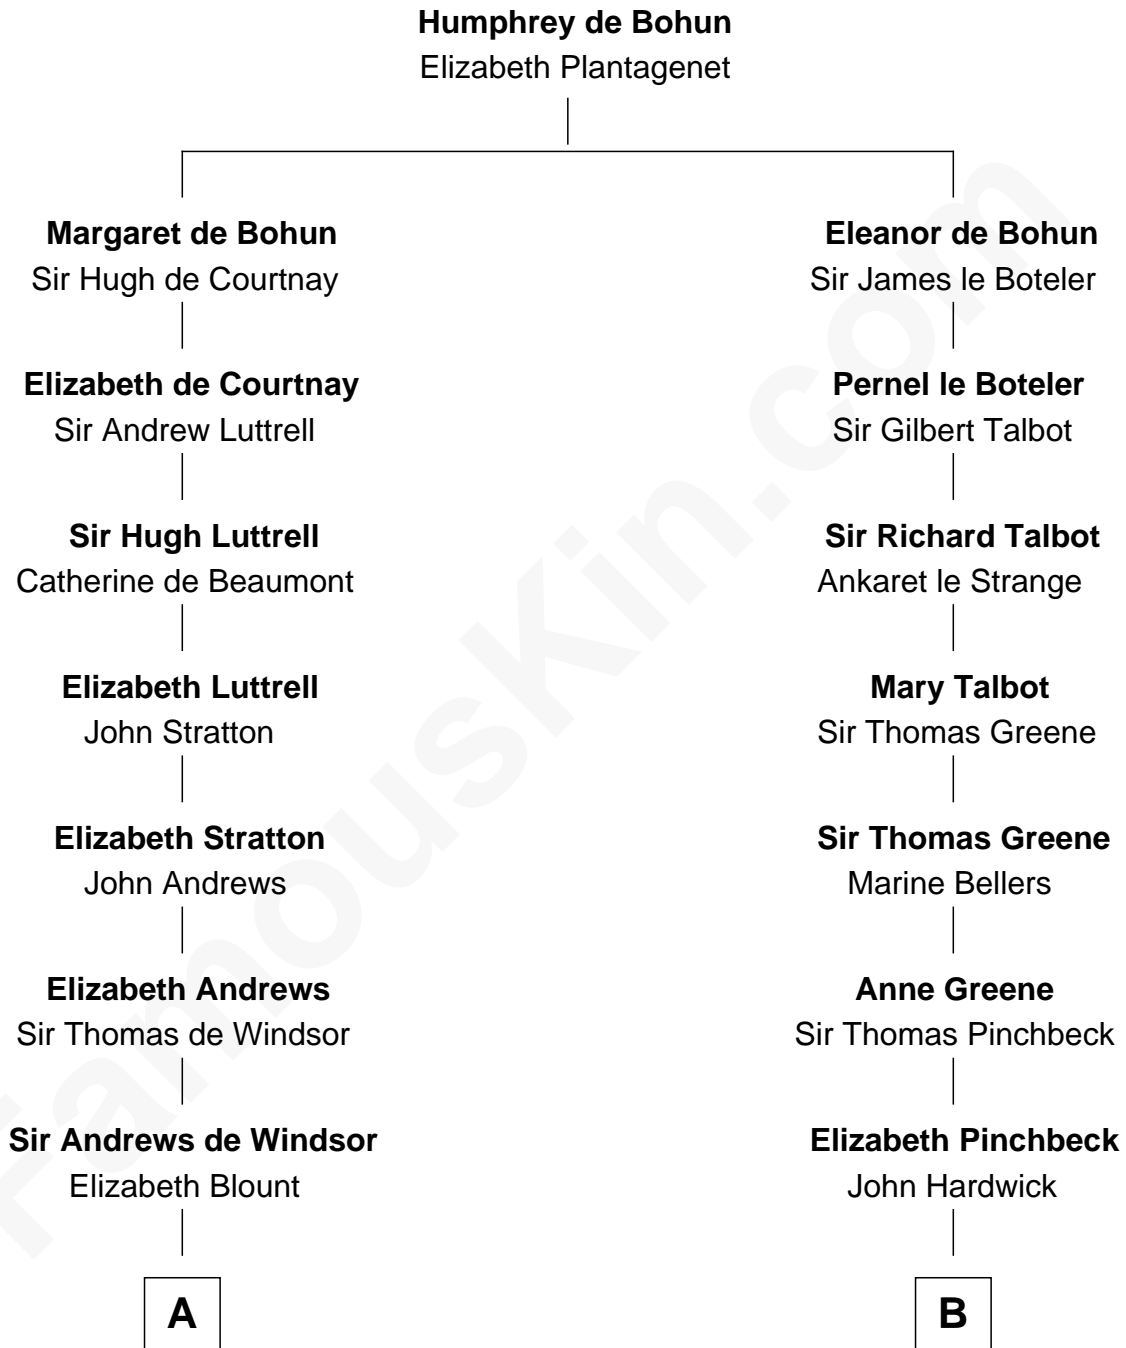

FamousKin.com
Relationship Chart of
Mary Chapin Carpenter
Singer and Songwriter

15th cousin 6 times removed of
John Carroll
Founder of Georgetown University

FamousKin.com