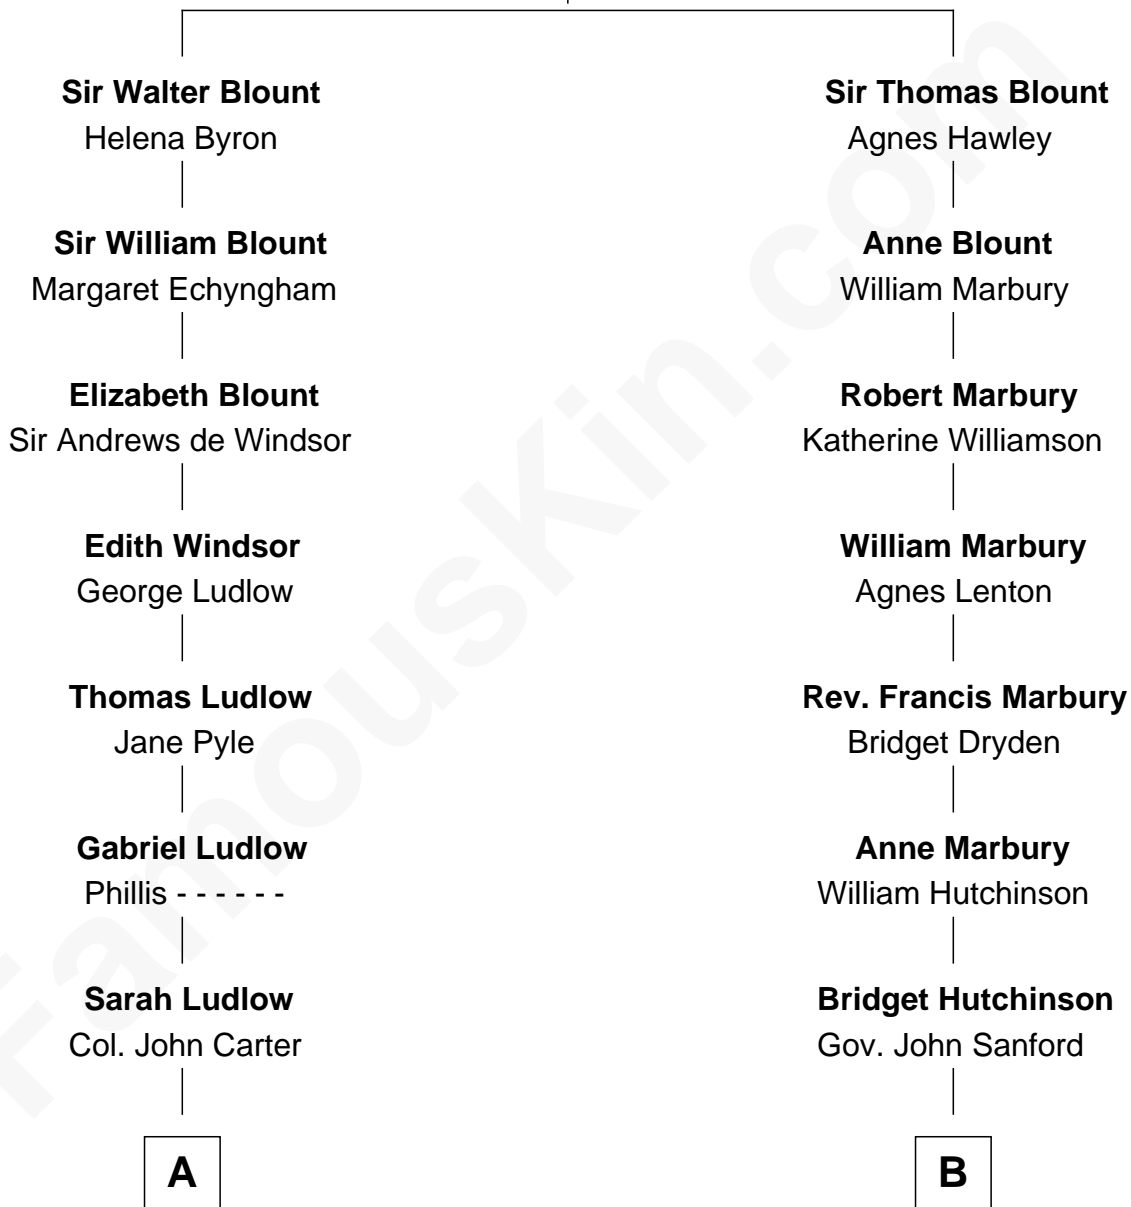

FamousKin.com
Relationship Chart of
Mary Chapin Carpenter
Singer and Songwriter

17th cousin 1 time removed of

Treat Williams
TV & Movie Actor

Sir Thomas Blount
 Margaret de Gresley

C

Marian Andrew
Richard Norman Williams