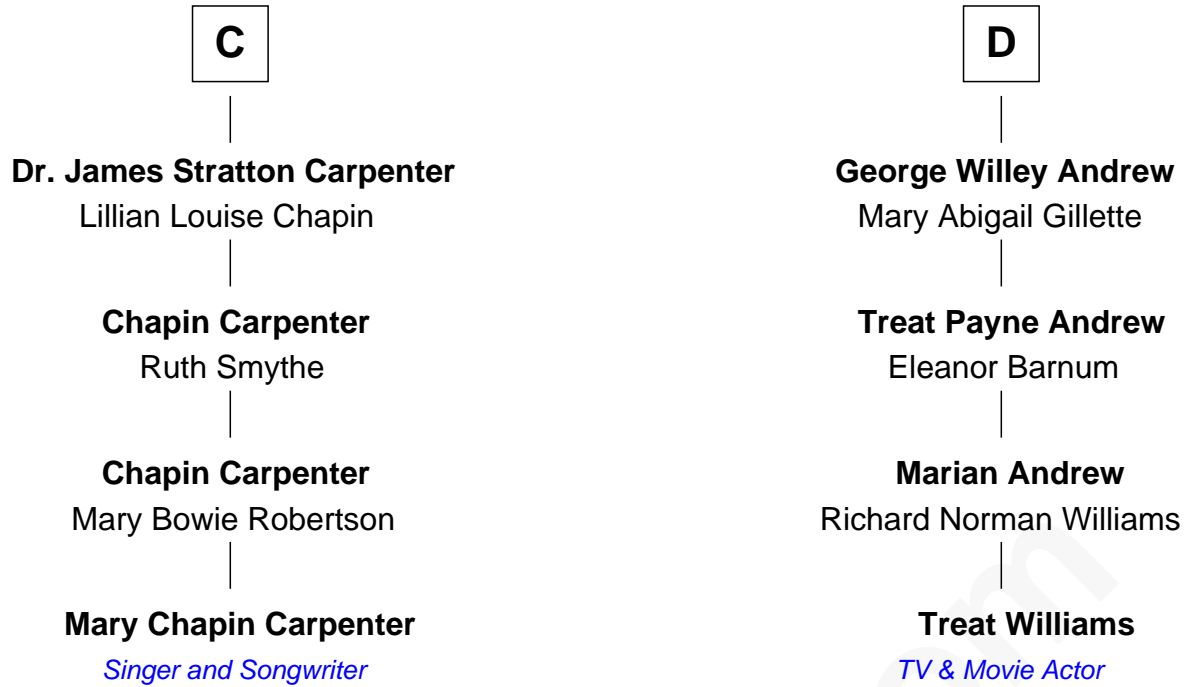

# FamousKin.com Relationship Chart of

**Mary Chapin Carpenter**

*Singer and Songwriter*

20th cousin of

**Treat Williams**

*TV & Movie Actor*

**Robert de Ferrers**  
Margaret Despencer

**Sir Edmund Ferrers**

**Elizabeth Greene**

William Raleigh

**Sir Edward Raleigh**

Margaret Verney

**Sir Edward Raleigh**

Anne Chamberlayne

**Bridget Raleigh**

Sir John Cope

**Elizabeth Cope**

John Dryden

**Bridget Dryden**

Rev. Francis Marbury

**B**

Treat Williams photo by [Philipp Wüst](#) (CC BY SA 3.0 DE)