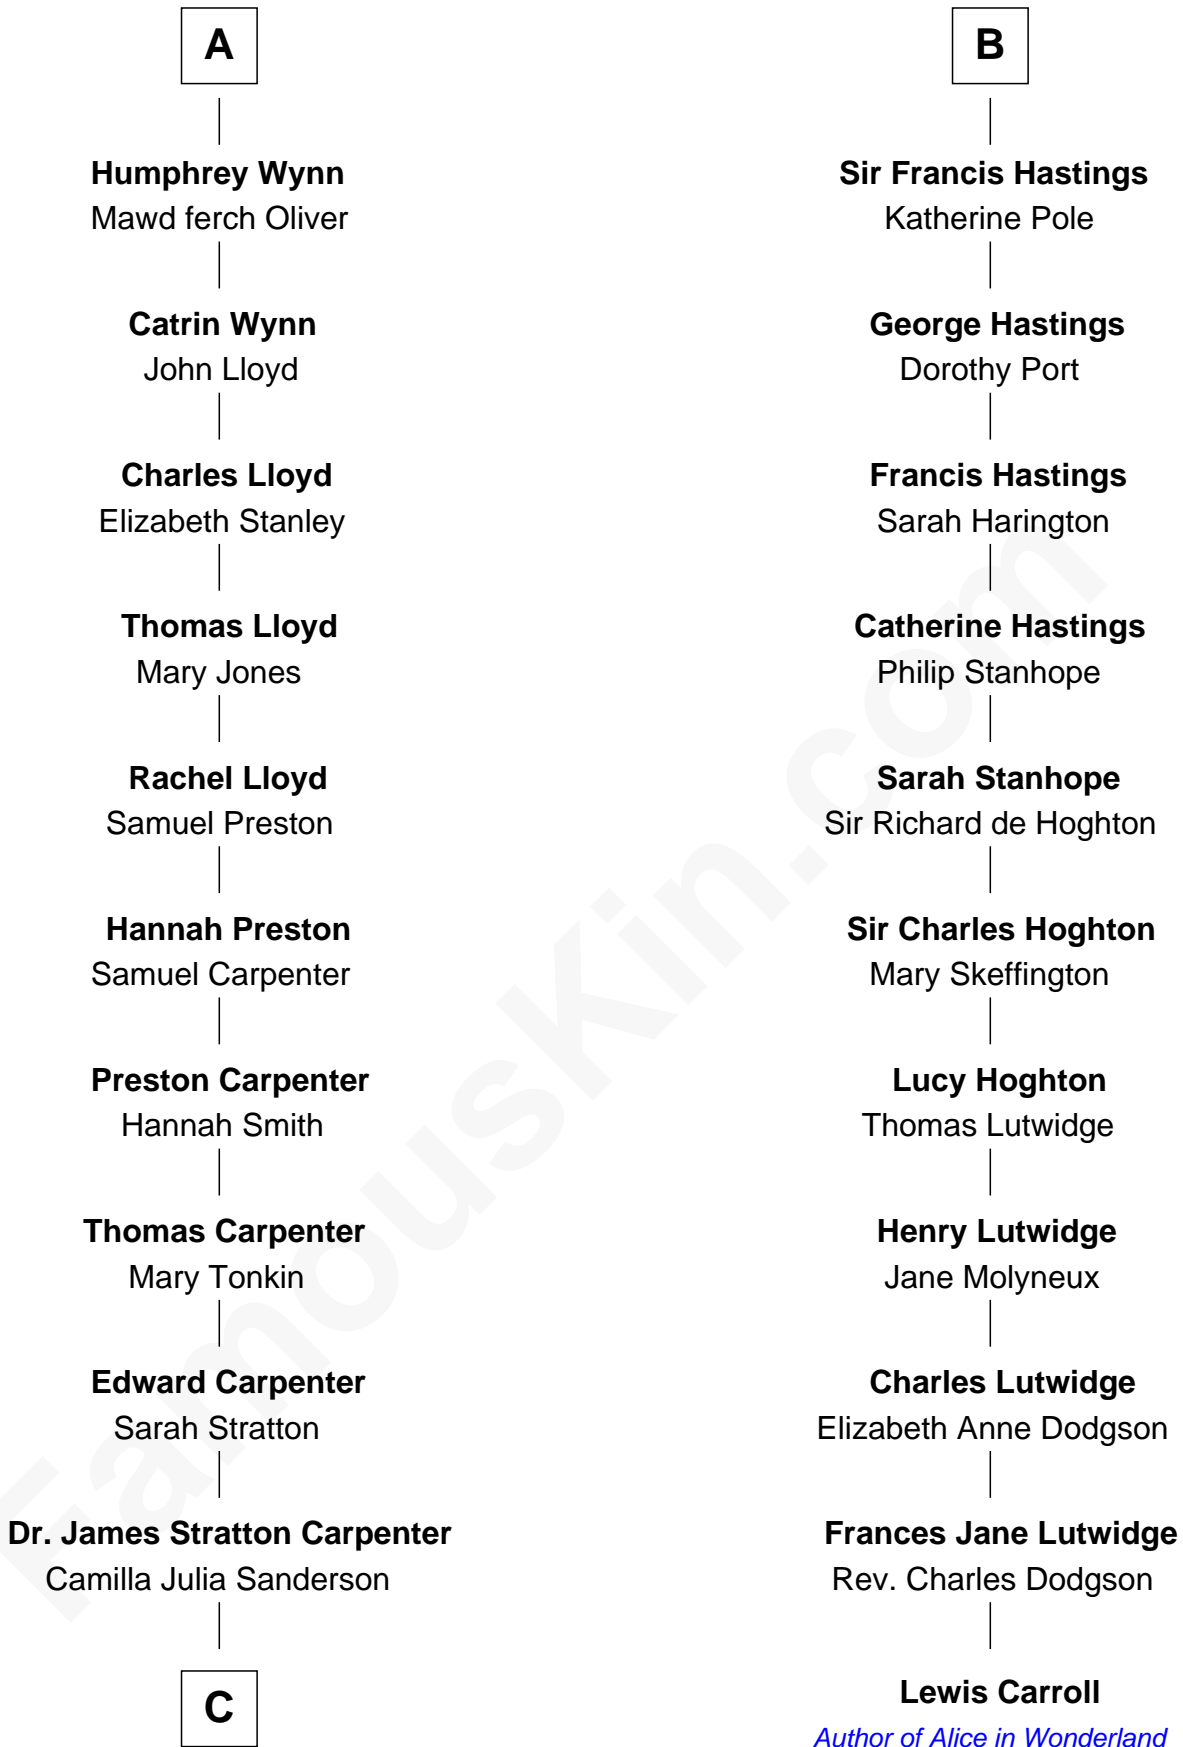

FamousKin.com
Relationship Chart of
Mary Chapin Carpenter
Singer and Songwriter

17th cousin 4 times removed of
Lewis Carroll
Author of Alice in Wonderland

C

—
Dr. John Thomas Carpenter

Eliza Adelaide Hill

—
Dr. James Stratton Carpenter

Lillian Louise Chapin

—
Chapin Carpenter

Ruth Smythe

—
Chapin Carpenter

Mary Bowie Robertson

—
Mary Chapin Carpenter

Singer and Songwriter