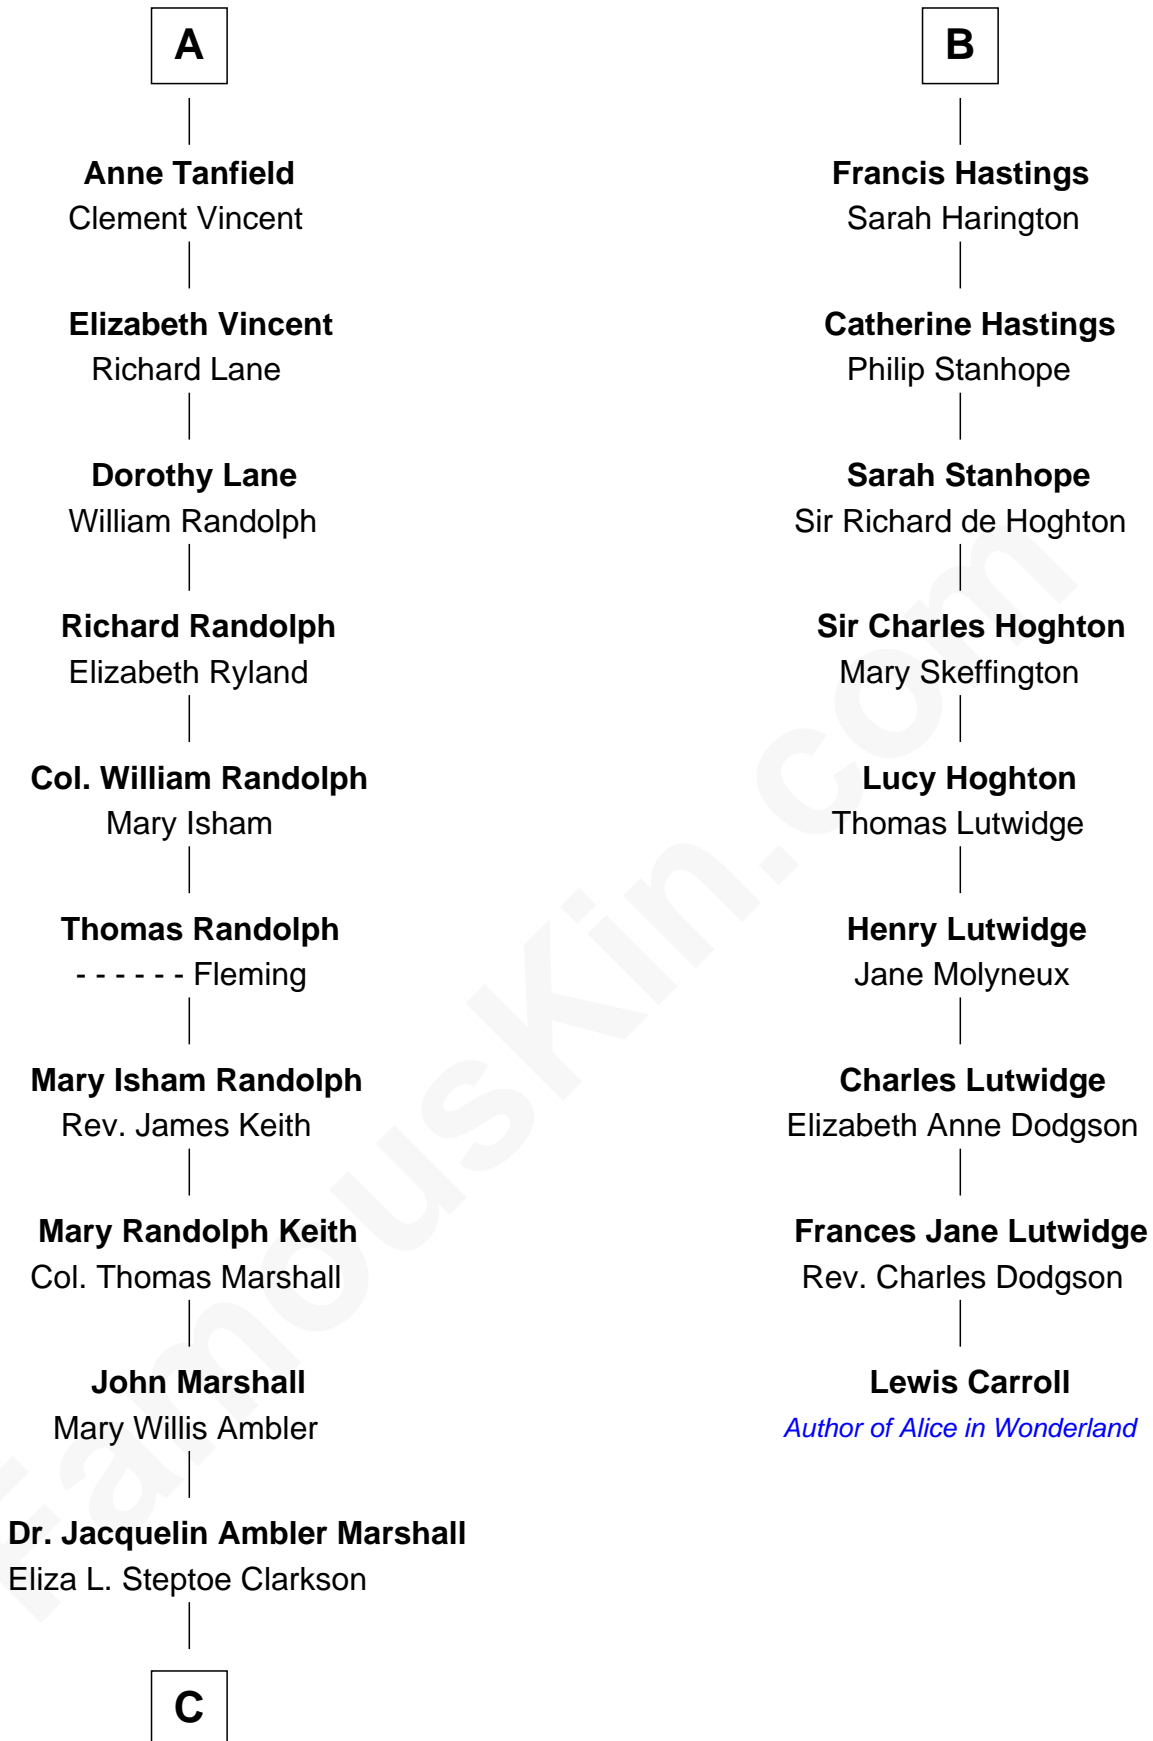

FamousKin.com
Relationship Chart of
Mary Chapin Carpenter
Singer and Songwriter

15th cousin 6 times removed of
Lewis Carroll
Author of Alice in Wonderland

C

Eliza Marshall
Harrison Robertson

Harrison Robertson
Mary L. Vawter

Harrison Marshall Robertson
Mary MacKenzie

Mary Bowie Robertson
Chapin Carpenter

Mary Chapin Carpenter
Singer and Songwriter

FamousKin.com